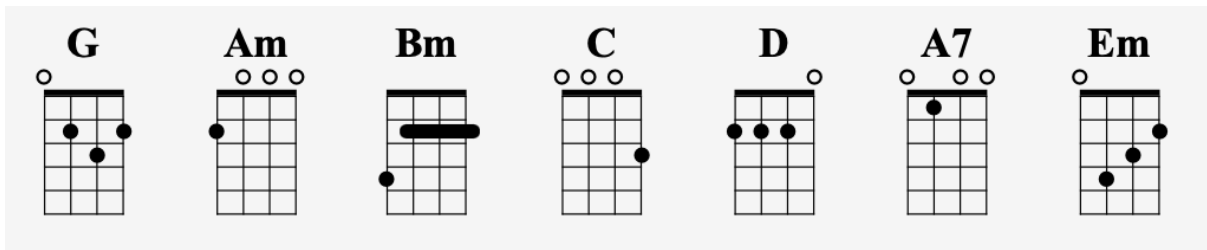

Daydream Believer

[Intro]

| G | D | G | D |

[Verse 1]

G	Am	Bm	C
Oh, I could hide 'neath the wings Of the bluebird as she sings			
G	Em	A7	D7
The six o'clock alarm would never ring			
G	Am	Bm	C
But it rings and I rise Wipe the sleep out of my eyes			
Gx2	Em x2	Amx2	D7 x2 G x8
The shaving razor's cold and it stings			

[Chorus]

C x2	D x2	Bm x4	C x2	D x2	Em x2	C x2
Cheer up sleepy Jean. Oh, what can it mean to a						
G x4	C x4	G x2	Em x2	A7 x4	D7 x4	
Daydream believer and a ho-ome coming quee--een						

[Verse 2]

G	Am	Bm	C
You once thought of me. As a white knight on his steed			
G	Em	A7	D7
Now you know how happy I can be			
G	Am	Bm	C
Oh, and our good times start and end Without dollar one to spend			
Gx2	Em x2	Amx2	D7 x2 G x8
But how much baby do we really need			