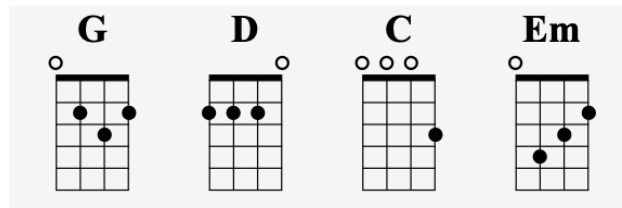

Galway Girl - Steve Earl

G **G D C**

Well, I took a stroll on the old long walk Of a day-I-ay-I-ay

G **G D G**

I met a little girl and we stopped to talk Of a fine soft day-i-ay

C G C G

And I ask you, friend, what's a fella to do?

Em D C G

Cause her hair was black and her eyes were blue

C G C G

And I knew right then I'd be takin' a whirl'

Em D C G

Round the Salthill Prom with a Galway. girl

Verse 2

G **G D C**

We were halfway there when the rain came down Of a day-I-ay-I-ay

G **G D G**

And she asked me up to her flat downtown Of a fine soft day-i-ay

C G C G

And I ask you, friend, what's a fella to do?

Em D C G

Cause her hair was black and her eyes were blue

With a broken heart and a ticket home(melody only on this line)

C G C G

And I ask you now, tell me what would you do

Em D G

If her hair was black and her eyes were blue

C **G** **C** **G**
I've travelled around I've been all over this world
Em **A** **D** **G**
Boys I ain't never seen nothin' like a Galway girl