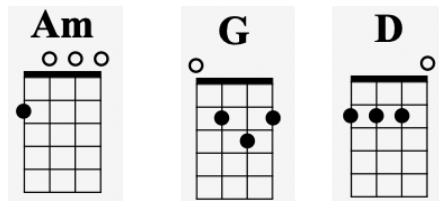

Reach Out – I'll Be There

[Intro]

[Verse 1]

		
Now if you feel that you can't.	go	on
		
Because all your hope	is	gone
		
And your life is filled with much.	confusion	
		
Until happiness is just	an	ill-usion
		
And your world around you is tumbling.	down,	darling

[Pre-Chorus]

(Reach out) Come on, girl, reach out for me

(Reach out)

Reach out for me

[Chorus 1]

I'll be there with a love that will shelter you

I'll be there with a love that will see you through

[Verse 2]

When you feel alone and a-bout to give up

'Cause your best just ain't good enough

And you feel the world has grown cold

And you're drifting out all on your own

And you need a hand to hold, darling

[Pre-Chorus]

B  x4	Em  x4	Em  x4	B  x4
---	--	--	---

I'll be there to love and see you through

B  x4	Em  x4	Em  x4	B  x4
---	--	--	---

I'll be there to love and comfort you

[Verse 3]

Am 	G 	D 
--	---	---

I can tell the way you hang your head