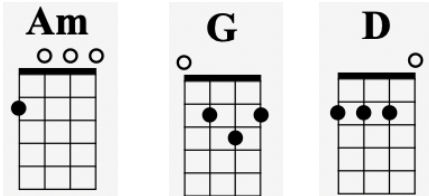

Reach Out – I'll Be There

[Intro]

[Verse 1]

		
Now if you feel that you can't.	go	on
		
Because all your hope	is	gone
		
And your life is filled with much.	confusion	
		
Until happiness is just	an	ill-usion
		
And your world around you is tumbling.	down,	darling

[Pre-Chorus]

(Reach out) Come on, girl, reach out for me

(Reach out)

Reach out for me

[Chorus 1]

I'll be there with a love that will shelter you

I'll be there with a love that will see you through

[Verse 2]

When you feel alone and a-bout to give up

'Cause your best just ain't good enough

And you feel the world has grown cold

And you're drifting out all on your own

And you need a hand to hold, darling

[Pre-Chorus]

B  x4	Em  x4	Em  x4	B  x4
---	--	--	---

I'll be there to love and see you through

B  x4	Em  x4	Em  x4	B  x4
---	--	--	---

I'll be there to love and comfort you

[Verse 3]

Am 	G 	D 
--	---	---

I can tell the way you hang your head