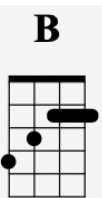

B  x4	Em  x4	Em  x4	B  x4
---	--	--	---

I'll be there to love and see you through

B  x4	Em  x4	Em  x4	B  x4
---	--	--	---

I'll be there to love and comfort you

[Verse 3]

Am 	G 	D 
--	---	---

I can tell the way you hang your head

I'll be

x4

there to

x4

give you all the love you need

x4

x4

I'll be there, you can always depend on me