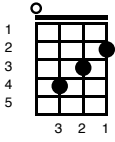

Lost Boy - Ruth B

Key of Em

Intro

Verse 1

There was a time when I was alone

Nowhere to go and no place to call home

My only friend was the man in the moon

and even sometimes he would go away too

Then one night as I close my eyes

C

G

I saw a shadow flying high

Em

he came to me

G

with the sweetest smile