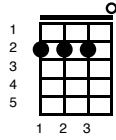

D

And ever since that day