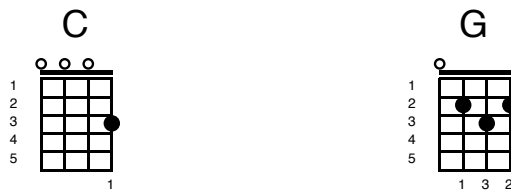

Lost Boy - Ruth B

Key of Em

Intro

Verse 1

There was a time when I was alone

Nowhere to go and no place to call home

My only friend was the man in the moon

and even sometimes he would go away too

Then one night as I close my eyes

C

G

I saw a shadow flying high

Em

he came to me

G

with the sweetest smile