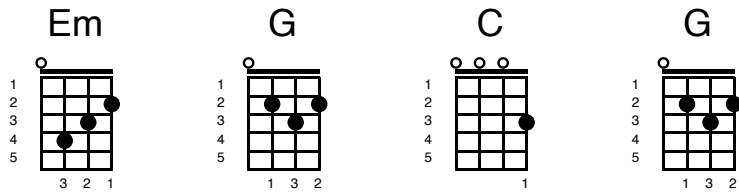

Lost Boy - Ruth B

Key of Em

Intro

Verse 1

There was a time when I was alone

Nowhere to go and no place to call home

My only friend was the man in the moon

and even sometimes he would go away too

Then one night as I close my eyes

C

G

I saw a shadow flying high

Em

he came to me

G

with the sweetest smile