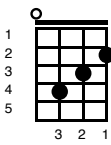

Chorus

Em

G

I am a lost boy from Neverland

C

G

Usually hanging out with Peter Pan

Em

G

And when we're bored we play in the woods

C

G

Always on the run from Captain Hook

Em

G

C

G

Run, run, lost boy they say to me

Em

G

C

G

Away from all of reali ty

Em

G

Neverland is home to lost boys like me

C

G

And lost boys like me are free