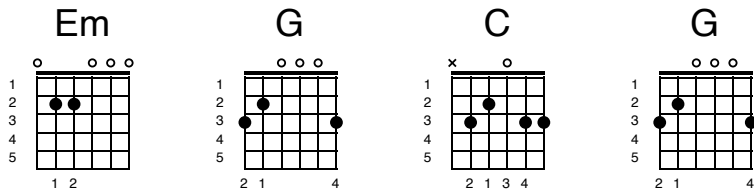

Lost Boy - Ruth B

Key of Em

Intro

Verse 1

There was a time when I was alone

Nowhere to go and no place to call home

My only friend was the man in the moon

and even sometimes he would go away too

Then one night as I close my eyes

C

G

I saw a shadow flying high

Em

he came to me

G

with the sweetest smile