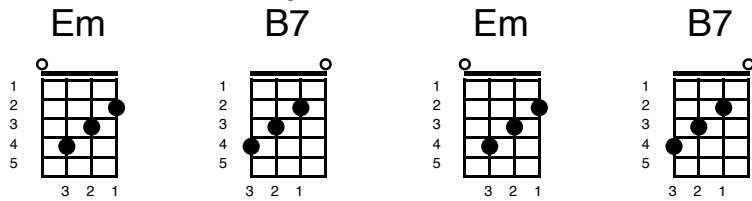

Just hold on tight to your dream

Chorus

When you get so down that you can't get up

And you want so much but you're all out of luck

When you're so down hearted and misunderstood

Am7

Just over and

B7

Quand tu vois ton bateau partir

C

G

Quand tu sents -- ton coeur se briser

G

D

G

Accroches-toi a ton r eve.

Chorus

When you get so down that you can't get up

And you want so much but you're all out of luck

When you're so down hearted and misunderstood

Just over and over and over you could

Verse

Accroches-toi a ton reve

Accroches-toi a ton reve

Quand tu vois ton bateau partir

Quand tu sents -- ton cœur se briser

Accroches-toi a ton r eve.

Hold on t ight to your dream

Hold on tight to your dream

When you see the shadows falling