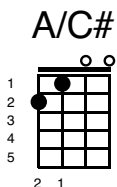

# Everlasting Love

Key of D

Song: Everlasting love

## Verse 1:

Hearts gone a - stray, deep in hurt when they go,

I went a - way, just when you... you needed me so,

You won't re - get, I've come back begging you,

Won't you for - get? Welcome love we once knew

Verse 2

D	A/C#	G/B

Open up your eyes, then you'll real - ise,

Em7	A	D

Here I stand with my ever - lasting love,

D	A/C#	G/B

Need you by my side, girl, to be my pride,

Em7	A	D

**Verse 3 -instrumental:**

<p><b>G</b></p>	<p><b>Am/G</b></p>	<p><b>C6/G</b></p>	<p><b>G</b></p>
<p><b>G</b></p>	<p><b>Am/G</b></p>	<p><b>C6/G</b></p>	<p><b>E</b></p>

**Verse 4**

<p><b>D</b></p>	<p><b>A/C#</b></p>	<p><b>G/B</b></p>
<p>Where life really flows, no one really knows,</p>		
<p><b>Em7</b></p>	<p><b>A</b></p>	<p><b>D</b></p>