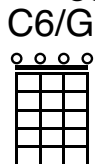

## Verse 1:

Hearts gone a - stray, deep in hurt when they go,

I went a - way, just when you... you needed me so,

You won't re - get, I've come back begging you,

Won't you for - get? Welcome love we once knew

Verse 2

D	A/C#	G/B

Open up your eyes, then you'll real - ise,

Em7	A	D

Here I stand with my ever - lasting love,

D	A/C#	G/B

Need you by my side, girl, to be my pride,

Em7	A	D