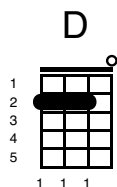

# Everlasting Love

Key of D

Song: Everlasting love

## Verse 1:

Hearts gone a - stray, deep in hurt when they go,

I went a - way, just when you... you needed me so,

You won't re - get, I've come back begging you,

Won't you for - get? Welcome love we once knew

**Verse 3 -instrumental:**

<p><b>G</b></p>	<p><b>Am/G</b></p>	<p><b>C6/G</b></p>	<p><b>G</b></p>
<p><b>G</b></p>	<p><b>Am/G</b></p>	<p><b>C6/G</b></p>	<p><b>E</b></p>

**Verse 4**

<p><b>D</b></p>	<p><b>A/C#</b></p>	<p><b>G/B</b></p>
<p>Where life really flows, no one really knows,</p>		
<p><b>Em7</b></p>	<p><b>A</b></p>	<p><b>D</b></p>