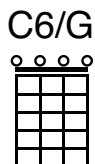

Verse 1:

Hearts gone a - stray, deep in hurt when they go,