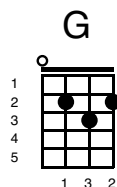

# Everlasting Love

Key of D

Song: Everlasting love

## Verse 1:

Hearts gone a - stray, deep in hurt when they go,

I went a - way, just when you... you needed me so,

You won't re - get, I've come back begging you,

Won't you for - get? Welcome love we once knew

Verse 2

D	A/C#	G/B

Open up your eyes, then you'll real - ise,

Em7	A	D

Here I stand with my ever - lasting love,

D	A/C#	G/B

Need you by my side, girl, to be my pride,

Em7	A	D

**Verse 3 -instrumental:**

<p><b>G</b></p>	<p><b>Am/G</b></p>	<p><b>C6/G</b></p>	<p><b>G</b></p>
<p><b>G</b></p>	<p><b>Am/G</b></p>	<p><b>C6/G</b></p>	<p><b>E</b></p>

**Verse 4**

<p><b>D</b></p>	<p><b>A/C#</b></p>	<p><b>G/B</b></p>
<p>Where life really flows, no one really knows,</p>		
<p><b>Em7</b></p>	<p><b>A</b></p>	<p><b>D</b></p>