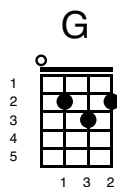

# Everlasting Love

Key of D

Song: Everlasting love

## Verse 1:

Hearts gone a - stray, deep in hurt when they go,

I went a - way, just when you... you needed me so,

You won't re - get, I've come back begging you,

Won't you for - get? Welcome love we once knew

Verse 2

D	A/C#	G/B

Open up your eyes, then you'll real - ise,

Em7	A	D

Here I stand with my ever - lasting love,

D	A/C#	G/B

Need you by my side, girl, to be my pride,

Em7	A	D

**Verse 3 -instrumental:**

<p><b>G</b></p>	<p><b>Am/G</b></p>	<p><b>C6/G</b></p>	<p><b>G</b></p>
<p><b>G</b></p>	<p><b>Am/G</b></p>	<p><b>C6/G</b></p>	<p><b>E</b></p>

**Verse 4**

<p><b>D</b></p>	<p><b>A/C#</b></p>	<p><b>G/B</b></p>
<p>Where life really flows, no one really knows,</p>		
<p><b>Em7</b></p>	<p><b>A</b></p>	<p><b>D</b></p>