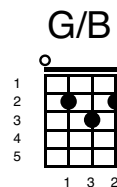

# Everlasting Love

Key of D

Song: Everlasting love

## Verse 1:

Hearts gone a - stray, deep in hurt when they go,

I went a - way, just when you... you needed me so,

You won't re - get, I've come back begging you,

Won't you for - get? Welcome love we once knew

Verse 2

D	A/C#	G/B

Open up your eyes, then you'll real - ise,

Em7	A	D

Here I stand with my ever - lasting love,

D	A/C#	G/B

Need you by my side, girl, to be my pride,

Em7	A	D

**Verse 3 -instrumental:**

<p><b>G</b></p>	<p><b>Am/G</b></p>	<p><b>C6/G</b></p>	<p><b>G</b></p>
<p><b>G</b></p>	<p><b>Am/G</b></p>	<p><b>C6/G</b></p>	<p><b>E</b></p>

**Verse 4**

<p><b>D</b></p>	<p><b>A/C#</b></p>	<p><b>G/B</b></p>
<p>Where life really flows, no one really knows,</p>		
<p><b>Em7</b></p>	<p><b>A</b></p>	<p><b>D</b></p>