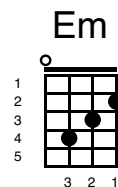

# Everlasting Love

Key of D

Song: Everlasting love

## Verse 1:

Hearts gone a - stray, deep in hurt when they go,

I went a - way, just when you... you needed me so,

You won't re - get, I've come back begging you,

Won't you for - get? Welcome love we once knew

**Verse 3 -instrumental:**

<p><b>G</b></p>	<p><b>Am/G</b></p>	<p><b>C6/G</b></p>	<p><b>G</b></p>
<p><b>G</b></p>	<p><b>Am/G</b></p>	<p><b>C6/G</b></p>	<p><b>E</b></p>

**Verse 4**

<p><b>D</b></p>	<p><b>A/C#</b></p>	<p><b>G/B</b></p>
<p>Where life really flows, no one really knows,</p>		
<p><b>Em7</b></p>	<p><b>A</b></p>	<p><b>D</b></p>

You always will be mine, it's e - ternal love,

<p><b>D</b></p>	<p><b>A/C#</b></p>	<p><b>G/B</b></p>
-----------------	--------------------	-------------------

Whenever love went wrong, ours would still be strong,