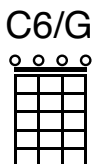

I went a - way, just when you... you needed me so,