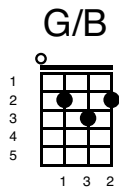

From the very start, open up your heart,