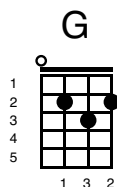

# Everlasting Love

Key of D

Song: Everlasting love

## Verse 1:

Hearts gone a - stray, deep in hurt when they go,

I went a - way, just when you... you needed me so,

You won't re - get, I've come back begging you,

Won't you for - get? Welcome love we once knew

Verse 2

D	A/C#	G/B

Open up your eyes, then you'll real - ise,

Em7	A	D

Here I stand with my ever - lasting love,

D	A/C#	G/B

Need you by my side, girl, to be my pride,

Em7	A	D

**Verse 3 -instrumental:**

<p><b>G</b></p>	<p><b>Am/G</b></p>	<p><b>C6/G</b></p>	<p><b>G</b></p>
<p><b>G</b></p>	<p><b>Am/G</b></p>	<p><b>C6/G</b></p>	<p><b>E</b></p>

**Verse 4**

<p><b>D</b></p>	<p><b>A/C#</b></p>	<p><b>G/B</b></p>
<p>Where life really flows, no one really knows,</p>		
<p><b>Em7</b></p>	<p><b>A</b></p>	<p><b>D</b></p>