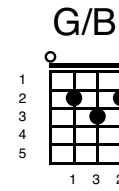

Whenever love went wrong, ours would still be strong,