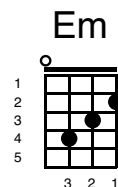

# Everlasting Love

Key of D

Song: Everlasting love

## Verse 1:

Hearts gone a - stray, deep in hurt when they go,

I went a - way, just when you... you needed me so,

You won't re - get, I've come back begging you,

Won't you for - get? Welcome love we once knew

**Verse 3 -instrumental:**

<p><b>G</b></p>	<p><b>Am/G</b></p>	<p><b>C6/G</b></p>	<p><b>G</b></p>
<p><b>G</b></p>	<p><b>Am/G</b></p>	<p><b>C6/G</b></p>	<p><b>E</b></p>

**Verse 4**

<p><b>D</b></p>	<p><b>A/C#</b></p>	<p><b>G/B</b></p>
<p>Where life really flows, no one really knows,</p>		
<p><b>Em7</b></p>	<p><b>A</b></p>	<p><b>D</b></p>

You always will be mine, it's e - ternal love,

<p><b>D</b></p>	<p><b>A/C#</b></p>	<p><b>G/B</b></p>
-----------------	--------------------	-------------------

Whenever love went wrong, ours would still be strong,