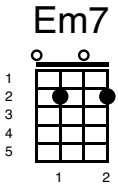

Feel that you're part of ever - lasting love,