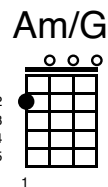

I went a - way, just when you... you needed me so,