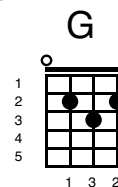

# Everlasting Love

Key of D

Song: Everlasting love

## Verse 1:

Hearts gone a - stray, deep in hurt when they go,

I went a - way, just when you... you needed me so,

You won't re - get, I've come back begging you,

Won't you for - get? Welcome love we once knew

Verse 2

D	A/C#	G/B

Open up your eyes, then you'll real - ise,

Em7	A	D

Here I stand with my ever - lasting love,

D	A/C#	G/B

Need you by my side, girl, to be my pride,

Em7	A	D

**Verse 3 -instrumental:**

<p><b>G</b></p>	<p><b>Am/G</b></p>	<p><b>C6/G</b></p>	<p><b>G</b></p>
<p><b>G</b></p>	<p><b>Am/G</b></p>	<p><b>C6/G</b></p>	<p><b>E</b></p>

**Verse 4**

<p><b>D</b></p>	<p><b>A/C#</b></p>	<p><b>G/B</b></p>
<p>Where life really flows, no one really knows,</p>		
<p><b>Em7</b></p>	<p><b>A</b></p>	<p><b>D</b></p>