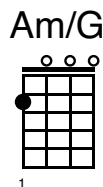

# Everlasting Love

Key of D

Song: Everlasting love

## Verse 1:

Hearts gone a - stray, deep in hurt when they go,

I went a - way, just when you... you needed me so,

You won't re - get, I've come back begging you,

Won't you for - get? Welcome love we once knew