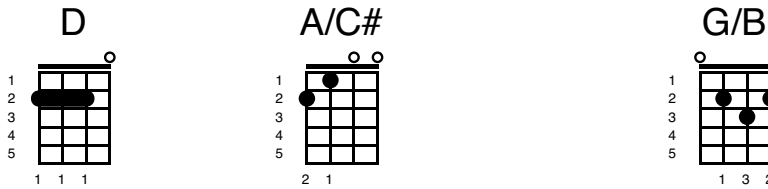

Open up your eyes, then you'll real - ise,