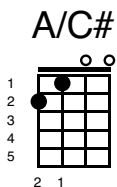

# Everlasting Love

Key of D

Song: Everlasting love

## Verse 1:

Hearts gone a - stray, deep in hurt when they go,

I went a - way, just when you... you needed me so,

You won't re - get, I've come back begging you,

Won't you for - get? Welcome love we once knew

Verse 2

D	A/C#	G/B

Open up your eyes, then you'll real - ise,

Em7	A	D

Here I stand with my ever - lasting love,

D	A/C#	G/B

Need you by my side, girl, to be my pride,

Em7	A	D

**Verse 3 -instrumental:**

<p><b>G</b></p>	<p><b>Am/G</b></p>	<p><b>C6/G</b></p>	<p><b>G</b></p>
<p><b>G</b></p>	<p><b>Am/G</b></p>	<p><b>C6/G</b></p>	<p><b>E</b></p>

**Verse 4**

<p><b>D</b></p>	<p><b>A/C#</b></p>	<p><b>G/B</b></p>
<p>Where life really flows, no one really knows,</p>		
<p><b>Em7</b></p>	<p><b>A</b></p>	<p><b>D</b></p>