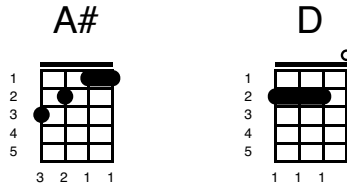

(Real love to last forever, real love to last forever!)

Break