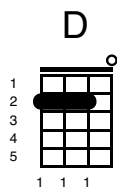

# Everlasting Love

Key of D

Song: Everlasting love

## Verse 1:

Hearts gone a - stray, deep in hurt when they go,

I went a - way, just when you... you needed me so,

You won't re - get, I've come back begging you,

Won't you for - get? Welcome love we once knew

**Verse 3 -instrumental:**

<p><b>G</b></p>	<p><b>Am/G</b></p>	<p><b>C6/G</b></p>	<p><b>G</b></p>
<p><b>G</b></p>	<p><b>Am/G</b></p>	<p><b>C6/G</b></p>	<p><b>E</b></p>

**Verse 4**

<p><b>D</b></p>	<p><b>A/C#</b></p>	<p><b>G/B</b></p>
<p>Where life really flows, no one really knows,</p>		
<p><b>Em7</b></p>	<p><b>A</b></p>	<p><b>D</b></p>