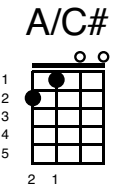

Whenever love went wrong, ours would still be strong,