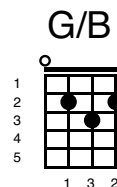

# Everlasting Love

Key of D

Song: Everlasting love

## Verse 1:

Hearts gone a - stray, deep in hurt when they go,

I went a - way, just when you... you needed me so,

You won't re - get, I've come back begging you,

Won't you for - get? Welcome love we once knew

Verse 2

D	A/C#	G/B

Open up your eyes, then you'll real - ise,

Em7	A	D

Here I stand with my ever - lasting love,

D	A/C#	G/B

Need you by my side, girl, to be my pride,

Em7	A	D

**Verse 3 -instrumental:**

<p><b>G</b></p>	<p><b>Am/G</b></p>	<p><b>C6/G</b></p>	<p><b>G</b></p>
<p><b>G</b></p>	<p><b>Am/G</b></p>	<p><b>C6/G</b></p>	<p><b>E</b></p>

**Verse 4**

<p><b>D</b></p>	<p><b>A/C#</b></p>	<p><b>G/B</b></p>
<p>Where life really flows, no one really knows,</p>		
<p><b>Em7</b></p>	<p><b>A</b></p>	<p><b>D</b></p>