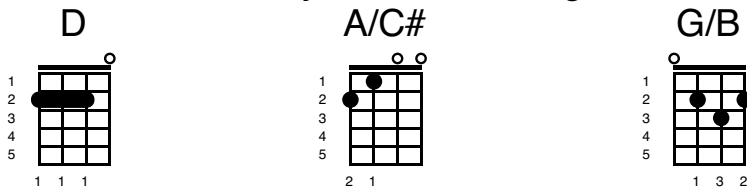

Need you by my side, girl, to be my pride,