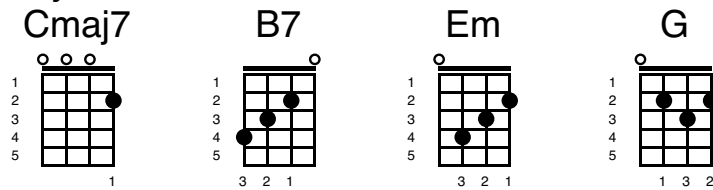

He Aint Heavy Hes My Brother

Key of G

Intro

Harmonica Solo

Verse

The road is long

with many a winding turn

That leads

brother

Verse

Am7  So	D  on we	G  go	D/F#  his welfare is my concern	Am7 
--	---	--	--	---

D  No bu	B7/D#  rden is	Em  he to	F  bear, we'll	Am7  get there	D  1 1 1
---	---	--	---	--	---

Chorus

G  1 3 2	D/F#  1 1 1	Em  3 2 1	Eb  2 4 1
For I know	he would not encumber	me	

G  1 3 2	Am7  1 1 1	D  1 1 1	G  1 3 2
He ain't heavy,		he's my	brother

Transition

G7

2 1 4

Bridge

If I'm laden at all

I'm laden with sadness

that everyone's heart