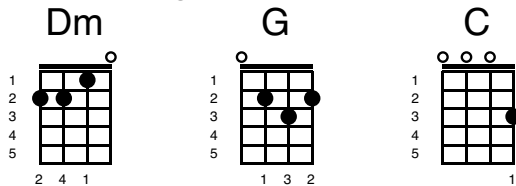

Together in electric dreams