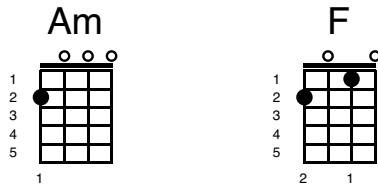

# Together In Electric Dreams

Key of C

Intro :

Verse 1:

I only knew you for a while

I never saw your smile

'til it was time to go

Time to go away ( time to go away)

Sometimes it's hard to recognize

Love comes as a surprise

And it's too late

It's just too late to stay

Too late to stay

**Chorus:**

We'll always be together

However far it seems

I see you every day I don't have to try

I just close my eyes, I cl ose my e yes

**Chorus:**

We`ll always be together

However f ar it seems

We`ll always be together

Together in el ectric drea ms

(continue last chorus until fade)