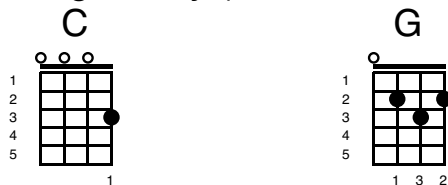

# Together In Electric Dreams

Key of C

Intro :

Verse 1:

I only knew you for a while

I never saw your smile

'til it was time to go

Time to go away ( time to go away)

Sometimes it's hard to recognize

Love comes as a surprise

And it's too late

It's just too late to stay

Too late to stay

**Chorus:**

We'll always be together

However far it seems