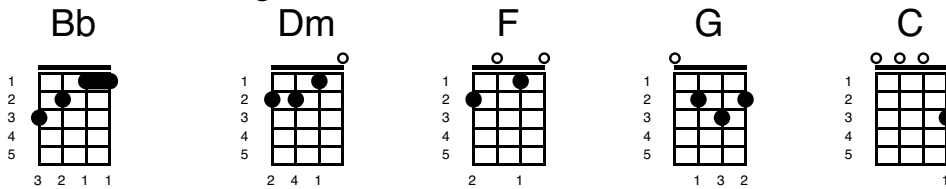

# Together In Electric Dreams

Key of C

Intro :

Verse 1:

I only knew you for a while

I never saw your smile

'til it was time to go

Time to go away ( time to go away)

Sometimes it's hard to recognize

Love comes as a surprise

And it's too late

It's just too late to stay

Too late to stay

**Chorus:**

We'll always be together

However far it seems

We'll always be together

Together in electric dreams

**Verse 2:**

Because the friendship that you gave

Has taught me to be brave

No matter where I go i'll never find a better prize

(find a b etter prize)

Though you're miles and miles away