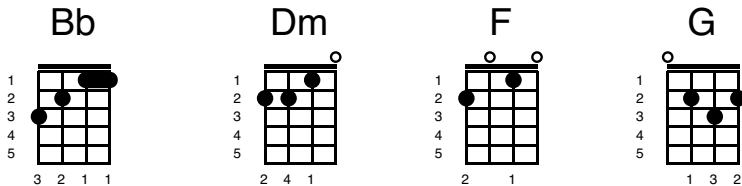

I just close my eyes, I cl ose my e yes