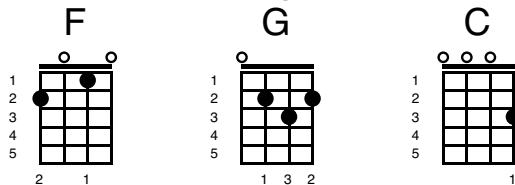

(find a b etter prize)

Though you're miles and miles away