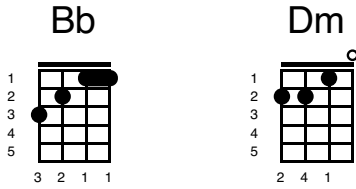

# Together In Electric Dreams

Key of C

Intro :

Verse 1:

I only knew you for a while

I never saw your smile

'til it was time to go

Time to go away ( time to go away)

Sometimes it's hard to recognize

Love comes as a surprise

And it's too late

It's just too late to stay

Too late to stay

**Chorus:**

We'll always be together

However far it seems

We'll always be together

Together in electric dreams

**Verse 2:**

Because the friendship that you gave

Has taught me to be brave

No matter where I go i'll never find a better prize

(find a b etter prize)

Though you're miles and miles away

I see you every day I don't have to try

I just close my eyes, I cl ose my e yes

**Chorus:**

We`ll always be together

However f ar it seems

We`ll always be together

Together in el ectric drea ms

(continue last chorus until fade)