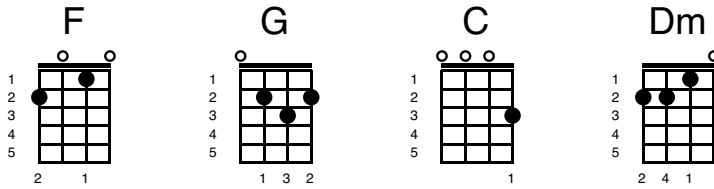

# Together In Electric Dreams

Key of C

Intro :

Verse 1:

I only knew you for a while

I never saw your smile

'til it was time to go

Time to go away ( time to go away)

Sometimes it's hard to recognize

Love comes as a surprise

And it's too late

It's just too late to stay

Too late to stay

**Chorus:**

We'll always be together

However far it seems

I see you every day I don't have to try

I just close my eyes, I cl ose my e yes

**Chorus:**

We`ll always be together

However f ar it seems

We`ll always be together

Together in el ectric drea ms

(continue last chorus until fade)