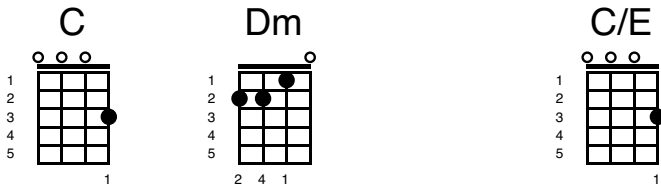

# Together In Electric Dreams

Key of C

Intro :

Verse 1:

I only knew you for a while

I never saw your smile

'til it was time to go

Time to go away ( time to go away)

Sometimes it's hard to recognize

Love comes as a surprise

And it's too late

It's just too late to stay

Too late to stay

**Chorus:**

We'll always be together

However far it seems