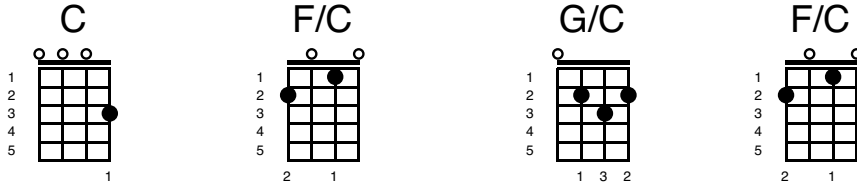

# Together In Electric Dreams

Key of C

Intro :

Verse 1:

I only knew you for a while

I never saw your smile

'til it was time to go

Time to go away ( time to go away)

Sometimes it's hard to recognize

Love comes as a surprise

And it's too late

It's just too late to stay

Too late to stay

**Chorus:**

We'll always be together

However far it seems