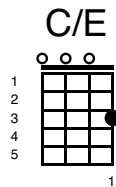

# Together In Electric Dreams

Key of C

Intro :

Verse 1:

I only knew you for a while

I never saw your smile

'til it was time to go

Time to go away ( time to go away)

Sometimes it's hard to recognize

Love comes as a surprise

And it's too late

It's just too late to stay

Too late to stay

**Chorus:**

We'll always be together

However far it seems