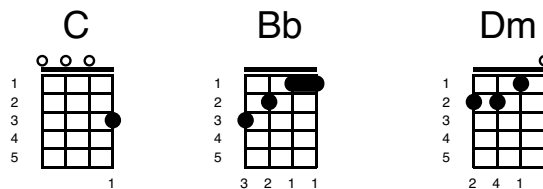

No matter where I go i'll never find a better prize