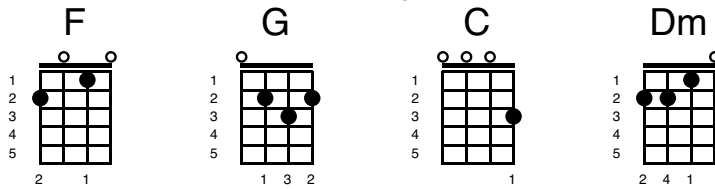

# Together In Electric Dreams

Key of C

Intro :

Verse 1:

I only knew you for a while

I never saw your smile

'til it was time to go

Time to go away ( time to go away)

Sometimes it's hard to recognize

Love comes as a surprise

And it's too late

It's just too late to stay

Too late to stay

**Chorus:**

We'll always be together

However far it seems