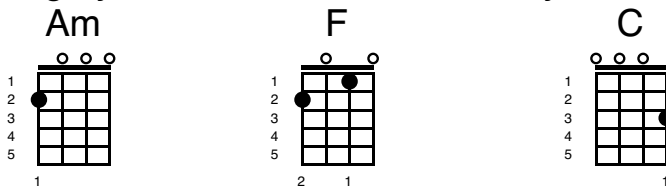

I see you every day I don't have to try