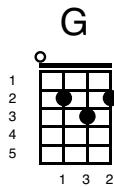

# Together In Electric Dreams

Key of C

Intro :

Verse 1:

I only knew you for a while

I never saw your smile

'til it was time to go

Time to go away ( time to go away)

We'll always be together

Together in electric dreams

**Verse 2:**

Because the friendship that you gave

Has taught me to be brave

No matter where I go i'll never find a better prize

(find a b etter prize)

Though you're miles and miles away