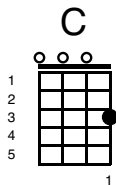

# Together In Electric Dreams

Key of C

Intro :

Verse 1:

I only knew you for a while

I never saw your smile

'til it was time to go

Time to go away ( time to go away)

Sometimes it's hard to recognize

Love comes as a surprise

And it's too late

It's just too late to stay

Too late to stay

**Chorus:**

We'll always be together

However far it seems