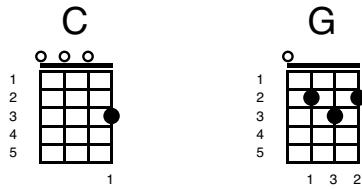

# Together In Electric Dreams

Key of C

Intro :

Verse 1:

I only knew you for a while

I never saw your smile

'til it was time to go

Time to go away ( time to go away)

Sometimes it's hard to recognize

Love comes as a surprise

And it's too late

It's just too late to stay

Too late to stay

**Chorus:**

We'll always be together

However far it seems