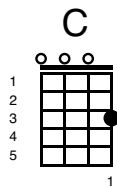

# Together In Electric Dreams

Key of C

Intro :

Verse 1:

I only knew you for a while

I never saw your smile

'til it was time to go

Time to go away ( time to go away)

Sometimes it's hard to recognize

Love comes as a surprise

And it's too late

It's just too late to stay

Too late to stay

**Chorus:**

We'll always be together

However far it seems