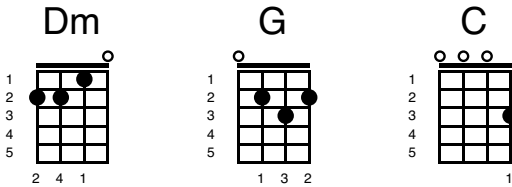

# Together In Electric Dreams

Key of C

Intro :

Verse 1:

I only knew you for a while

I never saw your smile

'til it was time to go

Time to go away ( time to go away)

I see you every day I don't have to try

I just close my eyes, I cl ose my e yes

**Chorus:**

We`ll always be together

However f ar it seems

We`ll always be together

Together in el ectric drea ms

(continue last chorus until fade)