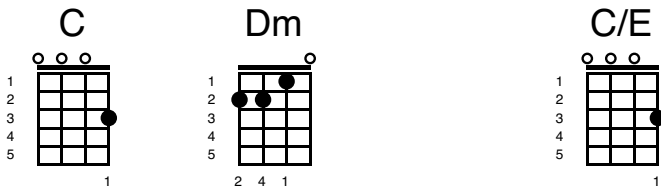

Chorus:

We`ll always be together