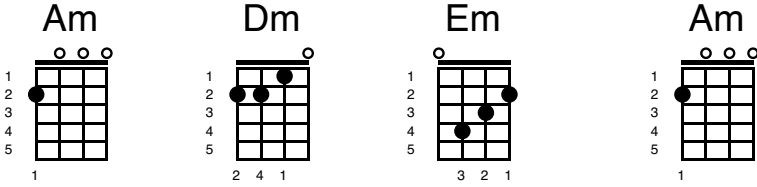

Gold; G lad that yo u're bound to return,