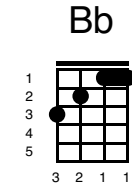

True Colors

Key of Dm

Verse 1

You with the sad eyes

Don't be discouraged

Oh I realize

Its hard to take courage

In a world full of people

You can lose sight of it all

And the darkness inside you

Can make you feel so small

Verse 2

Show me a smile then

Don't be unhappy, can't remember

When I first saw you laughing

If this world makes you crazy

And you've taken all you can bear

Just call me up

'Cause I will always be there

Chorus

And I see your true

colors

Shining through

I see your true