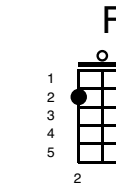

True Colors

Key of Dm

Verse 1

You with the sad eyes

Don't be discouraged

Oh I realize

Its hard to take courage

In a world full of people

You can lose sight of it all

And the darkness inside you

Can make you feel so small

Verse 2

Show me a smile then

Don't be unhappy, can't remember

When I first saw you laughing

If this world makes you crazy

And you've taken all you can bear

Just call me up

'Cause I will always be there

Chorus

And I see your true

colors

Shining through

I see your true