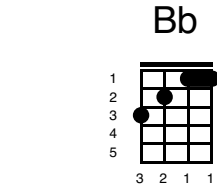

True Colors

Key of Dm

Verse 1

You with the sad eyes

Don't be discouraged

Oh I realize

Its hard to take courage

In a world full of people

You can lose sight of it all

And the darkness inside you

Can make you feel so small

Verse 2

Show me a smile then

Don't be unhappy, can't remember

When I first saw you laughing

If this world makes you crazy

And you've taken all you can bear

Just call me up

'Cause I will always be there

Chorus

And I see your true

colors

Shining through

I see your true

I see your true colors

And that's why I love you

So don't be afraid to let them show

Your true colors

Bb

F

Csus4

C