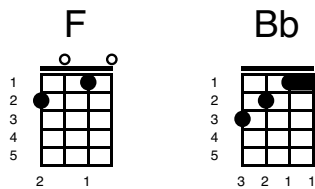

True Colors

Key of Dm

Verse 1

You with the sad eyes

Don't be discouraged

Oh I realize

Its hard to take courage

In a world full of people

You can lose sight of it all

And the darkness inside you

Can make you feel so small

Verse 2

Show me a smile then

Don't be unhappy, can't remember

When I first saw you laughing

If this world makes you crazy

And you've taken all you can bear

Just call me up

'Cause I will always be there

Chorus

And I see your true

colors

Shining through

I see your true

I see your true colors

And that's why I love you

So don't be afraid to let them show

Your true colors

Bb

F

Csus4

C