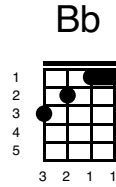

True Colors

Key of Dm

Verse 1

You with the sad eyes

Don't be discouraged

Oh I realize

Its hard to take courage

In a world full of people

You can lose sight of it all

And the darkness inside you

Can make you feel so small

Verse 2

Show me a smile then

Don't be unhappy, can't remember

When I first saw you laughing

If this world makes you crazy