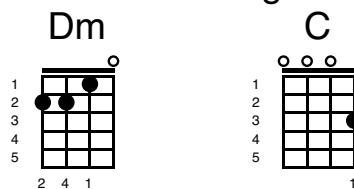

True Colors

Key of Dm

Verse 1

You with the sad eyes

Don't be discouraged

Oh I realize

Its hard to take courage

In a world full of people

You can lose sight of it all

And the darkness inside you

Can make you feel so small

Verse 2

Show me a smile then

Don't be unhappy, can't remember

When I first saw you laughing

If this world makes you crazy

And you've taken all you can bear

Just call me up

'Cause I will always be there

Chorus

And I see your true

colors

Shining through

I see your true