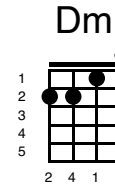

True Colors

Key of Dm

Verse 1

You with the sad eyes

Don't be discouraged

Oh I realize

Its hard to take courage

In a world full of people

You can lose sight of it all

And the darkness inside you

Can make you feel so small

Verse 2

Show me a smile then

Don't be unhappy, can't remember

When I first saw you laughing

If this world makes you crazy

And you've taken all you can bear

Just call me up

'Cause I will always be there

Chorus

And I see your true

colors

Shining through

I see your true