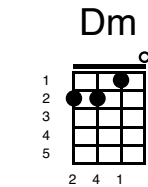

True Colors

Key of Dm

Verse 1

You with the sad eyes

Don't be discouraged

Oh I realize

Its hard to take courage

In a world full of people

You can lose sight of it all

And the darkness inside you

Can make you feel so small

Verse 2

Show me a smile then

Don't be unhappy, can't remember

When I first saw you laughing

If this world makes you crazy

And you've taken all you can bear

Just call me up

'Cause I will always be there

Chorus

And I see your true

colors

Shining through

I see your true