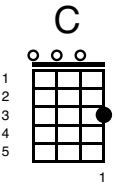

True Colors

Key of Dm

Verse 1

You with the sad eyes

Don't be discouraged

Oh I realize

Its hard to take courage

In a world full of people

You can lose sight of it all

And the darkness inside you

Can make you feel so small

Verse 2

Show me a smile then

Don't be unhappy, can't remember

When I first saw you laughing

If this world makes you crazy

And you've taken all you can bear

Just call me up

'Cause I will always be there

Chorus

And I see your true

colors

Shining through

I see your true