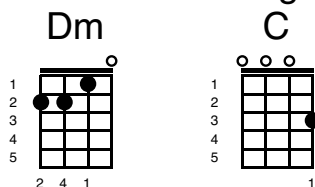

True Colors

Key of Dm

Verse 1

You with the sad eyes

Don't be discouraged

Oh I realize

Its hard to take courage

In a world full of people

You can lose sight of it all

And the darkness inside you

Can make you feel so small

Verse 2

Show me a smile then

Don't be unhappy, can't remember

When I first saw you laughing

If this world makes you crazy

And you've taken all you can bear

Just call me up

'Cause I will always be there

Chorus

And I see your true

colors

Shining through

I see your true