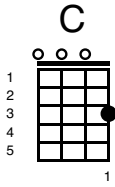

True Colors

Key of Dm

Verse 1

You with the sad eyes

Don't be discouraged

Oh I realize

Its hard to take courage

In a world full of people

You can lose sight of it all

And the darkness inside you

Can make you feel so small

Verse 2

Show me a smile then

Don't be unhappy, can't remember

When I first saw you laughing

If this world makes you crazy