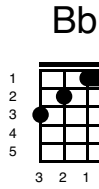

True Colors

Key of Dm

Verse 1

You with the sad eyes

Don't be discouraged

Oh I realize

Its hard to take courage

In a world full of people

You can lose sight of it all

And the darkness inside you

Can make you feel so small

Verse 2

Show me a smile then

Don't be unhappy, can't remember

When I first saw you laughing

If this world makes you crazy

And you've taken all you can bear

Just call me up

'Cause I will always be there

Chorus

And I see your true

colors

Shining through

I see your true