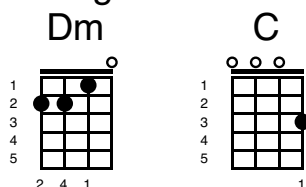

True Colors

Key of Dm

Verse 1

You with the sad eyes

Don't be discouraged

Oh I realize

Its hard to take courage

In a world full of people

You can lose sight of it all

And the darkness inside you

Can make you feel so small

Verse 2

Show me a smile then

Don't be unhappy, can't remember

When I first saw you laughing

If this world makes you crazy

And you've taken all you can bear

Just call me up

'Cause I will always be there

Chorus

And I see your true

colors

Shining through

I see your true