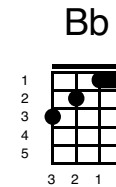

True Colors

Key of Dm

Verse 1

You with the sad eyes

Don't be discouraged

Oh I realize

Its hard to take courage

In a world full of people

You can lose sight of it all

And the darkness inside you

Can make you feel so small

Verse 2

Show me a smile then

Don't be unhappy, can't remember

When I first saw you laughing

If this world makes you crazy

And you've taken all you can bear

Just call me up

'Cause I will always be there

Chorus

And I see your true

colors

Shining through

I see your true