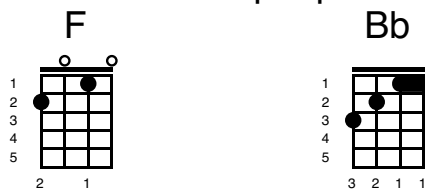

True Colors

Key of Dm

Verse 1

You with the sad eyes

Don't be discouraged

Oh I realize

Its hard to take courage

In a world full of people

You can lose sight of it all

And the darkness inside you

Can make you feel so small

Verse 2

Show me a smile then

Don't be unhappy, can't remember

When I first saw you laughing

If this world makes you crazy

And you've taken all you can bear

Just call me up

'Cause I will always be there

Chorus

And I see your true

colors

Shining through

I see your true

I see your true colors

And that's why I love you

So don't be afraid to let them show

Your true colors

Bb

F

Csus4

C