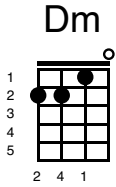

True Colors

Key of Dm

Verse 1

You with the sad eyes

Don't be discouraged

Oh I realize

Its hard to take courage

In a world full of people

You can lose sight of it all

And the darkness inside you

Can make you feel so small

Verse 2

Show me a smile then

Don't be unhappy, can't remember

When I first saw you laughing

If this world makes you crazy