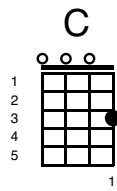

True Colors

Key of Dm

Verse 1

You with the sad eyes

Don't be discouraged

Oh I realize

Its hard to take courage

In a world full of people

You can lose sight of it all

And the darkness inside you

Can make you feel so small

Verse 2

Show me a smile then

Don't be unhappy, can't remember

When I first saw you laughing

If this world makes you crazy

And you've taken all you can bear

Just call me up

'Cause I will always be there

Chorus

And I see your true

colors

Shining through

I see your true