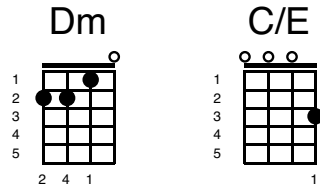

True Colors

Key of Dm

Verse 1

You with the sad eyes

Don't be discouraged

Oh I realize

Its hard to take courage

In a world full of people

You can lose sight of it all

And the darkness inside you

Can make you feel so small

Verse 2

Show me a smile then

Don't be unhappy, can't remember

When I first saw you laughing

If this world makes you crazy

And you've taken all you can bear

Just call me up

'Cause I will always be there

Chorus

And I see your true

colors

Shining through

I see your true