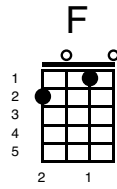

True Colors

Key of Dm

Verse 1

You with the sad eyes

Don't be discouraged

Oh I realize

Its hard to take courage

In a world full of people

You can lose sight of it all

And the darkness inside you

Can make you feel so small

Verse 2

Show me a smile then

Don't be unhappy, can't remember

When I first saw you laughing

If this world makes you crazy

And you've taken all you can bear

Just call me up

'Cause I will always be there

Chorus

And I see your true

colors

Shining through

I see your true