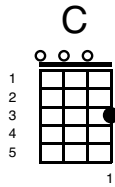

True Colors

Key of Dm

Verse 1

You with the sad eyes

Don't be discouraged

Oh I realize

Its hard to take courage

In a world full of people

You can lose sight of it all

And the darkness inside you

Can make you feel so small

Verse 2

Show me a smile then

Don't be unhappy, can't remember

When I first saw you laughing

If this world makes you crazy

And you've taken all you can bear

Just call me up

'Cause I will always be there

Chorus

And I see your true

colors

Shining through

I see your true