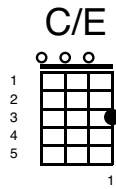

True Colors

Key of Dm

Verse 1

You with the sad eyes

Don't be discouraged

Oh I realize

Its hard to take courage

In a world full of people

You can lose sight of it all

And the darkness inside you

Can make you feel so small

Verse 2

Show me a smile then

Don't be unhappy, can't remember

When I first saw you laughing

If this world makes you crazy

And you've taken all you can bear

Just call me up

'Cause I will always be there

Chorus

And I see your true

colors

Shining through

I see your true