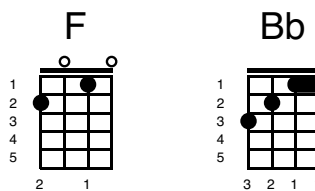

True Colors

Key of Dm

Verse 1

You with the sad eyes

Don't be discouraged

Oh I realize

Its hard to take courage

In a world full of people

You can lose sight of it all

And the darkness inside you

Can make you feel so small

Verse 2

Show me a smile then

Don't be unhappy, can't remember

When I first saw you laughing

If this world makes you crazy

And you've taken all you can bear

Just call me up

'Cause I will always be there

Chorus

And I see your true

colors

Shining through

I see your true

I see your true colors

And that's why I love you

So don't be afraid to let them show

Your true colors

Bb

F

Csus4

C