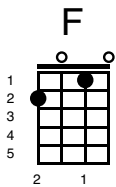

True Colors

Key of Dm

Verse 1

You with the sad eyes

Don't be discouraged

Oh I realize

Its hard to take courage

In a world full of people

You can lose sight of it all

And the darkness inside you

Can make you feel so small

Verse 2

Show me a smile then

Don't be unhappy, can't remember

When I first saw you laughing

If this world makes you crazy

And you've taken all you can bear

Just call me up

'Cause I will always be there

Chorus

And I see your true

colors

Shining through

I see your true