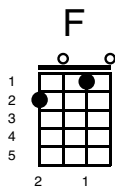

True Colors

Key of Dm

Verse 1

You with the sad eyes

Don't be discouraged

Oh I realize

Its hard to take courage

In a world full of people

You can lose sight of it all

And the darkness inside you

Can make you feel so small

Verse 2

Show me a smile then

Don't be unhappy, can't remember

When I first saw you laughing

If this world makes you crazy