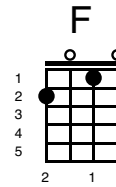

True Colors

Key of Dm

Verse 1

You with the sad eyes

Don't be discouraged

Oh I realize

Its hard to take courage

In a world full of people

You can lose sight of it all

And the darkness inside you

Can make you feel so small

Verse 2

Show me a smile then

Don't be unhappy, can't remember

When I first saw you laughing

If this world makes you crazy

And you've taken all you can bear

Just call me up

'Cause I will always be there

Chorus

And I see your true

colors

Shining through

I see your true