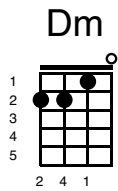

True Colors

Key of Dm

Verse 1

You with the sad eyes

Don't be discouraged

Oh I realize

Its hard to take courage

In a world full of people

You can lose sight of it all

And the darkness inside you

Can make you feel so small

Verse 2

Show me a smile then

Don't be unhappy, can't remember

When I first saw you laughing

If this world makes you crazy

And you've taken all you can bear

Just call me up

'Cause I will always be there

Chorus

And I see your true

colors

Shining through

I see your true