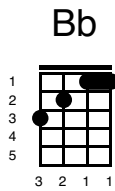

True Colors

Key of Dm

Verse 1

You with the sad eyes

Don't be discouraged

Oh I realize

Its hard to take courage

In a world full of people

You can lose sight of it all

And the darkness inside you

Can make you feel so small

Verse 2

Show me a smile then

Don't be unhappy, can't remember

When I first saw you laughing

If this world makes you crazy