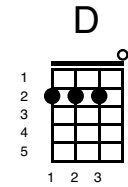

A Star Is Born - Shallow

Key of Em

Intro;

Em 	D 	G 
C 	G 	D 
Em 	D 	G 

Verse 1;

Em 	D 	G 
---	--	--

Tell me somethin' girl

C 	G 	D 
--	--	--

Bridge

Am

D

In the sha-ha-sha-ha-low

G D Em

In the sha-sha-l a-la-la-low

Am D

In the sha-ha-sha-ha-low

G D Em

We're far from the shallow n ow

(GAGA BUILD UP)

Em Bm D A Em Bm D

oooohhhh oahhhh hhh, oahhhh hhhhhh hhhhhh hhh

Chorus (strum once and hold)

Am

I'm off the deep end

D

Watch as I dive in

G D Em

I'll never meet the ground

Crash through the surface

Where they can't hurt us

We're far from the shallow

now