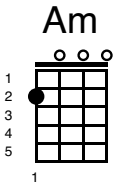

We're far from the shallow

now

Outro

In the sha-ha-sha-ha-low