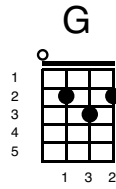

Ain't it hard keepin' it so hard core?