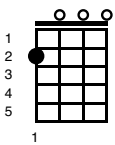

Chorus

Am

I'm off the deep end

D

Watch as I dive in

G

D

Em

I'll never meet the ground

Am

Crash through the surface

D

Where they can't hurt us

G

D

Em

We're far from the shallow now

Bridge

Am

D

In the sha-ha-sha-ha-low