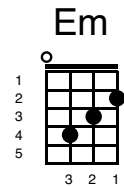

A Star Is Born - Shallow

Key of Em

Intro;

Em 	D 	G 
C 	G 	D 
Em 	D 	G 

Verse 1;

Em 	D 	G 
---	--	--

Tell me somethin' girl

C 	G 	D 
--	--	--

Bridge

Am

D

In the sha-ha-sha-ha-low

G D Em

In the sha-sha-l a-la-la-low

Am D

In the sha-ha-sha-ha-low

G D Em

We're far from the shallow n ow

(GAGA BUILD UP)

Em Bm D A Em Bm D

oooohhhh oahhhh hhh, oahhhh hhhhhh hhhhhh hhh

Chorus (strum once and hold)

Am

I'm off the deep end

Outro

In the sha-ha-sha-ha-low

In the sha-sha-l a-la-la-low

In the sha-ha-sha-ha-low

We're far from the shallow n

ow