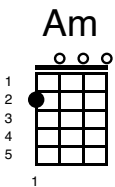

In the sha-ha-sha-ha-low