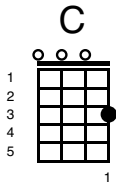

Ain't it hard keepin' it so hard core?