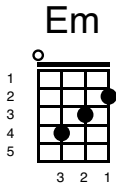

A Star Is Born - Shallow

Key of Em

Intro;

Em 	D 	G 
C 	G 	D 
Em 	D 	G 

Verse 1;

Em 	D 	G 
---	--	--

Tell me somethin' girl

C 	G 	D 
--	--	--

D

G

Verse 2

Em

D

G

Tell me something boy

Aren't you tired tryin' to fill that void?