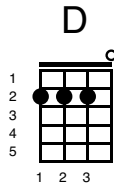

We're far from the shallow

now

Outro

In the sha-ha-sha-ha-low