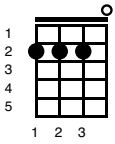

A Star Is Born - Shallow

Key of Em

Intro;

Em 	D 	G 
C 	G 	D 
Em 	D 	G 

Verse 1;

Em 	D 	G 
---	--	--

Tell me somethin' girl

C 	G 	D 
--	--	--

Am

I'm off the deep end

D

Watch as I dive in

G

D

Em

I'll never meet the ground