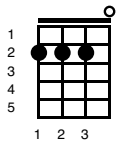

A Star Is Born - Shallow

Key of Em

Intro;

Em 	D 	G 
C 	G 	D 
Em 	D 	G 

Verse 1;

Em 	D 	G 
---	--	--

Tell me somethin' girl

C 	G 	D 
--	--	--

Am

Crash through the surface

D

Where they can't hurt us

G

D

Em

We're far from the shallow now