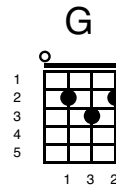

A Star Is Born - Shallow

Key of Em

Intro;

Em 	D 	G 
C 	G 	D 
Em 	D 	G 

Verse 1;

Em 	D 	G 
---	--	--

Tell me somethin' girl

C 	G 	D 
--	--	--

Or do you need more

Ain't it hard keepin' it so hard core?

Refrain

I'm fallin'

In all the good times

I find myself longing for change

And in the bad times I fear myself

Chorus

Am

I'm off the deep end

D

Watch as I dive in

G

D

Em

I'll never meet the ground