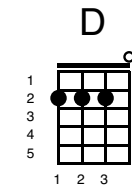

In the sha-sha-l a-la-la-low