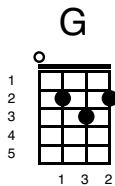

A Star Is Born - Shallow

Key of Em

Intro;

Em 	D 	G 
C 	G 	D 
Em 	D 	G 

Verse 1;

Em 	D 	G 
---	--	--

Tell me somethin' girl

C 	G 	D 
--	--	--

Bridge

Am

D

In the sha-ha-sha-ha-low

G D Em

In the sha-sha-l a-la-la-low

Am D

In the sha-ha-sha-ha-low

G D Em

We're far from the shallow n ow

(GAGA BUILD UP)

Em Bm D A Em Bm D

oooohhhh oahhhh hhh, oahhhh hhhhhh hhhhhh hhh

Chorus (strum once and hold)

Am

I'm off the deep end

Outro

In the sha-ha-sha-ha-low

In the sha-sha-l a-la-la-low

In the sha-ha-sha-ha-low

We're far from the shallow n

ow