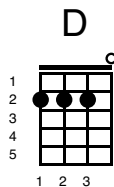

In the sha-ha-sha-ha-low