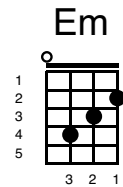

In the sha-sha-l a-la-la-low