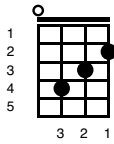

Refrain

Em

D

G

I'm

fal

lin'

C

In all the good times

G

D

Em

D

G

I find my

self longin'

for

change

C

G

D

And in the bad times I fear my

self

Em

D

G

Em

D

G

Verse 2

Em

D

G

Tell me something boy