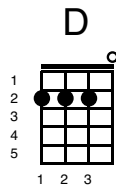

A Star Is Born - Shallow

Key of Em

Intro;

Em 	D 	G 
C 	G 	D 
Em 	D 	G 

Verse 1;

Em 	D 	G 
---	--	--

Tell me somethin' girl

C 	G 	D 
--	--	--

Bridge

Am

D

In the sha-ha-sha-ha-low

G D Em

In the sha-sha-l a-la-la-low

Am D

In the sha-ha-sha-ha-low

G D Em

We're far from the shallow n ow

(GAGA BUILD UP)

Em Bm D A Em Bm D

oooohhhh oahhhh hhh, oahhhh hhhhhh hhhhhh hhh

Chorus (strum once and hold)

Am

I'm off the deep end

Outro

In the sha-ha-sha-ha-low

In the sha-sha-l a-la-la-low

In the sha-ha-sha-ha-low

We're far from the shallow n

ow