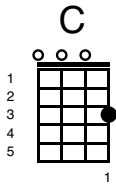

A Star Is Born - Shallow

Key of Em

Intro;

Em 	D 	G 
C 	G 	D 
Em 	D 	G 

Verse 1;

Em 	D 	G 
---	--	--

Tell me somethin' girl

C 	G 	D 
--	--	--

Or do you need more

Ain't it hard keepin' it so hard core?

Refrain

I'm fallin'

In all the good times

I find myself longing for change

And in the bad times I fear myself

Chorus

Am

I'm off the deep end

D

Watch as I dive in

G

D

Em

I'll never meet the ground