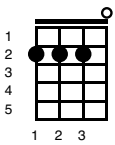

Where they can't hurt us

G