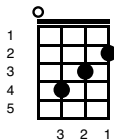

A Star Is Born - Shallow

Key of Em

Intro;

Em 	D 	G 
C 	G 	D 
Em 	D 	G 

Verse 1;

Em 	D 	G 
---	--	--

Tell me somethin' girl

C 	G 	D 
--	--	--

D

G

Verse 2

Em

D

G

Tell me something boy

Aren't you tired tryin' to fill that void?