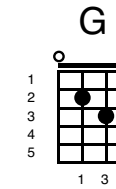

A Star Is Born - Shallow

Key of Em

Intro;

Em 	D 	G 
C 	G 	D 
Em 	D 	G 

Verse 1;

Em 	D 	G 
---	--	--

Tell me somethin' girl

C 	G 	D 
--	--	--

Or do you need more

Ain't it hard keepin' it so hard core?

Refrain

I'm fallin'

In all the good times

I find myself longing for change

And in the bad times I fear myself

Chorus

Am

I'm off the deep end

D

Watch as I dive in

G

D

Em

I'll never meet the ground