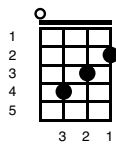

A Star Is Born - Shallow

Key of Em

Intro;

Em 	D 	G 
C 	G 	D 
Em 	D 	G 

Verse 1;

Em 	D 	G 
---	--	--

Tell me somethin' girl

C 	G 	D 
--	--	--

Am

I'm off the deep end

D

Watch as I dive in

G

D

Em

I'll never meet the ground