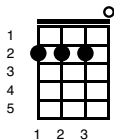

A Star Is Born - Shallow

Key of Em

Intro;

Em 	D 	G 
C 	G 	D 
Em 	D 	G 

Verse 1;

Em 	D 	G 
---	--	--

Tell me somethin' girl

C 	G 	D 
--	--	--

D

G

Verse 2

Em

D

G

Tell me something boy

Aren't you tired tryin' to fill that void?