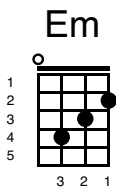

Refrain

I'm fallin'