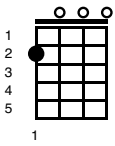

A Star Is Born - Shallow

Key of Em

Intro;

Em 	D 	G 
C 	G 	D 
Em 	D 	G 

Verse 1;

Em 	D 	G 
---	--	--

Tell me somethin' girl

C 	G 	D 
--	--	--

Am

I'm off the deep end

D

Watch as I dive in

G

D

Em

I'll never meet the ground