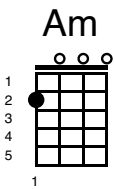

Crash through the surface