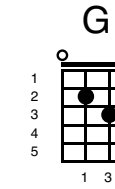

A Star Is Born - Shallow

Key of Em

Intro;

Em 	D 	G 
C 	G 	D 
Em 	D 	G 

Verse 1;

Em 	D 	G 
---	--	--

Tell me somethin' girl

C 	G 	D 
--	--	--

D

G

Verse 2

Em

D

G

Tell me something boy

Aren't you tired tryin' to fill that void?