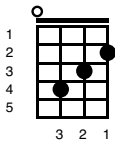

A Star Is Born - Shallow

Key of Em

Intro;

Em 	D 	G 
C 	G 	D 
Em 	D 	G 

Verse 1;

Em 	D 	G 
---	--	--

Tell me somethin' girl

C 	G 	D 
--	--	--

Am

I'm off the deep end

D

Watch as I dive in

G

D

Em

I'll never meet the ground

Am

Crash through the surface

D

Where they can't hurt us

G

D

Em

We're far from the shallow now