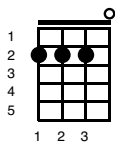

A Star Is Born - Shallow

Key of Em

Intro;

Em 	D 	G 
C 	G 	D 
Em 	D 	G 

Verse 1;

Em 	D 	G 
---	--	--

Tell me somethin' girl

C 	G 	D 
--	--	--

Am

I'm off the deep end

D

Watch as I dive in

G

D

Em

I'll never meet the ground