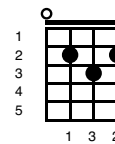

A Star Is Born - Shallow

Key of Em

Intro;

Em 	D 	G 
C 	G 	D 
Em 	D 	G 

Verse 1;

Em 	D 	G 
---	--	--

Tell me somethin' girl

C 	G 	D 
--	--	--

Am

I'm off the deep end

D

Watch as I dive in

G

D

Em

I'll never meet the ground