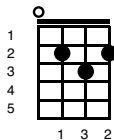

A Star Is Born - Shallow

Key of Em

Intro;

Em 	D 	G 
C 	G 	D 
Em 	D 	G 

Verse 1;

Em 	D 	G 
---	--	--

Tell me somethin' girl

C 	G 	D 
--	--	--

D

G

Verse 2

Em

D

G

Tell me something boy

Aren't you tired tryin' to fill that void?