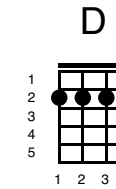

A Star Is Born - Shallow

Key of Em

Intro;

Em 	D 	G 
C 	G 	D 
Em 	D 	G 

Verse 1;

Em 	D 	G 
---	--	--

Tell me somethin' girl

C 	G 	D 
--	--	--

Or do you need more

Ain't it hard keepin' it so hard core?

Refrain

I'm fallin'

In all the good times

I find myself longing for change

And in the bad times I fear myself

Chorus

Am

I'm off the deep end

D

Watch as I dive in

G

D

Em

I'll never meet the ground