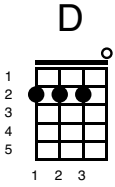

A Star Is Born - Shallow

Key of Em

Intro;

Em 	D 	G 
C 	G 	D 
Em 	D 	G 

Verse 1;

Em 	D 	G 
---	--	--

Tell me somethin' girl

C 	G 	D 
--	--	--

Bridge

Am

D

In the sha-ha-sha-ha-low

G D Em

In the sha-sha-l a-la-la-low

Am D

In the sha-ha-sha-ha-low

G D Em

We're far from the shallow n ow

(GAGA BUILD UP)

Em Bm D A Em Bm D

oooohhhh oahhhh hhh, oahhhh hhhhhh hhhhhh hhh

Chorus (strum once and hold)

Am

I'm off the deep end

D

Watch as I dive in

G D Em

I'll never meet the ground

Crash through the surface

Where they can't hurt us

We're far from the shallow

now