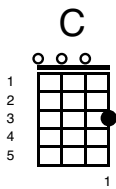

A Star Is Born - Shallow

Key of Em

Intro;

Em 	D 	G 
C 	G 	D 
Em 	D 	G 

Verse 1;

Em 	D 	G 
---	--	--

Tell me somethin' girl

C 	G 	D 
--	--	--

D

G

Verse 2

Em

D

G

Tell me something boy

Aren't you tired tryin' to fill that void?