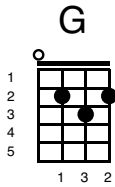

A Star Is Born - Shallow

Key of Em

Intro;

Em 	D 	G 
C 	G 	D 
Em 	D 	G 

Verse 1;

Em 	D 	G 
---	--	--

Tell me somethin' girl

C 	G 	D 
--	--	--

Bridge

Am

D

In the sha-ha-sha-ha-low

G D Em

In the sha-sha-l a-la-la-low

Am D

In the sha-ha-sha-ha-low

G D Em

We're far from the shallow n ow

(GAGA BUILD UP)

Em Bm D A Em Bm D

oooohhhh oahhhh hhh, oahhhh hhhhhh hhhhhh hhh

Chorus (strum once and hold)

Am

I'm off the deep end

D

Watch as I dive in

G D Em

I'll never meet the ground

Crash through the surface

Where they can't hurt us

We're far from the shallow

now