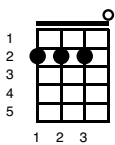

Chorus

Am

I'm off the deep end

D

Watch as I dive in

G

D

Em

I'll never meet the ground

Am

Crash through the surface

D

Where they can't hurt us

G

D

Em

We're far from the shallow now

Bridge

Am

D

In the sha-ha-sha-ha-low