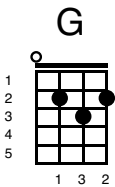

In the sha-sha-l a-la-la-low