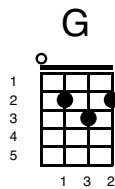

A Star Is Born - Shallow

Key of Em

Intro;

Em 	D 	G 
C 	G 	D 
Em 	D 	G 

Verse 1;

Em 	D 	G 
---	--	--

Tell me somethin' girl

C 	G 	D 
--	--	--

D

G

Verse 2

Em

D

G

Tell me something boy

Aren't you tired tryin' to fill that void?