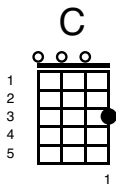

In all the good times