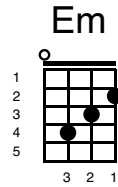

A Star Is Born - Shallow

Key of Em

Intro;

Em 	D 	G 
C 	G 	D 
Em 	D 	G 

Verse 1;

Em 	D 	G 
---	--	--

Tell me somethin' girl

C 	G 	D 
--	--	--

Bridge

Am

D

In the sha-ha-sha-ha-low

G D Em

In the sha-sha-l a-la-la-low

Am D

In the sha-ha-sha-ha-low

G D Em

We're far from the shallow n ow

(GAGA BUILD UP)

Em Bm D A Em Bm D

oooohhhh oahhhh hhh, oahhhh hhhhhh hhhhhh hhh

Chorus (strum once and hold)

Am

I'm off the deep end

D

Watch as I dive in

G D Em

I'll never meet the ground

Crash through the surface

Where they can't hurt us

We're far from the shallow

now