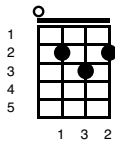

A Star Is Born - Shallow

Key of Em

Intro;

Em 	D 	G 
C 	G 	D 
Em 	D 	G 

Verse 1;

Em 	D 	G 
---	--	--

Tell me somethin' girl

C 	G 	D 
--	--	--

Am

Crash through the surface

D

Where they can't hurt us

G

D

Em

We're far from the shallow now