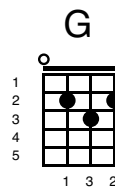

Refrain

I'm fallin'