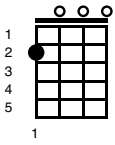

Crash through the surface

D