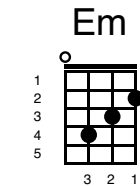

A Star Is Born - Shallow

Key of Em

Intro;

Em 	D 	G 
C 	G 	D 
Em 	D 	G 

Verse 1;

Em 	D 	G 
---	--	--

Tell me somethin' girl

C 	G 	D 
--	--	--

Bridge

Am

D

In the sha-ha-sha-ha-low

G D Em

In the sha-sha-l a-la-la-low

Am D

In the sha-ha-sha-ha-low

G D Em

We're far from the shallow n ow

(GAGA BUILD UP)

Em Bm D A Em Bm D

oooohhhh oahhhh hhh, oahhhh hhhhhh hhhhhh hhh

Chorus (strum once and hold)

Am

I'm off the deep end

Outro

In the sha-ha-sha-ha-low

In the sha-sha-l a-la-la-low

In the sha-ha-sha-ha-low

We're far from the shallow n

ow