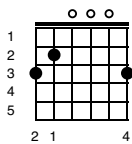

Chorus

Am

I'm off the deep end

D

Watch as I dive in

G

D

Em

I'll never meet the ground

Am

Crash through the surface

D

Where they can't hurt us

G

D

Em

We're far from the shallow now

Bridge

Am

D

In the sha-ha-sha-ha-low