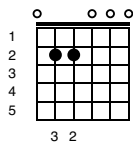

A Star Is Born - Shallow

Key of Em

Intro;

<p>Em</p> <p>3 2</p>	<p>D</p> <p>1 3 2</p>	<p>G</p> <p>2 1 4</p>
<p>C</p> <p>2 1 3 4</p>	<p>G</p> <p>2 1 4</p>	<p>D</p> <p>1 3 2</p>
<p>Em</p> <p>3 2</p>	<p>D</p> <p>1 3 2</p>	<p>G</p> <p>2 1 4</p>

In all the good times

G

D

Em

D

G

I find my

self longin'

Am **D**

In the sha-ha-sha-ha-low

G **D** **Em**

We're far from the shallow n ow

(GAGA BUILD UP)

Em **Bm** **D** **A** **Em** **Bm** **D**

oooohhhhh oahhhh hhh, oahhhh hhhhhhh hhhhhhh hhh

Chorus (strum once and hold)