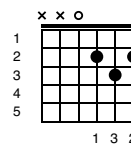

A Star Is Born - Shallow

Key of Em

Intro;

<p>Em</p> <p>3 2</p>	<p>D</p> <p>1 3 2</p>	<p>G</p> <p>2 1 4</p>
<p>C</p> <p>2 1 3 4</p>	<p>G</p> <p>2 1 4</p>	<p>D</p> <p>1 3 2</p>
<p>Em</p> <p>3 2</p>	<p>D</p> <p>1 3 2</p>	<p>G</p> <p>2 1 4</p>

Am **D**

In the sha-ha-sha-ha-low

G **D** **Em**

We're far from the shallow n ow

(GAGA BUILD UP)

Em **Bm** **D** **A** **Em** **Bm** **D**

oooohhhhh oahhhh hhh, oahhhh hhhhhhh hhhhhhh hhh

Chorus (strum once and hold)

Am

D

In the sha-ha-sha-ha-low

G

D

Em

In the sha-sha-l a-la-la-low

Am

D

In the sha-ha-sha-ha-low

G

D

Em

Em

We're far from the shallow n

ow