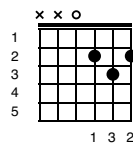

Refrain

Em

D

G

I'm

fal

lin'

C

In all the good times

G

D

Em

D

G

I find my

self longin'

for

change

C

G

D

And in the bad times I fear my self

Em

D

G

Em

D

G

Verse 2

Em

D

G

Tell me something boy