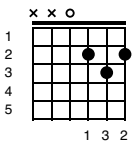

Watch as I dive in

G