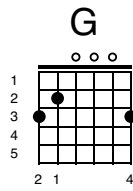

A Star Is Born - Shallow

Key of Em

Intro;

<p>Em</p> <p>3 2</p>	<p>D</p> <p>1 3 2</p>	<p>G</p> <p>2 1 4</p>
<p>C</p> <p>2 1 3 4</p>	<p>G</p> <p>2 1 4</p>	<p>D</p> <p>1 3 2</p>
<p>Em</p> <p>3 2</p>	<p>D</p> <p>1 3 2</p>	<p>G</p> <p>2 1 4</p>

Tell me something boy

Aren't you tired tryin' to fill that void?

Or do you need more

Ain't it hard keepin' it so hard core?

Refrain

I'm fallin'

In all the good times

I find myself longing for change

Am **D**

In the sha-ha-sha-ha-low

G **D** **Em**

We're far from the shallow n ow

(GAGA BUILD UP)

Em **Bm** **D** **A** **Em** **Bm** **D**

oooohhhhh oahhhh hhh, oahhhh hhhhhhh hhhhhhh hhh

Chorus (strum once and hold)