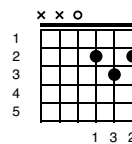

A Star Is Born - Shallow

Key of Em

Intro;

<p>Em</p> <p>3 2</p>	<p>D</p> <p>1 3 2</p>	<p>G</p> <p>2 1 4</p>
<p>C</p> <p>2 1 3 4</p>	<p>G</p> <p>2 1 4</p>	<p>D</p> <p>1 3 2</p>
<p>Em</p> <p>3 2</p>	<p>D</p> <p>1 3 2</p>	<p>G</p> <p>2 1 4</p>

Am **D**

In the sha-ha-sha-ha-low

G **D** **Em**

We're far from the shallow n ow

(GAGA BUILD UP)

Em **Bm** **D** **A** **Em** **Bm** **D**

oooohhhhh oahhhh hhh, oahhhh hhhhhhh hhhhhhh hhh

Chorus (strum once and hold)

Am

D

In the sha-ha-sha-ha-low

G

D

Em

In the sha-sha-l a-la-la-low

Am

D

In the sha-ha-sha-ha-low

G

D

Em

Em

We're far from the shallow n

ow