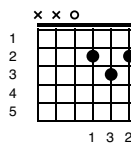

A Star Is Born - Shallow

Key of Em

Intro;

<p>Em</p> <p>3 2</p>	<p>D</p> <p>1 3 2</p>	<p>G</p> <p>2 1 4</p>
<p>C</p> <p>2 1 3 4</p>	<p>G</p> <p>2 1 4</p>	<p>D</p> <p>1 3 2</p>
<p>Em</p> <p>3 2</p>	<p>D</p> <p>1 3 2</p>	<p>G</p> <p>2 1 4</p>

Em

I'll never meet the ground

Am

Crash through the surface

D

Where they can't hurt us

G

D

Em

We're far from the shallow now

Bridge

Am

D

In the sha-ha-sha-ha-low

G **D** **Em**

In the sha-sha-l a-la-la-low

Am **D**

In the sha-ha-sha-ha-low

G **D** **Em**

We're far from the shallow n ow

(GAGA BUILD UP)

Em **Bm** **D** **A** **Em** **Bm** **D**

oooohhhhh oahhhh hhh, oahhhh hhhhhhh hhhhhhh hhh

Chorus (strum once and hold)