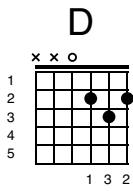

A Star Is Born - Shallow

Key of Em

Intro;

<p>Em</p> <p>3 2</p>	<p>D</p> <p>1 3 2</p>	<p>G</p> <p>2 1 4</p>
<p>C</p> <p>2 1 3 4</p>	<p>G</p> <p>2 1 4</p>	<p>D</p> <p>1 3 2</p>
<p>Em</p> <p>3 2</p>	<p>D</p> <p>1 3 2</p>	<p>G</p> <p>2 1 4</p>

Tell me something boy

Aren't you tired tryin' to fill that void?

Or do you need more

Ain't it hard keepin' it so hard core?

Refrain

I'm fallin'

In all the good times

I find myself longing for change

Am **D**

In the sha-ha-sha-ha-low

G **D** **Em**

We're far from the shallow n ow

(GAGA BUILD UP)

Em **Bm** **D** **A** **Em** **Bm** **D**

oooohhhhh oahhhh hhh, oahhhh hhhhhhh hhhhhhh hhh

Chorus (strum once and hold)