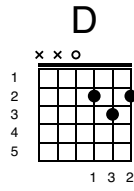

Ain't it hard keepin' it so hard core?