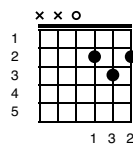

Refrain

Em

D

G

I'm

fal

lin'

C

In all the good times

G

D

Em

D

G

I find my

self longin'

for

change

C

G

D

And in the bad times I fear my self

Em

D

G

Em

D

G

Verse 2

Em

D

G

Tell me something boy