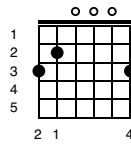

A Star Is Born - Shallow

Key of Em

Intro;

<p>Em</p> <p>3 2</p>	<p>D</p> <p>1 3 2</p>	<p>G</p> <p>2 1 4</p>
<p>C</p> <p>2 1 3 4</p>	<p>G</p> <p>2 1 4</p>	<p>D</p> <p>1 3 2</p>
<p>Em</p> <p>3 2</p>	<p>D</p> <p>1 3 2</p>	<p>G</p> <p>2 1 4</p>

Em

I'll never meet the ground

Am

Crash through the surface

D

Where they can't hurt us

G

D

Em

We're far from the shallow now

Bridge

Am

D

In the sha-ha-sha-ha-low

G **D** **Em**

In the sha-sha-l a-la-la-low

Am **D**

In the sha-ha-sha-ha-low

G **D** **Em**

We're far from the shallow n ow

(GAGA BUILD UP)

Em **Bm** **D** **A** **Em** **Bm** **D**

oooohhhhh oahhhh hhh, oahhhh hhhhhhh hhhhhhh hhh

Chorus (strum once and hold)