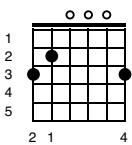

A Star Is Born - Shallow

Key of Em

Intro;

<p>Em</p> <p>3 2</p>	<p>D</p> <p>1 3 2</p>	<p>G</p> <p>2 1 4</p>
<p>C</p> <p>2 1 3 4</p>	<p>G</p> <p>2 1 4</p>	<p>D</p> <p>1 3 2</p>
<p>Em</p> <p>3 2</p>	<p>D</p> <p>1 3 2</p>	<p>G</p> <p>2 1 4</p>

Am **D**

In the sha-ha-sha-ha-low

G **D** **Em**

We're far from the shallow n ow

(GAGA BUILD UP)

Em **Bm** **D** **A** **Em** **Bm** **D**

oooohhhhh oahhhh hhh, oahhhh hhhhhhh hhhhhhh hhh

Chorus (strum once and hold)

Am

D

In the sha-ha-sha-ha-low

G

D

Em

In the sha-sha-l a-la-la-low

Am

D

In the sha-ha-sha-ha-low

G

D

Em

Em

We're far from the shallow n

ow