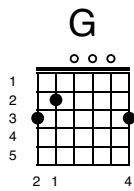

Aren't you tired tryin' to fill that void?