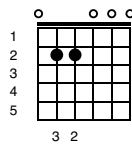

A Star Is Born - Shallow

Key of Em

Intro;

<p>Em</p> <p>3 2</p>	<p>D</p> <p>1 3 2</p>	<p>G</p> <p>2 1 4</p>
<p>C</p> <p>2 1 3 4</p>	<p>G</p> <p>2 1 4</p>	<p>D</p> <p>1 3 2</p>
<p>Em</p> <p>3 2</p>	<p>D</p> <p>1 3 2</p>	<p>G</p> <p>2 1 4</p>

Em

I'll never meet the ground

Am

Crash through the surface

D

Where they can't hurt us

G

D

Am **D**

In the sha-ha-sha-ha-low

G **D** **Em**

We're far from the shallow n ow

(GAGA BUILD UP)

Em **Bm** **D** **A** **Em** **Bm** **D**

oooohhhhh oahhhh hhh, oahhhh hhhhhhh hhhhhhh hhh

Chorus (strum once and hold)