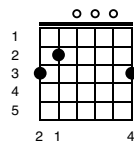

In all the good times

G