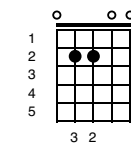

A Star Is Born - Shallow

Key of Em

Intro;

<p>Em</p> <p>3 2</p>	<p>D</p> <p>1 3 2</p>	<p>G</p> <p>2 1 4</p>
<p>C</p> <p>2 1 3 4</p>	<p>G</p> <p>2 1 4</p>	<p>D</p> <p>1 3 2</p>
<p>Em</p> <p>3 2</p>	<p>D</p> <p>1 3 2</p>	<p>G</p> <p>2 1 4</p>

Am **D**

In the sha-ha-sha-ha-low

G **D** **Em**

We're far from the shallow n ow

(GAGA BUILD UP)

Em **Bm** **D** **A** **Em** **Bm** **D**

oooohhhhh oahhhh hhh, oahhhh hhhhhhh hhhhhhh hhh

Chorus (strum once and hold)

Am

D

In the sha-ha-sha-ha-low

G

D

Em

In the sha-sha-l a-la-la-low

Am

D

In the sha-ha-sha-ha-low

G

D

Em

Em

We're far from the shallow n

ow