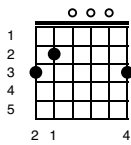

Am

Crash through the surface

D

Where they can't hurt us

G

D

Em

We're far from the shallow

now

Outro

Am

D

In the sha-ha-sha-ha-low

G

D

Em

In the sha-sha-l a-la-la-low

Am

D

In the sha-ha-sha-ha-low

G

D

Em

Em

We're far from the shallow n

ow