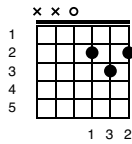

A Star Is Born - Shallow

Key of Em

Intro;

<p>Em</p> <p>3 2</p>	<p>D</p> <p>1 3 2</p>	<p>G</p> <p>2 1 4</p>
<p>C</p> <p>2 1 3 4</p>	<p>G</p> <p>2 1 4</p>	<p>D</p> <p>1 3 2</p>
<p>Em</p> <p>3 2</p>	<p>D</p> <p>1 3 2</p>	<p>G</p> <p>2 1 4</p>

Em

I'll never meet the ground

Am

Crash through the surface

D

Where they can't hurt us

G

D

Em

We're far from the shallow now

Bridge

Am

D

In the sha-ha-sha-ha-low

G **D** **Em**

In the sha-sha-l a-la-la-low

Am **D**

In the sha-ha-sha-ha-low

G **D** **Em**

We're far from the shallow n ow

(GAGA BUILD UP)

Em **Bm** **D** **A** **Em** **Bm** **D**

oooohhhhh oahhhh hhh, oahhhh hhhhhhh hhhhhhh hhh

Chorus (strum once and hold)