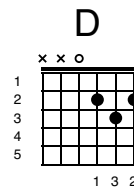

A Star Is Born - Shallow

Key of Em

Intro;

<p>Em</p> <p>3 2</p>	<p>D</p> <p>1 3 2</p>	<p>G</p> <p>2 1 4</p>
<p>C</p> <p>2 1 3 4</p>	<p>G</p> <p>2 1 4</p>	<p>D</p> <p>1 3 2</p>
<p>Em</p> <p>3 2</p>	<p>D</p> <p>1 3 2</p>	<p>G</p> <p>2 1 4</p>

Tell me something boy

Aren't you tired tryin' to fill that void?

Or do you need more

Ain't it hard keepin' it so hard core?

Refrain

I'm fallin'

In all the good times

I find myself longing for change