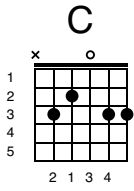

Ain't it hard keepin' it so hard core?