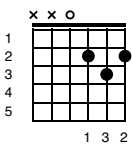

A Star Is Born - Shallow

Key of Em

Intro;

<p>Em</p> <p>3 2</p>	<p>D</p> <p>1 3 2</p>	<p>G</p> <p>2 1 4</p>
<p>C</p> <p>2 1 3 4</p>	<p>G</p> <p>2 1 4</p>	<p>D</p> <p>1 3 2</p>
<p>Em</p> <p>3 2</p>	<p>D</p> <p>1 3 2</p>	<p>G</p> <p>2 1 4</p>

Em

I'll never meet the ground

Am

Crash through the surface

D

Where they can't hurt us

G

D

Em

We're far from the shallow now

Bridge

Am

D

In the sha-ha-sha-ha-low

G **D** **Em**

In the sha-sha-l a-la-la-low

Am **D**

In the sha-ha-sha-ha-low

G **D** **Em**

We're far from the shallow n ow

(GAGA BUILD UP)

Em **Bm** **D** **A** **Em** **Bm** **D**

oooohhhhh oahhhh hhh, oahhhh hhhhhhh hhhhhhh hhh

Chorus (strum once and hold)