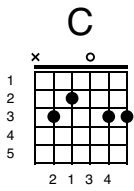

A Star Is Born - Shallow

Key of Em

Intro;

<p>Em</p> <p>3 2</p>	<p>D</p> <p>1 3 2</p>	<p>G</p> <p>2 1 4</p>
<p>C</p> <p>2 1 3 4</p>	<p>G</p> <p>2 1 4</p>	<p>D</p> <p>1 3 2</p>
<p>Em</p> <p>3 2</p>	<p>D</p> <p>1 3 2</p>	<p>G</p> <p>2 1 4</p>

Tell me something boy

Aren't you tired tryin' to fill that void?

Or do you need more

Ain't it hard keepin' it so hard core?

Refrain

I'm fallin'

In all the good times

I find myself longing for change

Am **D**

In the sha-ha-sha-ha-low

G **D** **Em**

We're far from the shallow n ow

(GAGA BUILD UP)

Em **Bm** **D** **A** **Em** **Bm** **D**

oooohhhhh oahhhh hhh, oahhhh hhhhhhh hhhhhhh hhh

Chorus (strum once and hold)