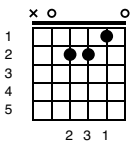

A Star Is Born - Shallow

Key of Em

Intro;

<p>Em</p> <p>3 2</p>	<p>D</p> <p>1 3 2</p>	<p>G</p> <p>2 1 4</p>
<p>C</p> <p>2 1 3 4</p>	<p>G</p> <p>2 1 4</p>	<p>D</p> <p>1 3 2</p>
<p>Em</p> <p>3 2</p>	<p>D</p> <p>1 3 2</p>	<p>G</p> <p>2 1 4</p>

Am **D**

In the sha-ha-sha-ha-low

G **D** **Em**

We're far from the shallow n ow

(GAGA BUILD UP)

Em **Bm** **D** **A** **Em** **Bm** **D**

oooohhhhh oahhhh hhh, oahhhh hhhhhhh hhhhhhh hhh

Chorus (strum once and hold)

Am

D

In the sha-ha-sha-ha-low

G

D

Em

In the sha-sha-l a-la-la-low

Am