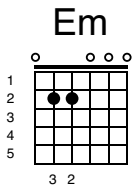

A Star Is Born - Shallow

Key of Em

Intro;

<p>Em</p> <p>3 2</p>	<p>D</p> <p>1 3 2</p>	<p>G</p> <p>2 1 4</p>
<p>C</p> <p>2 1 3 4</p>	<p>G</p> <p>2 1 4</p>	<p>D</p> <p>1 3 2</p>
<p>Em</p> <p>3 2</p>	<p>D</p> <p>1 3 2</p>	<p>G</p> <p>2 1 4</p>

Tell me something boy

Aren't you tired tryin' to fill that void?

Or do you need more

Ain't it hard keepin' it so hard core?

Refrain

I'm fallin'

In all the good times

I find myself longing for change

Am **D**

In the sha-ha-sha-ha-low

G **D** **Em**

We're far from the shallow n ow

(GAGA BUILD UP)

Em **Bm** **D** **A** **Em** **Bm** **D**

oooohhhhh oahhhh hhh, oahhhh hhhhhhh hhhhhhh hhh

Chorus (strum once and hold)