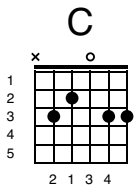

A Star Is Born - Shallow

Key of Em

Intro;

<p>Em</p> <p>3 2</p>	<p>D</p> <p>1 3 2</p>	<p>G</p> <p>2 1 4</p>
<p>C</p> <p>2 1 3 4</p>	<p>G</p> <p>2 1 4</p>	<p>D</p> <p>1 3 2</p>
<p>Em</p> <p>3 2</p>	<p>D</p> <p>1 3 2</p>	<p>G</p> <p>2 1 4</p>

Tell me something boy

Aren't you tired tryin' to fill that void?

Or do you need more

Ain't it hard keepin' it so hard core?

Refrain

I'm fallin'

In all the good times

I find myself longing for change

Am **D**

In the sha-ha-sha-ha-low

G **D** **Em**

We're far from the shallow n ow

(GAGA BUILD UP)

Em **Bm** **D** **A** **Em** **Bm** **D**

oooohhhhh oahhhh hhh, oahhhh hhhhhhh hhhhhhh hhh

Chorus (strum once and hold)