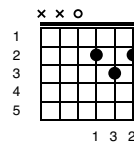

A Star Is Born - Shallow

Key of Em

Intro;

<p>Em</p> <p>3 2</p>	<p>D</p> <p>1 3 2</p>	<p>G</p> <p>2 1 4</p>
<p>C</p> <p>2 1 3 4</p>	<p>G</p> <p>2 1 4</p>	<p>D</p> <p>1 3 2</p>
<p>Em</p> <p>3 2</p>	<p>D</p> <p>1 3 2</p>	<p>G</p> <p>2 1 4</p>

In all the good times

G

D

Em

D

G

I find my

self longin'

Em

I'll never meet the ground

Am

Crash through the surface

D

Where they can't hurt us

G

D

Am **D**

In the sha-ha-sha-ha-low

G **D** **Em**

We're far from the shallow n ow

(GAGA BUILD UP)

Em **Bm** **D** **A** **Em** **Bm** **D**

oooohhhhh oahhhh hhh, oahhhh hhhhhhh hhhhhhh hhh

Chorus (strum once and hold)