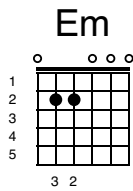

A Star Is Born - Shallow

Key of Em

Intro;

<p>Em</p> <p>3 2</p>	<p>D</p> <p>1 3 2</p>	<p>G</p> <p>2 1 4</p>
<p>C</p> <p>2 1 3 4</p>	<p>G</p> <p>2 1 4</p>	<p>D</p> <p>1 3 2</p>
<p>Em</p> <p>3 2</p>	<p>D</p> <p>1 3 2</p>	<p>G</p> <p>2 1 4</p>

Tell me something boy

Aren't you tired tryin' to fill that void?

Or do you need more

Ain't it hard keepin' it so hard core?

Refrain

I'm fallin'

In all the good times

I find myself longing for change

Am **D**

In the sha-ha-sha-ha-low

G **D** **Em**

We're far from the shallow n ow

(GAGA BUILD UP)

Em **Bm** **D** **A** **Em** **Bm** **D**

oooohhhhh oahhhh hhh, oahhhh hhhhhhh hhhhhhh hhh

Chorus (strum once and hold)