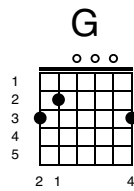

A Star Is Born - Shallow

Key of Em

Intro;

<p>Em</p> <p>3 2</p>	<p>D</p> <p>1 3 2</p>	<p>G</p> <p>2 1 4</p>
<p>C</p> <p>2 1 3 4</p>	<p>G</p> <p>2 1 4</p>	<p>D</p> <p>1 3 2</p>
<p>Em</p> <p>3 2</p>	<p>D</p> <p>1 3 2</p>	<p>G</p> <p>2 1 4</p>

Tell me something boy

Aren't you tired tryin' to fill that void?

Or do you need more

Ain't it hard keepin' it so hard core?

Refrain

I'm fallin'

In all the good times

I find myself longing for change

Am **D**

In the sha-ha-sha-ha-low

G **D** **Em**

We're far from the shallow n ow

(GAGA BUILD UP)

Em **Bm** **D** **A** **Em** **Bm** **D**

oooohhhhh oahhhh hhh, oahhhh hhhhhhh hhhhhhh hhh

Chorus (strum once and hold)