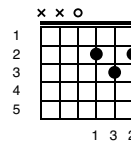

Am

Crash through the surface

D

Where they can't hurt us

G

D

Em

We're far from the shallow

now

Outro

Am

D

In the sha-ha-sha-ha-low

G

D

Em

In the sha-sha-l a-la-la-low

Am

D

In the sha-ha-sha-ha-low

G

D

Em

Em

We're far from the shallow n

ow