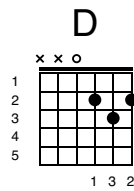

Aren't you tired tryin' to fill that void?