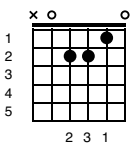

A Star Is Born - Shallow

Key of Em

Intro;

<p>Em</p> <p>3 2</p>	<p>D</p> <p>1 3 2</p>	<p>G</p> <p>2 1 4</p>
<p>C</p> <p>2 1 3 4</p>	<p>G</p> <p>2 1 4</p>	<p>D</p> <p>1 3 2</p>
<p>Em</p> <p>3 2</p>	<p>D</p> <p>1 3 2</p>	<p>G</p> <p>2 1 4</p>

Em

I'll never meet the ground

Am

Crash through the surface

D

Where they can't hurt us

G

D

Em

We're far from the shallow now

Bridge

Am

D

In the sha-ha-sha-ha-low

G **D** **Em**

In the sha-sha-l a-la-la-low

Am **D**

In the sha-ha-sha-ha-low

G **D** **Em**

We're far from the shallow n ow

(GAGA BUILD UP)

Em **Bm** **D** **A** **Em** **Bm** **D**

oooohhhhh oahhhh hhh, oahhhh hhhhhhh hhhhhhh hhh

Chorus (strum once and hold)