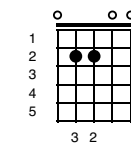

A Star Is Born - Shallow

Key of Em

Intro;

<p>Em</p> <p>3 2</p>	<p>D</p> <p>1 3 2</p>	<p>G</p> <p>2 1 4</p>
<p>C</p> <p>2 1 3 4</p>	<p>G</p> <p>2 1 4</p>	<p>D</p> <p>1 3 2</p>
<p>Em</p> <p>3 2</p>	<p>D</p> <p>1 3 2</p>	<p>G</p> <p>2 1 4</p>

Am **D**

In the sha-ha-sha-ha-low

G **D** **Em**

We're far from the shallow n ow

(GAGA BUILD UP)

Em **Bm** **D** **A** **Em** **Bm** **D**

oooohhhhh oahhhh hhh, oahhhh hhhhhhh hhhhhhh hhh

Chorus (strum once and hold)

Am

D

In the sha-ha-sha-ha-low

G

D

Em

In the sha-sha-l a-la-la-low

Am

D

In the sha-ha-sha-ha-low

G

D

Em

Em

We're far from the shallow n

ow