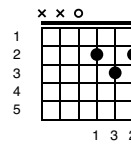

A Star Is Born - Shallow

Key of Em

Intro;

<p>Em</p> <p>3 2</p>	<p>D</p> <p>1 3 2</p>	<p>G</p> <p>2 1 4</p>
<p>C</p> <p>2 1 3 4</p>	<p>G</p> <p>2 1 4</p>	<p>D</p> <p>1 3 2</p>
<p>Em</p> <p>3 2</p>	<p>D</p> <p>1 3 2</p>	<p>G</p> <p>2 1 4</p>

Am **D**

In the sha-ha-sha-ha-low

G **D** **Em**

We're far from the shallow n ow

(GAGA BUILD UP)

Em **Bm** **D** **A** **Em** **Bm** **D**

oooohhhhh oahhhh hhh, oahhhh hhhhhhh hhhhhhh hhh

Chorus (strum once and hold)

Am

D

In the sha-ha-sha-ha-low

G

D

Em

In the sha-sha-l a-la-la-low

Am