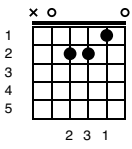

Chorus

Am

I'm off the deep end

D