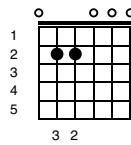

Em

We're far from the shallow

now