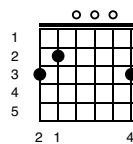

Refrain

Em

D

G

I'm

fal

lin'

C

In all the good times

G

D

Em

D

G

I find my

self longin'

for

change

C

G

D

And in the bad times I fear my self

Em

D

G

Em

D

G

Verse 2

Em

D

G

Tell me something boy