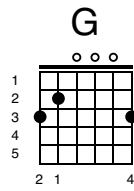

A Star Is Born - Shallow

Key of Em

Intro;

<p>Em</p> <p>3 2</p>	<p>D</p> <p>1 3 2</p>	<p>G</p> <p>2 1 4</p>
<p>C</p> <p>2 1 3 4</p>	<p>G</p> <p>2 1 4</p>	<p>D</p> <p>1 3 2</p>
<p>Em</p> <p>3 2</p>	<p>D</p> <p>1 3 2</p>	<p>G</p> <p>2 1 4</p>

Tell me something boy

Aren't you tired tryin' to fill that void?

Or do you need more

Ain't it hard keepin' it so hard core?

Refrain

I'm fallin'

In all the good times

I find myself longing for change

Am **D**

In the sha-ha-sha-ha-low

G **D** **Em**

We're far from the shallow n ow

(GAGA BUILD UP)

Em **Bm** **D** **A** **Em** **Bm** **D**

oooohhhhh oahhhh hhh, oahhhh hhhhhhh hhhhhhh hhh

Chorus (strum once and hold)