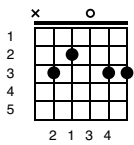

I find my

self longin'

for

change

C