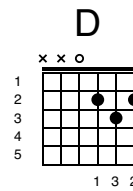

A Star Is Born - Shallow

Key of Em

Intro;

<p>Em</p> <p>3 2</p>	<p>D</p> <p>1 3 2</p>	<p>G</p> <p>2 1 4</p>
<p>C</p> <p>2 1 3 4</p>	<p>G</p> <p>2 1 4</p>	<p>D</p> <p>1 3 2</p>
<p>Em</p> <p>3 2</p>	<p>D</p> <p>1 3 2</p>	<p>G</p> <p>2 1 4</p>

Tell me something boy

Aren't you tired tryin' to fill that void?

Or do you need more

Ain't it hard keepin' it so hard core?

Refrain

I'm fallin'

In all the good times

I find myself longing for change