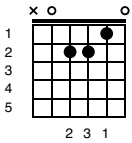

A Star Is Born - Shallow

Key of Em

Intro;

<p>Em</p> <p>3 2</p>	<p>D</p> <p>1 3 2</p>	<p>G</p> <p>2 1 4</p>
<p>C</p> <p>2 1 3 4</p>	<p>G</p> <p>2 1 4</p>	<p>D</p> <p>1 3 2</p>
<p>Em</p> <p>3 2</p>	<p>D</p> <p>1 3 2</p>	<p>G</p> <p>2 1 4</p>

Am **D**

In the sha-ha-sha-ha-low

G **D** **Em**

We're far from the shallow n ow

(GAGA BUILD UP)

Em **Bm** **D** **A** **Em** **Bm** **D**

oooohhhhh oahhhh hhh, oahhhh hhhhhhh hhhhhhh hhh

Chorus (strum once and hold)

Am

I'm off the deep end

D

Watch as I dive in

G **D** **Em**

I'll never meet the ground

Am

Crash through the surface