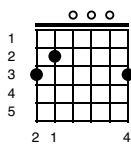

Am

Crash through the surface

D

Where they can't hurt us

G

D

Em

We're far from the shallow

now

Outro

Am

D

In the sha-ha-sha-ha-low

G

D

Em

In the sha-sha-l a-la-la-low

Am

D

In the sha-ha-sha-ha-low

G

D

Em

Em

We're far from the shallow n

ow