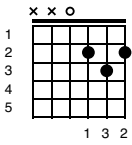

D

Where they can't hurt us