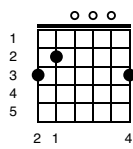

Refrain

Em

D

G

I'm

fal

lin'

C

In all the good times

G

D

Em

D

G

I find my

self longin'

for

change

C

G

D

And in the bad times I fear my self

Em

D

G

Em

D

G

Verse 2

Em

D

G

Tell me something boy