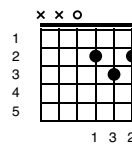

A Star Is Born - Shallow

Key of Em

Intro;

<p>Em</p> <p>3 2</p>	<p>D</p> <p>1 3 2</p>	<p>G</p> <p>2 1 4</p>
<p>C</p> <p>2 1 3 4</p>	<p>G</p> <p>2 1 4</p>	<p>D</p> <p>1 3 2</p>
<p>Em</p> <p>3 2</p>	<p>D</p> <p>1 3 2</p>	<p>G</p> <p>2 1 4</p>

Am **D**

In the sha-ha-sha-ha-low

G **D** **Em**

We're far from the shallow n ow

(GAGA BUILD UP)

Em **Bm** **D** **A** **Em** **Bm** **D**

oooohhhhh oahhhh hhh, oahhhh hhhhhhh hhhhhhh hhh

Chorus (strum once and hold)

Am

D

In the sha-ha-sha-ha-low

G

D

Em

In the sha-sha-l a-la-la-low

Am

D

In the sha-ha-sha-ha-low

G

D

Em

Em

We're far from the shallow n

ow