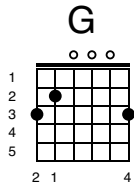

Ain't it hard keepin' it so hard core?