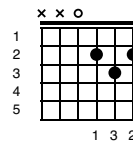

Refrain

Em

D

G

I'm

fal

lin'

C

In all the good times

G

D

Em

D

G

I find my

self longin'

for

change

C

G

D

And in the bad times I fear my self

Em

D

G

Em

D

G

Verse 2

Em

D

G

Tell me something boy