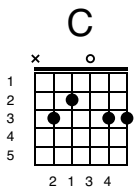

Aren't you tired tryin' to fill that void?