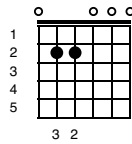

A Star Is Born - Shallow

Key of Em

Intro;

<p>Em</p> <p>3 2</p>	<p>D</p> <p>1 3 2</p>	<p>G</p> <p>2 1 4</p>
<p>C</p> <p>2 1 3 4</p>	<p>G</p> <p>2 1 4</p>	<p>D</p> <p>1 3 2</p>
<p>Em</p> <p>3 2</p>	<p>D</p> <p>1 3 2</p>	<p>G</p> <p>2 1 4</p>

Em

I'll never meet the ground

Am

Crash through the surface

D

Where they can't hurt us

G

D

Em

We're far from the shallow now

Bridge

Am

D

In the sha-ha-sha-ha-low

G **D** **Em**

In the sha-sha-l a-la-la-low

Am **D**

In the sha-ha-sha-ha-low

G **D** **Em**

We're far from the shallow n ow

(GAGA BUILD UP)

Em **Bm** **D** **A** **Em** **Bm** **D**

oooohhhhh oahhhh hhh, oahhhh hhhhhhh hhhhhhh hhh

Chorus (strum once and hold)