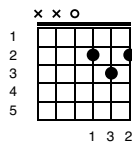

A Star Is Born - Shallow

Key of Em

Intro;

<p>Em</p> <p>3 2</p>	<p>D</p> <p>1 3 2</p>	<p>G</p> <p>2 1 4</p>
<p>C</p> <p>2 1 3 4</p>	<p>G</p> <p>2 1 4</p>	<p>D</p> <p>1 3 2</p>
<p>Em</p> <p>3 2</p>	<p>D</p> <p>1 3 2</p>	<p>G</p> <p>2 1 4</p>

Em

I'll never meet the ground

Am

Crash through the surface

D

Where they can't hurt us

G

D