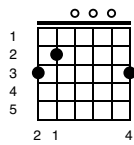

Refrain

Em

D

G

I'm

fal

lin'

C

In all the good times

G

D

Em

D

G

I find my

self longin'

for

change

C

G

D

And in the bad times I fear my self

Em

D

G

Em

D

G

Verse 2

Em

D

G

Tell me something boy