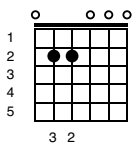

And in the bad times I fear my self

Em