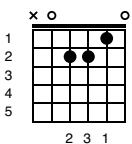

A Star Is Born - Shallow

Key of Em

Intro;

<p>Em</p> <p>3 2</p>	<p>D</p> <p>1 3 2</p>	<p>G</p> <p>2 1 4</p>
<p>C</p> <p>2 1 3 4</p>	<p>G</p> <p>2 1 4</p>	<p>D</p> <p>1 3 2</p>
<p>Em</p> <p>3 2</p>	<p>D</p> <p>1 3 2</p>	<p>G</p> <p>2 1 4</p>

Am **D**

In the sha-ha-sha-ha-low

G **D** **Em**

We're far from the shallow n ow

(GAGA BUILD UP)

Em **Bm** **D** **A** **Em** **Bm** **D**

oooohhhhh oahhhh hhh, oahhhh hhhhhhh hhhhhhh hhh

Chorus (strum once and hold)

Am

D

In the sha-ha-sha-ha-low

G

D

Em

In the sha-sha-l a-la-la-low

Am

D

In the sha-ha-sha-ha-low

G

D

Em

Em

We're far from the shallow n

ow