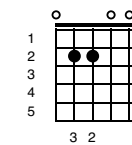

A Star Is Born - Shallow

Key of Em

Intro;

<p>Em</p> <p>3 2</p>	<p>D</p> <p>1 3 2</p>	<p>G</p> <p>2 1 4</p>
<p>C</p> <p>2 1 3 4</p>	<p>G</p> <p>2 1 4</p>	<p>D</p> <p>1 3 2</p>
<p>Em</p> <p>3 2</p>	<p>D</p> <p>1 3 2</p>	<p>G</p> <p>2 1 4</p>

Am **D**

In the sha-ha-sha-ha-low

G **D** **Em**

We're far from the shallow n ow

(GAGA BUILD UP)

Em **Bm** **D** **A** **Em** **Bm** **D**

oooohhhhh oahhhh hhh, oahhhh hhhhhhh hhhhhhh hhh

Chorus (strum once and hold)

Am

D

In the sha-ha-sha-ha-low

G

D

Em

In the sha-sha-l a-la-la-low

Am