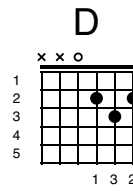

A Star Is Born - Shallow

Key of Em

Intro;

<p>Em</p> <p>3 2</p>	<p>D</p> <p>1 3 2</p>	<p>G</p> <p>2 1 4</p>
<p>C</p> <p>2 1 3 4</p>	<p>G</p> <p>2 1 4</p>	<p>D</p> <p>1 3 2</p>
<p>Em</p> <p>3 2</p>	<p>D</p> <p>1 3 2</p>	<p>G</p> <p>2 1 4</p>

Tell me something boy

Aren't you tired tryin' to fill that void?

Or do you need more

Ain't it hard keepin' it so hard core?

Refrain

I'm fallin'

In all the good times

I find myself longing for change

Am **D**

In the sha-ha-sha-ha-low

G **D** **Em**

We're far from the shallow n ow

(GAGA BUILD UP)

Em **Bm** **D** **A** **Em** **Bm** **D**

oooohhhhh oahhhh hhh, oahhhh hhhhhhh hhhhhhh hhh

Chorus (strum once and hold)