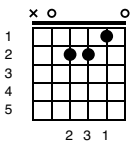

A Star Is Born - Shallow

Key of Em

Intro;

<p>Em</p> <p>3 2</p>	<p>D</p> <p>1 3 2</p>	<p>G</p> <p>2 1 4</p>
<p>C</p> <p>2 1 3 4</p>	<p>G</p> <p>2 1 4</p>	<p>D</p> <p>1 3 2</p>
<p>Em</p> <p>3 2</p>	<p>D</p> <p>1 3 2</p>	<p>G</p> <p>2 1 4</p>

Em

I'll never meet the ground

Am

Crash through the surface

D

Where they can't hurt us

G

D

Am **D**

In the sha-ha-sha-ha-low

G **D** **Em**

We're far from the shallow n ow

(GAGA BUILD UP)

Em **Bm** **D** **A** **Em** **Bm** **D**

oooohhhhh oahhhh hhh, oahhhh hhhhhhh hhhhhhh hhh

Chorus (strum once and hold)