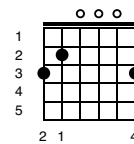

A Star Is Born - Shallow

Key of Em

Intro;

<p>Em</p> <p>3 2</p>	<p>D</p> <p>1 3 2</p>	<p>G</p> <p>2 1 4</p>
<p>C</p> <p>2 1 3 4</p>	<p>G</p> <p>2 1 4</p>	<p>D</p> <p>1 3 2</p>
<p>Em</p> <p>3 2</p>	<p>D</p> <p>1 3 2</p>	<p>G</p> <p>2 1 4</p>

In all the good times

G

D

Em

D

G

I find my

self longin'

Am **D**

In the sha-ha-sha-ha-low

G **D** **Em**

We're far from the shallow n ow

(GAGA BUILD UP)

Em **Bm** **D** **A** **Em** **Bm** **D**

oooohhhhh oahhhh hhh, oahhhh hhhhhhh hhhhhhh hhh

Chorus (strum once and hold)