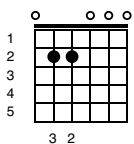

Refrain

Em

D

G

I'm

fal

lin'

C

In all the good times

G

D

Em

D

G

I find my

self longin'

for

change

C

G

D

And in the bad times I fear my self

Em

D

G

Em

D

G

Verse 2

Em

D

G

Tell me something boy