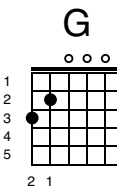

A Star Is Born - Shallow

Key of Em

Intro;

<p>Em</p> <p>3 2</p>	<p>D</p> <p>1 3 2</p>	<p>G</p> <p>2 1 4</p>
<p>C</p> <p>2 1 3 4</p>	<p>G</p> <p>2 1 4</p>	<p>D</p> <p>1 3 2</p>
<p>Em</p> <p>3 2</p>	<p>D</p> <p>1 3 2</p>	<p>G</p> <p>2 1 4</p>

Tell me something boy

Aren't you tired tryin' to fill that void?

Or do you need more

Ain't it hard keepin' it so hard core?

Refrain

I'm fallin'

In all the good times

I find myself longing for change