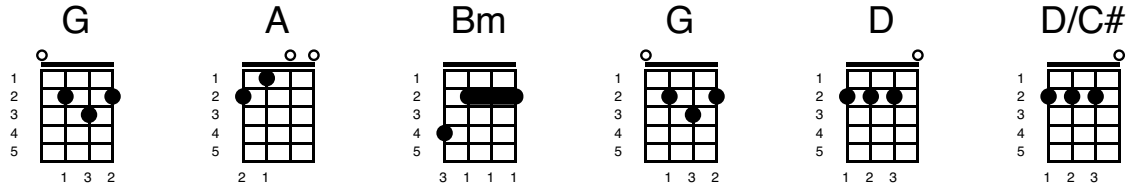

Annie's Song

Key of D

Intro

D Dsus4 D Dsus4 D Dsus4

Verse 1

D Dsus4 G A Bm G D

You fill up my sen ses like a night in a forest

A G F#m Em G A7

Like the mountains in spring time like a walk in the rain

G A Bm G D D/C#

Like a storm in the desert like a sleepy blue ocean

A G F#m Em A7 D Dsus4

You fill up my sen ses come fill me a gain

Verse 2

D Dsus4 G A Bm G D

Come let me love you, let me give my life to you

Let me drown in your laugh

ter, let me die in your arms

Let me lay down beside you, let me always be with you

Instrumental

let me give my life to you

Come let me love you, come love me again