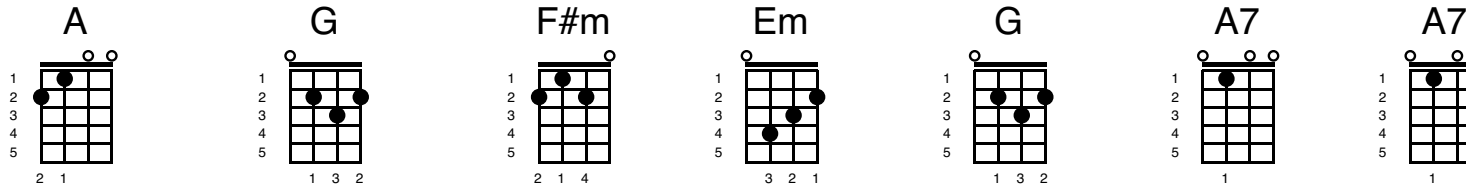

Annie's Song

Key of D

Intro

D Dsus4 D Dsus4 D Dsus4

Verse 1

D Dsus4 G A Bm G D

You fill up my sen ses like a night in a forest

A G F#m Em G A7

Come let me love you, let me give my life to you

Let me drown in your laugh

ter, let me die in your arms

Let me lay down beside you, let me always be with you

Instrumental

let me give my life to you

Come let me love you, come love me again