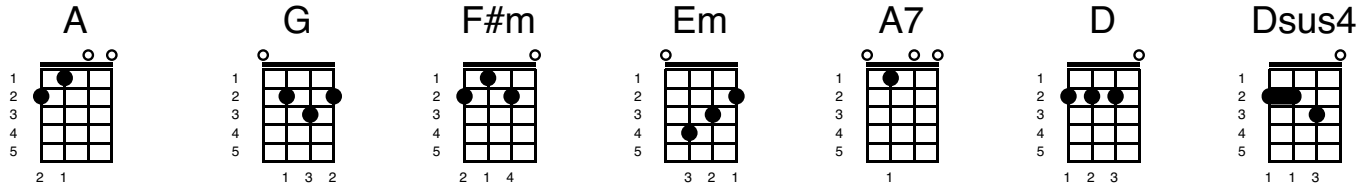

Annie's Song

Key of D

Intro

D Dsus4 D Dsus4 D Dsus4

Verse 1

D Dsus4 G A Bm G D

You fill up my sen ses like a night in a forest

A G F#m Em G A7

Come let me love you, let me give my life to you

Let me drown in your laugh

ter, let me die in your arms

Let me lay down beside you, let me always be with you

Instrumental

let me give my life to you

Come let me love you, come love me again