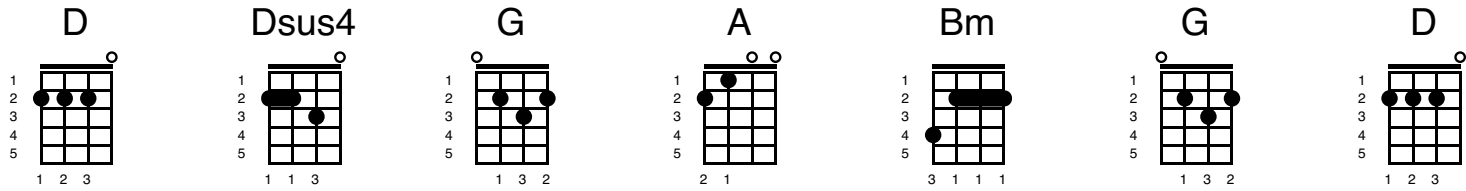

Annie's Song

Key of D

Intro

D Dsus4 D Dsus4 D Dsus4

Verse 1

D Dsus4 G A Bm G D

You fill up my sen ses like a night in a forest

A G F#m Em G A7

Come let me love you, let me give my life to you

Let me drown in your laugh

ter, let me die in your arms

Let me lay down beside you, let me always be with you

Instrumental

let me give my life to you

Come let me love you, come love me again