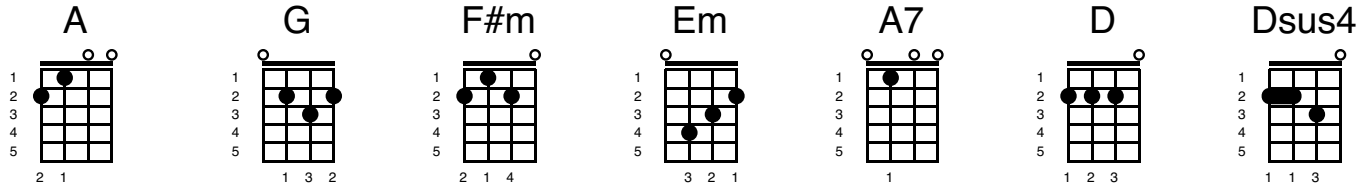

Annie's Song

Key of D

Intro

D Dsus4 D Dsus4 D Dsus4

Verse 1

D Dsus4 G A Bm G D

You fill up my sen ses like a night in a forest

A G F#m Em G A7

Like the mountains in spring time like a walk in the rain

G A Bm G D D/C#

Like a storm in the desert like a sleepy blue ocean

A G F#m Em A7 D Dsus4

You fill up my sen ses come fill me a gain

Verse 2

D Dsus4 G A Bm G D

Come let me love you, let me give my life to you

Let me drown in your laugh

ter, let me die in your arms

Let me lay down beside you, let me always be with you

Instrumental

let me give my life to you

Come let me love you, come love me again