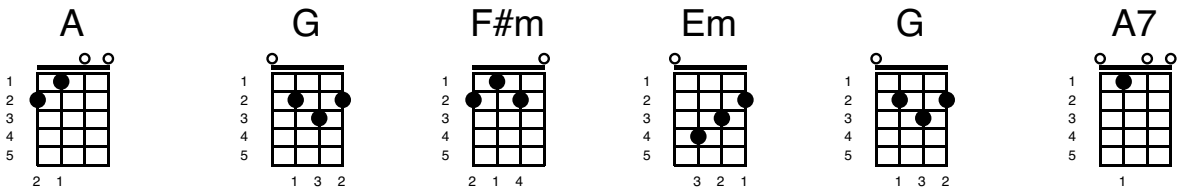

Annie's Song

Key of D

Intro

D Dsus4 D Dsus4 D Dsus4

Verse 1

D Dsus4 G A Bm G D

You fill up my sen ses like a night in a forest

A G F#m Em G A7

Like the mountains in spring time like a walk in the rain

G A Bm G D D/C#

Like a storm in the desert like a sleepy blue ocean

A G F#m Em A7 D Dsus4

You fill up my sen ses come fill me a gain

Verse 2

D Dsus4 G A Bm G D

Come let me love you, let me give my life to you

Let me drown in your laugh

ter, let me die in your arms

Let me lay down beside you, let me always be with you

Instrumental

let me give my life to you

Come let me love you, come love me again