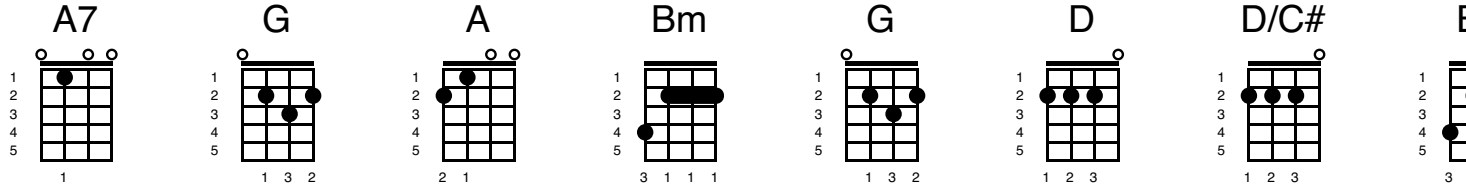

Annie's Song

Key of D

Intro

D Dsus4 D Dsus4 D Dsus4

Verse 1

D Dsus4 G A Bm G D

You fill up my sen ses like a night in a forest

A G F#m Em G A7

Come let me love you, let me give my life to you

Let me drown in your laugh

ter, let me die in your arms

Let me lay down beside you, let me always be with you

Instrumental

let me give my life to you

Come let me love you, come love me again