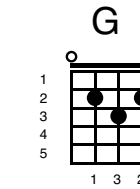

Oh...

please...

stay... by

me...,

Diana