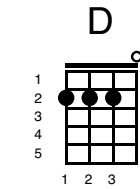

Oh...

please...

stay... by

me...,

Diana