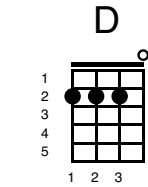

As the birds up in the trees