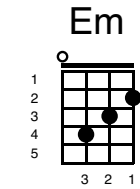

Oh...

please...

stay... by

me...,

Diana