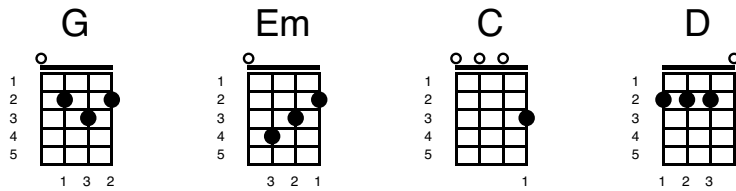

Diana

Key of G

"Diana" (1957)

Artist: Paul Anka

Intro

Intro:

Verse 1

I'm so young and you're so old

me...,

Diana

Verse

Thrills I get when you hold me close

Oh, my darling, you're the most

I love you but do you love me

Oh, Diana, can't you see

I love you with all my heart

And I hope we'll never part

Oh, please stay with me,

Diana

Bridge

Oh, my darlin', oh, my lover

Tell me that there is no other

I love you with my heart

D 	D 	D 	D 	D 	D 
Oh-	oh,	oh-	oh,	oh-	oh

Verse 3
(Same Chords as Verse 1 and 2)

G 	Em 
Only you can take my heart	

C 	D 
Only you can tear it apart	

G 	Em 
When you hold me in your loving arms	

C 	D 
I can feel you giving all your charms	

G 	Em 
Hold me, darling, ho-ho hold me tight	