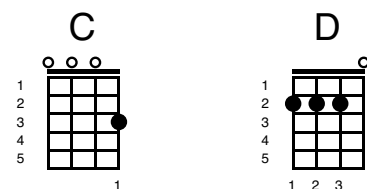

'Cause forever I will pray