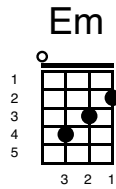

You and I will be as free