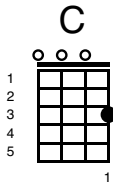

As the birds up in the trees