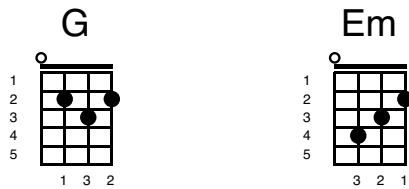

Diana

Key of G

"Diana" (1957)

Artist: Paul Anka

Intro

Intro:

Verse 1

I'm so young and you're so old

me...,

Diana

Verse

Thrills I get when you hold me close

Oh, my darling, you're the most

I love you but do you love me

Oh, Diana, can't you see

I love you with all my heart

And I hope we'll never part

Oh, please stay with me,

Diana

Bridge

Oh, my darlin', oh, my lover

Tell me that there is no other

I love you with my heart

D 	D 	D 	D 	D 	D 
Oh-	oh,	oh-	oh,	oh-	oh

Verse 3
(Same Chords as Verse 1 and 2)

G 	Em 
Only you can take my heart	

C 	D 
Only you can tear it apart	

G 	Em 
When you hold me in your loving arms	

C 	D 
I can feel you giving all your charms	

G 	Em 
Hold me, darling, ho-ho hold me tight	