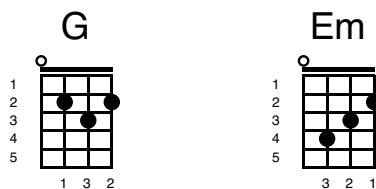

I don't care just what they say