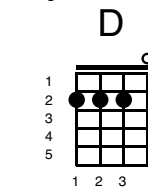

Diana

Key of G

"Diana" (1957)

Artist: Paul Anka

Intro

Intro:

Verse 1

I'm so young and you're so old

me...,

Diana

Verse

Thrills I get when you hold me close

Oh, my darling, you're the most

I love you but do you love me

Oh, Diana, can't you see

I love you with all my heart

Verse 3
(Same Chords as Verse 1 and 2)

G 	Em 
Only you can take my heart	

C 	D 
Only you can tear it apart	

G 	Em 
When you hold me in your loving arms	

C 	D 
I can feel you giving all your charms	

G 	Em 
Hold me, darling, ho-ho hold me tight	