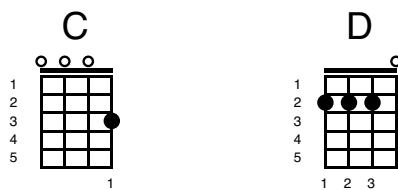

Diana

Key of G

"Diana" (1957)

Artist: Paul Anka

Intro

Intro:

Verse 1

I'm so young and you're so old

me...,

Diana

Verse

Thrills I get when you hold me close

Oh, my darling, you're the most

I love you but do you love me

Oh, Diana, can't you see

I love you with all my heart

And I hope we'll never part

Oh, please stay with me,

Diana

Bridge

Oh, my darlin', oh, my lover

Tell me that there is no other

I love you with my heart

D 	D 	D 	D 	D 	D 
Oh-	oh,	oh-	oh,	oh-	oh

Verse 3
(Same Chords as Verse 1 and 2)

G 	Em 
Only you can take my heart	

C 	D 
Only you can tear it apart	

G 	Em 
When you hold me in your loving arms	

C 	D 
I can feel you giving all your charms	

G 	Em 
Hold me, darling, ho-ho hold me tight	