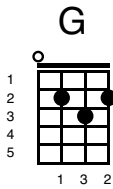

You and I will be as free