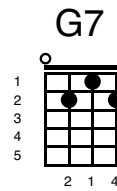

You'll be doing all
D7

right, with your Christmas of white

G

But I'll have a blue, blue, blue, blue Christmas

You'll be doing all
D7

right, with your Christmas of white

G

But I'll have a blue, blue, blue, blue Christmas