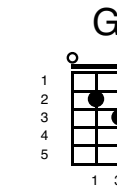

Blue Christmas

Key of G

Elvis Presley 1957 (Billy Hayes and Jay W. Johnson)

Two versions:

Version 1

I'll have a blue Christmas without you

I'll be so blue thinking about you

Decorations of red on a green Christmas tree

G

But I'll have a blue, blue, blue, blue Christmas

You'll be doing all
D7

right, with your Christmas of white

G

But I'll have a blue, blue, blue, blue Christmas