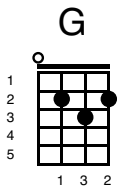

Blue Christmas

Key of G

Elvis Presley 1957 (Billy Hayes and Jay W. Johnson)

Two versions:

Version 1

I'll have a blue Christmas without you

I'll be so blue thinking about you

Decorations of red on a green Christmas tree

G

But I'll have a blue, blue, blue, blue Christmas

You'll be doing all
D7

right, with your Christmas of white

G

But I'll have a blue, blue, blue, blue Christmas