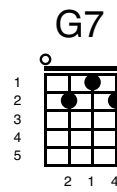

Blue Christmas

Key of G

Elvis Presley 1957 (Billy Hayes and Jay W. Johnson)

Two versions:

Version 1

I'll have a blue Christmas without you

I'll be so blue thinking about you

Decorations of red on a green Christmas tree

G

But I'll have a blue, blue, blue, blue Christmas

You'll be doing all
D7

right, with your Christmas of white

G

But I'll have a blue, blue, blue, blue Christmas