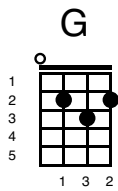

You'll be doing all
D7

right, with your Christmas of white

G

But I'll have a blue, blue, blue, blue Christmas

You'll be doing all
D7

right, with your Christmas of white

G

But I'll have a blue, blue, blue, blue Christmas