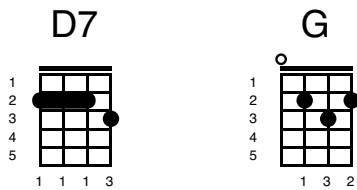

Blue Christmas

Key of G

Elvis Presley 1957 (Billy Hayes and Jay W. Johnson)

Two versions:

Version 1

I'll have a blue Christmas without you

I'll be so blue thinking about you

Decorations of red on a green Christmas tree

Won't be the same dear, if you're not here with me

And the when those blue snowflakes start falling

That's when those blue memories start calling

You'll be doing all
D7

right, with your Christmas of white

G

But I'll have a blue, blue, blue, blue Christmas

You'll be doing all
D7

right, with your Christmas of white

G

But I'll have a blue, blue, blue, blue Christmas