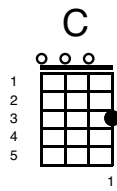

You'll be doing all
D7

right, with your Christmas of white

G

But I'll have a blue, blue, blue, blue Christmas

You'll be doing all
D7

right, with your Christmas of white

G

But I'll have a blue, blue, blue, blue Christmas