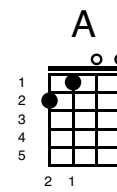

Blue Christmas

Key of G

Elvis Presley 1957 (Billy Hayes and Jay W. Johnson)

Two versions:

Version 1

I'll have a blue Christmas without you

I'll be so blue thinking about you

Decorations of red on a green Christmas tree

G

But I'll have a blue, blue, blue, blue Christmas

You'll be doing all
D7

right, with your Christmas of white

G

But I'll have a blue, blue, blue, blue Christmas