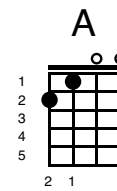

You'll be doing all
D7

right, with your Christmas of white

G

But I'll have a blue, blue, blue, blue Christmas

You'll be doing all
D7

right, with your Christmas of white

G

But I'll have a blue, blue, blue, blue Christmas