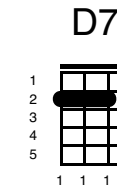

You'll be doing all
D7

right, with your Christmas of white

G