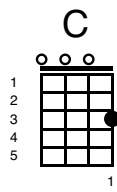

Blue Christmas

Key of G

Elvis Presley 1957 (Billy Hayes and Jay W. Johnson)

Two versions:

Version 1

I'll have a blue Christmas without you

I'll be so blue thinking about you

Decorations of red on a green Christmas tree

G

But I'll have a blue, blue, blue, blue Christmas

You'll be doing all
D7

right, with your Christmas of white

G

But I'll have a blue, blue, blue, blue Christmas