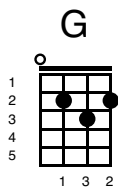

Blue Christmas

Key of G

Elvis Presley 1957 (Billy Hayes and Jay W. Johnson)

Two versions:

Version 1

I'll have a blue Christmas without you

I'll be so blue thinking about you

Decorations of red on a green Christmas tree

G

But I'll have a blue, blue, blue, blue Christmas

You'll be doing all
D7

right, with your Christmas of white

G

But I'll have a blue, blue, blue, blue Christmas