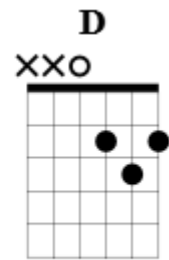

Perfect -Ed Sheeran

[VERSE]

G Em C D
I found a love for me Darling just dive right in, and follow my lead

G Em C
Well I found a girl beautiful and sweet I never knew you were the someone waiting for

D
me

[PRE-CHORUS]

Cause we were just kids when we
G Em C G D
fell in love Not knowing what it was, I will not give you up this ti- ime

G Em
But darling just kiss me slow, your heart is all I own

C D
And in your eyes you're holding mine

[CHORUS]

Em C G D
Baby, I'm dancing in the dark, with you between my
Em C G D Em
arms Barefoot on the grass, listening to our favorite song

C G D Em
When you said you looked a mess, I whispered underneath my breath

C G D G
But you heard it, darling you look perfect tonight

| **G D Em D | C D |**

[VERSE]

G **Em**
Well I found a woman, stronger than anyone I know
C **D**
She shares my dreams, I hope that someday I'll share her home
G **Em**
I found a love, to carry more than just my secrets
C **D**
To carry love, to carry children of our own