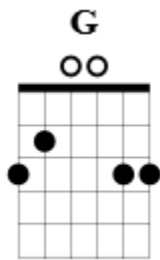

Perfect -Ed Sheeran

[VERSE]

G Em C D
I found a love for me Darling just dive right in, and follow my lead

G Em C
Well I found a girl beautiful and sweet I never knew you were the someone waiting for

D
me

[PRE-CHORUS]

Cause we were just kids when we
G Em C G D
fell in love Not knowing what it was, I will not give you up this ti- ime

G Em
But darling just kiss me slow, your heart is all I own

C D
And in your eyes you're holding mine

[CHORUS]

Em C G D
Baby, I'm dancing in the dark, with you between my
Em C G D Em
arms Barefoot on the grass, listening to our favorite song

C G D Em
When you said you looked a mess, I whispered underneath my breath

C G D G
But you heard it, darling you look perfect tonight

| **G D Em D | C D |**

[VERSE]

G **Em**
Well I found a woman, stronger than anyone I know
C **D**
She shares my dreams, I hope that someday I'll share her home
G **Em**
I found a love, to carry more than just my secrets
C **D**
To carry love, to carry children of our own