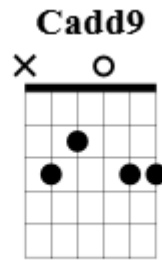

Perfect -Ed Sheeran

[VERSE]

G Em C D
I found a love for me Darling just dive right in, and follow my lead

G Em C
Well I found a girl beautiful and sweet I never knew you were the someone waiting for

D
me

[PRE-CHORUS]

[CHORUS]

Em C G D
Baby, I'm dancing in the dark, with you between my
Em C G D Em
arms Barefoot on the grass, listening to our favorite song

C G D Em
When you said you looked a mess, I whispered underneath my breath

C G D G
But you heard it, darling you look perfect tonight

| **G D Em D | C D |**

[VERSE]

G **Em**
Well I found a woman, stronger than anyone I know
C **D**
She shares my dreams, I hope that someday I'll share her home
G **Em**
I found a love, to carry more than just my secrets
C **D**
To carry love, to carry children of our own

[INTERLUDE]

G **Em** **C** **D**

[CHORUS]

Em **C** **G** **D** **Em**
Baby, I'm dancing in the dark, with you between my arms
C **G** **D** **Em**
Barefoot on the grass, listening to our favorite song
C **G** **D** **Em**
I have faith in what I see, now I know I have met an angel
C **G** **D**
In person, and she looks perfect