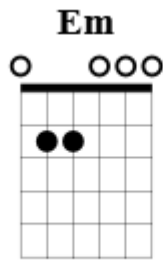

Perfect -Ed Sheeran

[VERSE]

G Em C D
I found a love for me Darling just dive right in, and follow my lead

G Em C
Well I found a girl beautiful and sweet I never knew you were the someone waiting for

D
me

[PRE-CHORUS]

Cause we were just kids when we
G Em C G D
fell in love Not knowing what it was, I will not give you up this ti- ime

G Em
But darling just kiss me slow, your heart is all I own

C D
And in your eyes you're holding mine

[CHORUS]

Em C G D
Baby, I'm dancing in the dark, with you between my
Em C G D Em
arms Barefoot on the grass, listening to our favorite song

C G D Em
When you said you looked a mess, I whispered underneath my breath

[INTERLUDE]

G **Em** **C** **D**

[CHORUS]

Em **C** **G** **D** **Em**
Baby, I'm dancing in the dark, with you between my arms
C **G** **D** **Em**
Barefoot on the grass, listening to our favorite song
C **G** **D** **Em**
I have faith in what I see, now I know I have met an angel
C **G** **D**
In person, and she looks perfect