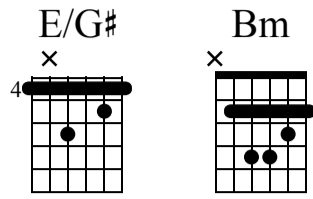

With A Little Help From My Friends

Standard tuning

♩ = 90

s.guit.

Musical notation for measures 1-4. Measure 1: E/G# chord, notes G#4, B4, D5. Measure 2: Slur over B4, D5. Measure 3: E/G# chord, notes G#4, B4, D5. Measure 4: Slur over B4, D5. Measure 5: Bm chord, notes G#4, B4, D5. Measure 6: Slur over B4, D5. Measure 7: Bm chord, notes G#4, B4, D5. Measure 8: Slur over B4, D5.

Musical notation for measures 25-28. Treble clef, standard notation with a triplet in measure 26 and slurs in measure 28. Bass clef, guitar tablature with fret numbers (0, 2, 4, 2, 0, 7, 7, 9, 7, 7, 2, 0, 3, 3, 3) and a capo bracket labeled '3'. Performance instructions: 'let ring', 'H', and '1/2'.

Musical notation for measures 33-36. Treble clef, standard notation with 'X' marks. Bass clef, guitar tablature with fret numbers (4, 6, 5, 2, 4, 2, 2, 4, 0, X, X, 4, 4, 2) and a capo bracket labeled '3'. Performance instructions: 'sl.' and '1/2'.

Musical notation for measures 37-40. Treble clef, standard notation with triplets in measure 37 and 'X' marks. Bass clef, guitar tablature with 'X' marks and fret numbers (2, 2, 2, 0, X, X, X, X, 0, 2, 4, 2, 2, 2, 2, 5, 6, 4, 2). Performance instructions: 'sl.'.