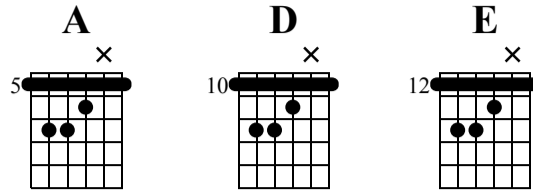

Wipeout - Electric guitar Shapes

Standard tuning
♩ = 215

s.guit.

1 A A A

2 A A

3 A

4 A A

5 A A

14 A A A

15 A A A

The musical score consists of five systems, each with a treble clef staff and a guitar tablature staff. The first system contains measures 1-3, the second 4-6, the third 7-9, the fourth 10-12, and the fifth 13-15. Chord shapes are indicated by letters above the notes. The tablature staff shows fret numbers (7, 5, 6) and bar lines.