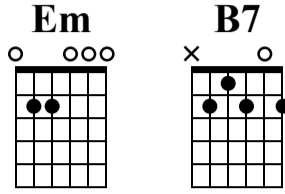

Paint it, Black

tabs by wooki321

Rolling Stones

Words & Music by Jagger/Richards

Standard tuning

Moderate ♩ = 140

Intro

♩ = 200

s.guit.

let ring

Verse

♩ = 155

Em

B7

Chorus

Musical notation for measures 21-25. The top staff shows a melodic line with notes and accidentals. The bottom staff shows guitar tablature with fret numbers and bar lines.

Musical notation for Verse 4 (measures 59-62). Includes treble clef, notes, and guitar tablature (TAB) with fret numbers and slurs.

Chorus

Musical notation for Chorus (measures 63-67). Includes treble clef, notes, and guitar tablature (TAB) with fret numbers.

Musical notation for Chorus (measures 68-72). Includes treble clef, notes, and guitar tablature (TAB) with fret numbers.

Outro

Musical notation for Outro (measures 73-77). Includes treble clef, notes, and guitar tablature (TAB) with fret numbers and slurs. Ends with a repeat sign and '3x'.