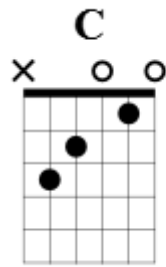

STAND BY ME

Intro

G x8 Em x8 Cx4 Dx4 Gx8 - Throughout

[Verse 1]

G Em
When the night has come, and the land is dark

C D G
And the moon is the only light we'll see

G Em C D G
No, I won't be afraid, No, I won't be afraid Just as long as you stand, stand by me.
So, darling, darling,

[Chorus]

G x8 Em x8 Cx4 Dx4 Gx8
stand by me, Oh, stand by me, oh, stand, stand by me, Stand by me.

[Verse 2]

G Em
If the sky that we look upon Should tumble and fall

C D G
Or the mountain should crumble in the sea,