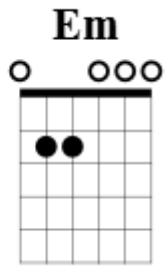

STAND BY ME

Intro

G x8 Em x8 Cx4 Dx4 Gx8 - Throughout

[Verse 1]

G Em
When the night has come, and the land is dark

C D G
And the moon is the only light we'll see

G Em C D G
No, I won't be afraid, No, I won't be afraid Just as long as you stand, stand by me.
So, darling, darling,

[Chorus]

G x8 Em x8 Cx4 Dx4 Gx8
stand by me, Oh, stand by me, oh, stand, stand by me, Stand by me.

[Verse 2]

G Em
If the sky that we look upon Should tumble and fall

C D G
Or the mountain should crumble in the sea,