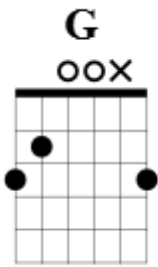

STAND BY ME

Intro

G x8 Em x8 Cx4 Dx4 Gx8 - Throughout

[Verse 1]

G Em
When the night has come, and the land is dark

C D G
And the moon is the only light we'll see

G Em C D G
No, I won't be afraid, No, I won't be afraid Just as long as you stand, stand by me.
So, darling, darling,

[Chorus]

G x8 Em x8 Cx4 Dx4 Gx8
stand by me, Oh, stand by me, oh, stand, stand by me, Stand by me.

[Verse 2]

G Em
If the sky that we look upon Should tumble and fall

C D G
Or the mountain should crumble in the sea,