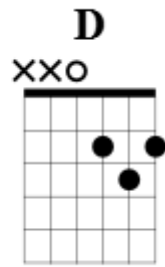

STAND BY ME

Intro

G x8 Em x8 Cx4 Dx4 Gx8 - Throughout

[Verse 1]

G Em
When the night has come, and the land is dark

C D G
And the moon is the only light we'll see

G Em C D G
No, I won't be afraid, No, I won't be afraid Just as long as you stand, stand by me.
So, darling, darling,

[Chorus]

G x8 Em x8 Cx4 Dx4 Gx8
stand by me, Oh, stand by me, oh, stand, stand by me, Stand by me.

[Verse 2]

G Em
If the sky that we look upon Should tumble and fall

C D G
Or the mountain should crumble in the sea,