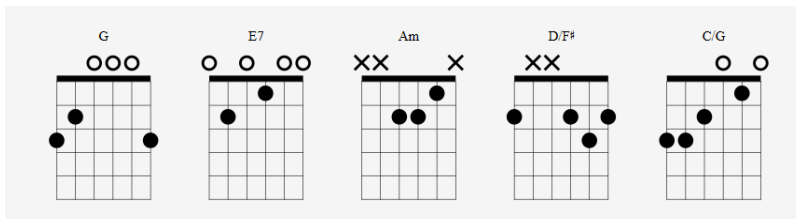

Silent Night (Guitar in C)

C

Silent night! holy night!

G

All is calm

C

all is bright

F

Round yon virgin mother and child

C

F

Holy infant so tender and mild

C

G

Sleep in heavenly peace, Sleep in heavenly peace

C

C

G

C

Trickier (but prettier alternative last line)

G

E7

Am – D7 / F#

Sleep in heavenly pea - ce,