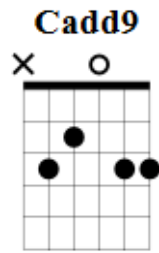

Shotgun – George Ezra (Capo 5 to play with uke)

G Home grown alligator, **C** See you later **Em** Gotta hit the road **D** Gotta hit the road
G Sun and **C** change in the atmosphere **Em** Architecture unfamiliar
Em I can get used to this **D**

Bridge

G Time flies by in the **C** yellow and green **Em** Stick around and you'll see what I mean **D**
G There's a mountain top that I'm dreaming of **C** If you need me you know where I'll be **Em** **D**

Chorus

G I'll be riding shotgun underneath the hot sun **C** Feeling like I'm someone **Em** **D** (twice)

Verse 2

G The south of the equator, navigator, **C** Gotta hit the road, **Em** Gotta hit the road **D**
G Deep sea diving around the clock, **C** Bikini bottom, larger tops
Em I could get used to this **D**

Bridge and Chorus

G We got two in the front and two in the back **C** Sailing along **Em** and we don't look back. **D**

Bridge and Chorus again