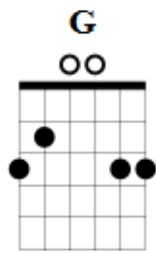

Shotgun – George Ezra (Capo 5 to play with uke)

G Home grown alligator, **C** See you later **Em** Gotta hit the road **D** Gotta hit the road
G Sun and **C** change in the atmosphere **Em** Architecture unfamiliar
Em I can get used to this **D**

Bridge

G Time flies by in the **C** yellow and green **Em** Stick around and you'll see what I mean **D**
G There's a mountain top that I'm dreaming of **C** If you need me you know where I'll be **Em** **D**

Chorus

G I'll be riding shotgun underneath the hot sun **C** Feeling like I'm someone **Em** **D** (twice)

Verse 2

G The south of the equator, navigator, **C** Gotta hit the road, **Em** Gotta hit the road **D**
G Deep sea diving around the clock, **C** Bikini bottom, larger tops
Em I could get used to this **D**

Bridge and Chorus

G We got two in the front and two in the back **C** Sailing along **Em** and we don't look back. **D**

Bridge and Chorus again