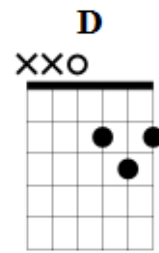

Shotgun – George Ezra (Capo 5 to play with uke)

G Home grown alligator, **C** See you later **Em** Gotta hit the road **D** Gotta hit the road
G Sun and **C** change in the atmosphere **Em** Architecture unfamiliar
Em I can get used to this **D**

Bridge

G Time flies by in the **C** yellow and green **Em** Stick around and you'll see what I mean **D**
G There's a mountain top that I'm dreaming of **C** If you need me you know where I'll be **Em** **D**

Chorus

G I'll be riding shotgun underneath the hot sun **C** Feeling like I'm someone **Em** **D** (twice)

Verse 2

G The south of the equator, navigator, **C** Gotta hit the road, **Em** Gotta hit the road **D**
G Deep sea diving around the clock, **C** Bikini bottom, larger tops
Em I could get used to this **D**

Bridge and Chorus

G We got two in the front and two in the back **C** Sailing along **Em** and we don't look back. **D**

Bridge and Chorus again