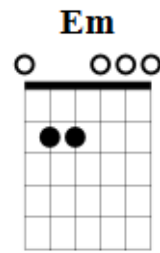

Shotgun – George Ezra (Capo 5 to play with uke)

G Home grown alligator, **C** See you later **Em** Gotta hit the road **D** Gotta hit the road
G Sun and **C** change in the atmosphere **Em** Architecture unfamiliar
Em I can get used to this **D**

Bridge

G Time flies by in the **C** yellow and green **Em** Stick around and you'll see what I mean **D**
G There's a mountain top that I'm dreaming of **C** If you need me you know where I'll be **Em** **D**

Chorus

G I'll be riding shotgun underneath the hot sun **C** Feeling like I'm someone **Em** **D** (twice)

Verse 2

G The south of the equator, navigator, **C** Gotta hit the road, **Em** Gotta hit the road **D**
G Deep sea diving around the clock, **C** Bikini bottom, larger tops
Em I could get used to this **D**

Bridge and Chorus

G We got two in the front and two in the back **C** Sailing along **Em** and we don't look back. **D**

Bridge and Chorus again