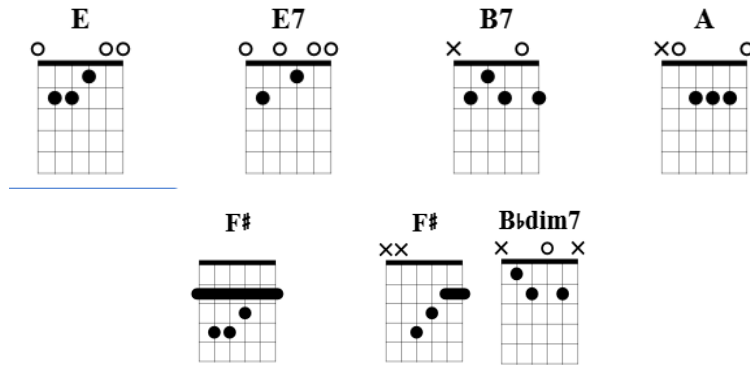

Blue Christmas – Elvis

E B7
 I'll have a blue Christmas without you
B7 E
 I'll be so blue thinking about you
E E7 A
 Decorations of red on a green Christmas tree
F# B7
 Won't be the same dear, if you're not here with me

E B
 And when those blue snowflakes start falling
B7 E
 That's when those blue memories start calling
E E7 Ax4 (Bb dim x4)
 You'll be doing all right, with your Christmas of white
B7 E
 But I'll have a blue, blue, blue, blue Christmas

Ex8 Bx8 B7x8 Ex8

E E7 A
 You'll be doing all right, with your Christmas of white
B7 E
 But I'll have a blue, blue, blue, blue Christmas