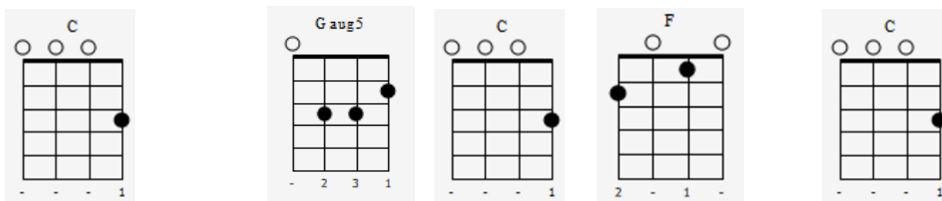

Verse 3

And as the years go by Our friendship will never die