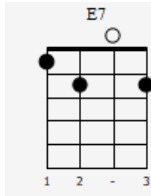

You've got troubles, I've got 'em too