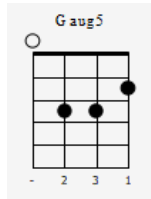

You've got a friend in me You've got a friend in me