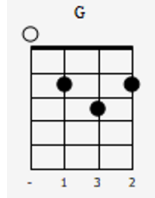

## Intro

Intro musical notation showing chords: C, E7, Am, Ab7, C, G, C. Includes a treble clef, 4/4 time signature, and a bass line with fret numbers.

Chord diagrams for the first line of lyrics: C, G aug5, C, F, C.

Chord diagrams for the fourth line of lyrics: F, D7, C, E7, Am.

You just remember what your old pal said

Chord diagrams for the fifth line of lyrics: D7, G, C, A7.

Boy, you've got a friend in me

Yeah, you've got a friend in me

Chord diagrams for this section: C (032010), E7 (020110), Am (020130), Ab7 (020130), C (032010), G (032000), C (032010).

Bass line fret numbers: 0, 0, 3, 3, 6, 7, 3, (3), 0, 6, 5, 3, (3), 3, 2, 1, 0, (0), 4, 0, (0).

You're gonna see it's our de---st-----iny

You've got a friend in me,  
You've got a friend in me

You've got a friend in me

The musical score is in 4/4 time. It features a melody line in the treble clef and a bass line with chord diagrams above. The chords are C, E7, Am, A7, C, G, and C. The melody includes a triplet of eighth notes in the first measure and a quarter note in the second measure.