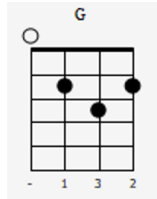

## Intro

Intro musical notation showing chords: C, E7, Am, Ab7, C, G, C. Includes a treble clef, 4/4 time signature, and a bass line with fret numbers.

Chord diagrams for the first line of lyrics: C, G aug5, C, F, C.

You've got a friend in me You've got a friend in me

Chord diagrams for the second line of lyrics: F, C, E7, Am.

When the road looks rough ahead

Chord diagrams for the third line of lyrics: F, C, E7, Am.

And you're miles and miles From your nice warm bed

Chord diagrams for the fourth line of lyrics: F, D7, C, E7, Am.

You just remember what your old pal said

Chord diagrams for the fifth line of lyrics: D7, G, C, A7.

Boy, you've got a friend in me

Yeah, you've got a friend in me

You're gonna see it's our de---st-----iny

You've got a friend in me,  
You've got a friend in me

You've got a friend in me

The musical score is in 4/4 time. It features a melody line in the treble clef and a bass line with chord diagrams above. The chords are C, E7, Am, A7, C, G, and C. The melody includes a triplet of eighth notes in the first measure and a quarter note in the second measure.