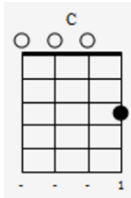

## Intro

Intro musical notation showing chords: C, E7, Am, Ab7, C, G, C. Includes a treble clef, 4/4 time signature, and a bass line with fret numbers.

Chord diagrams for the first line of lyrics: C, G aug5, C, F, C.

Chord diagrams for the fourth line of lyrics: F, D7, C, E7, Am.

You just remember what your old pal said

Chord diagrams for the fifth line of lyrics: D7, G, C, A7.

Boy, you've got a friend in me

Yeah, you've got a friend in me

Chord diagrams for this section: C (032010), E7 (020110), Am (020130), Ab7 (020130), C (032010), G (032000), C (032010).

Bass line fret numbers: 0, 0, 3, 3, 6, 7, 3, (3), 0, 6, 5, 3, (3), 3, 2, 1, 0, (0), 4, 0, (0).

You're gonna see it's our de---st-----iny

You've got a friend in me,  
You've got a friend in me

You've got a friend in me

The musical score is in 4/4 time. It features a melody line in the treble clef and a bass line with chord diagrams above. The chords are C, E7, Am, A7, C, G, and C. The melody includes a triplet of eighth notes in the first measure and a quarter note in the second measure.