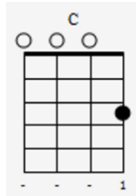

You've got troubles, I've got 'em too