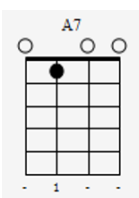

## Intro

Intro musical notation showing chords: C, E7, Am, Ab7, C, G, C. Includes a treble clef, 4/4 time signature, and a bass line with fret numbers.

Chord diagrams for the first line of lyrics: C, G aug5, C, F, C.

Chord diagrams for the fourth line of lyrics: F, D7, C, E7, Am.

You just remember what your old pal said

Chord diagrams for the fifth line of lyrics: D7, G, C, A7.

Boy, you've got a friend in me

Yeah, you've got a friend in me

Chord diagrams for this section: C (032010), E7 (020110), Am (020130), Ab7 (020130), C (032010), G (032000), C (032010).

Bass line fret numbers: 0, 0, 3, 3, 6, 7, 3, (3), 0, 6, 5, 3, (3), 3, 2, 1, 0, (0), 4, 0, (0).

You're gonna see it's our de---st-----iny

You've got a friend in me,  
You've got a friend in me

You've got a friend in me

The musical score is in 4/4 time. It features a melody line in the treble clef and a bass line with chord diagrams above. The chords are C, E7, Am, A7, C, G, and C. The melody includes a triplet of eighth notes in the first measure and a quarter note in the second measure.