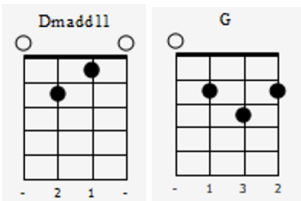

It's me and you, boy