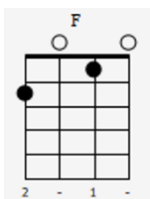

There isn't anything I wouldn't do for you