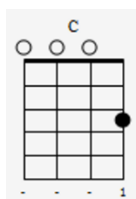

There isn't anything I wouldn't do for you