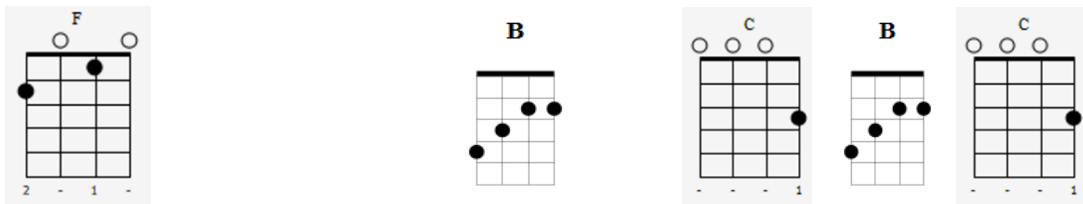

Some other folks might be a little bit smarter than I am Bigger and stronger too maybe