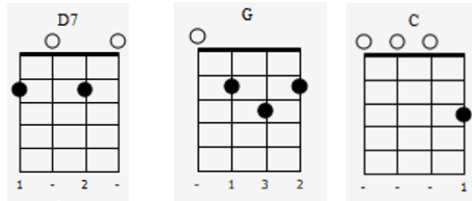

You've got a friend in me