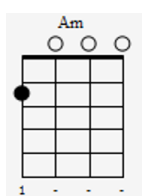

You've got troubles, I've got 'em too