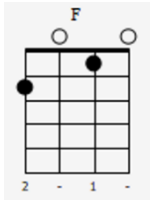

## Intro

Intro musical notation showing chords: C, E7, Am, Ab7, C, G, C. Includes a treble clef, 4/4 time signature, and a bass line with fret numbers.

Chord diagrams for the first line of lyrics: C, G aug5, C, F, C.

Chord diagrams for the fourth line of lyrics: F, D7, C, E7, Am.

You just remember what your old pal said

Chord diagrams for the fifth line of lyrics: D7, G, C, A7.

Boy, you've got a friend in me

Yeah, you've got a friend in me

Chord diagrams for this section: C (032010), E7 (020110), Am (020130), Ab7 (020130), C (032010), G (032000), C (032010).

Bass line fret numbers: 0, 0, 3, 3, 6, 7, 3, (3), 0, 6, 5, 3, (3), 3, 2, 1, 0, (0), 4, 0, (0).

You're gonna see it's our de---st-----iny

You've got a friend in me,  
You've got a friend in me

You've got a friend in me

The musical score is in 4/4 time. It features a melody line in the treble clef and a bass line with chord diagrams above. The chords are C, E7, Am, A7, C, G, and C. The melody includes a triplet of eighth notes in the first measure and a quarter note in the second measure.