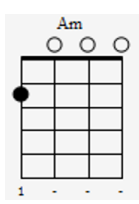

## Intro

Intro musical notation showing chords: C, E7, Am, Ab7, C, G, C. Includes a treble clef, 4/4 time signature, and a bass line with fret numbers.

Chord diagrams for the first line of lyrics: C, G aug5, C, F, C.

Chord diagrams for the fourth line of lyrics: F, D7, C, E7, Am.

You just remember what your old pal said

Chord diagrams for the fifth line of lyrics: D7, G, C, A7.

Boy, you've got a friend in me

Yeah, you've got a friend in me

Chord diagrams for this section: C (032010), E7 (020110), Am (020130), Ab7 (020130), C (032010), G (032000), C (032010).

Bass line fret numbers: 0, 0, 3, 3, 6, 7, 3, (3), 0, 6, 5, 3, (3), 3, 2, 1, 0, (0), 4, 0, (0).

You're gonna see it's our de---st-----iny

You've got a friend in me,  
You've got a friend in me

You've got a friend in me

The musical score is in 4/4 time. It features a melody line in the treble clef and a bass line with chord diagrams above. The chords are C, E7, Am, A7, C, G, and C. The melody includes a triplet of eighth notes in the first measure and a quarter note in the second measure.