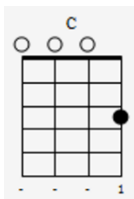

You've got a friend in me You've got a friend in me