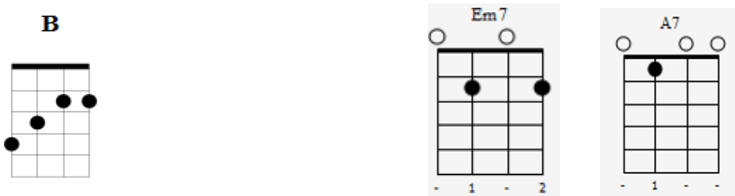

But none of them will ever love you, the way I do,