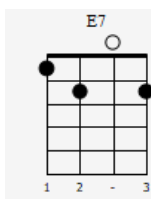

There isn't anything I wouldn't do for you