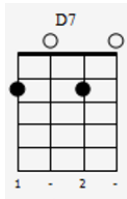

## Intro

Intro musical notation showing chords: C, E7, Am, Ab7, C, G, C. Includes a treble clef, 4/4 time signature, and a bass line with fret numbers.

Chord diagrams for the first line of lyrics: C, G aug5, C, F, C.

You've got a friend in me You've got a friend in me

Chord diagrams for the second line of lyrics: F, C, E7, Am.

When the road looks rough ahead

Chord diagrams for the third line of lyrics: F, C, E7, Am.

And you're miles and miles From your nice warm bed

Chord diagrams for the fourth line of lyrics: F, D7, C, E7, Am.

You just remember what your old pal said

Chord diagrams for the fifth line of lyrics: D7, G, C, A7.

Boy, you've got a friend in me

Yeah, you've got a friend in me

You're gonna see it's our de---st-----iny

You've got a friend in me,  
You've got a friend in me

You've got a friend in me

The musical score is in 4/4 time. It features a melody line in the treble clef and a bass line with chord diagrams above. The chords are C, E7, Am, A7, C, G, and C. The melody includes a triplet of eighth notes in the first measure and a quarter note in the second measure.