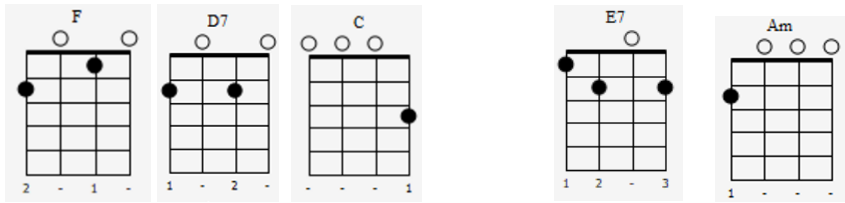

We stick together and we see it through