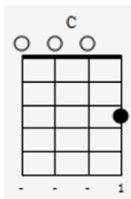

## Intro

Intro musical notation showing chords: C, E7, Am, Ab7, C, G, C. Includes a treble clef, 4/4 time signature, and a bass line with fret numbers.

Chord diagrams for the first line of lyrics: C, G aug5, C, F, C.

Chord diagrams for the fourth line of lyrics: F, D7, C, E7, Am.

You just remember what your old pal said

Chord diagrams for the fifth line of lyrics: D7, G, C, A7.

Boy, you've got a friend in me

Yeah, you've got a friend in me

Chord diagrams for this section: C (032010), E7 (020110), Am (020130), Ab7 (020130), C (032010), G (032000), C (032010).

Bass line fret numbers: 0, 0, 3, 3, 6, 7, 3, (3), 0, 6, 5, 3, (3), 3, 2, 1, 0, (0), 4, 0, (0).

You're gonna see it's our de---st-----iny

You've got a friend in me,  
You've got a friend in me

You've got a friend in me

The musical score is in 4/4 time. It features a melody line in the treble clef and a bass line with chord diagrams above. The chords are C, E7, Am, A7, C, G, and C. The melody includes a triplet of eighth notes in the first measure and a quarter note in the second measure.