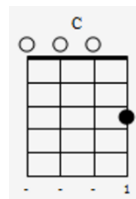

You've got a friend in me You've got a friend in me