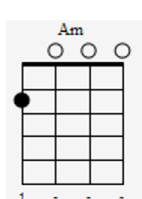

There isn't anything I wouldn't do for you