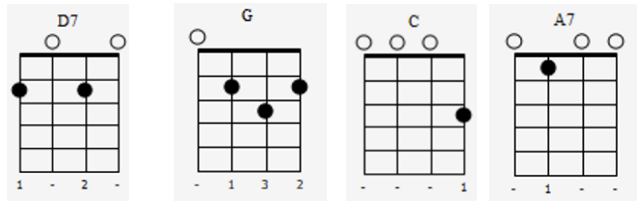

Cause you've got a friend in me