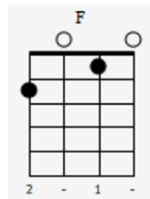

You've got a friend in me You've got a friend in me