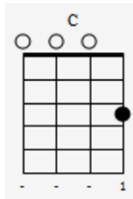

## Intro

Intro musical notation showing chords: C, E7, Am, Ab7, C, G, C. Includes a treble clef, 4/4 time signature, and a bass line with fret numbers.

Chord diagrams for the first line of lyrics: C, G aug5, C, F, C.

You've got a friend in me You've got a friend in me

Chord diagrams for the second line of lyrics: F, C, E7, Am.

When the road looks rough ahead

Chord diagrams for the third line of lyrics: F, C, E7, Am.

And you're miles and miles From your nice warm bed

Chord diagrams for the fourth line of lyrics: F, D7, C, E7, Am.

You just remember what your old pal said

Chord diagrams for the fifth line of lyrics: D7, G, C, A7.

Boy, you've got a friend in me

Yeah, you've got a friend in me

You're gonna see it's our de---st-----iny

You've got a friend in me,  
You've got a friend in me

You've got a friend in me

The musical score is in 4/4 time. It features a melody line in the treble clef and a bass line with chord diagrams above. The chords are C, E7, Am, A7, C, G, and C. The melody includes a triplet of eighth notes in the first measure and a quarter note in the second measure.