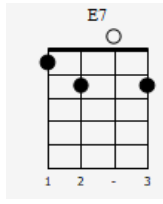

## Intro

Intro musical notation showing chords: C, E7, Am, Ab7, C, G, C. Includes a treble clef, 4/4 time signature, and a bass line with fret numbers.

Chord diagrams for the first line of lyrics: C, G aug5, C, F, C.

Chord diagrams for the fourth line of lyrics: F, D7, C, E7, Am.

You just remember what your old pal said

Chord diagrams for the fifth line of lyrics: D7, G, C, A7.

Boy, you've got a friend in me

Yeah, you've got a friend in me

Chord diagrams for this section: C (032010), E7 (020110), Am (020130), Ab7 (020130), C (032010), G (032000), C (032010).

Bass line fret numbers: 0, 0, 3, 3, 6, 7, 3, (3), 0, 6, 5, 3, (3), 3, 2, 1, 0, (0), 4, 0, (0).

You're gonna see it's our de---st-----iny

You've got a friend in me,  
You've got a friend in me

You've got a friend in me

The musical score is in 4/4 time. It features a melody line in the treble clef and a bass line with chord diagrams above. The chords are C, E7, Am, A7, C, G, and C. The melody includes a triplet of eighth notes in the first measure and a quarter note in the second measure.