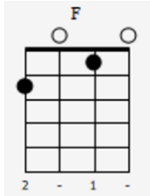

You've got troubles, I've got 'em too