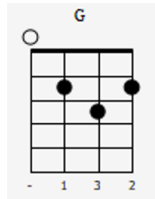

## Intro

Intro musical notation showing chords: C, E7, Am, Ab7, C, G, C. Includes a treble clef, 4/4 time signature, and a bass line with fret numbers.

Chord diagrams for the first line of lyrics: C, G aug5, C, F, C.

Chord diagrams for the fourth line of lyrics: F, D7, C, E7, Am.

You just remember what your old pal said

Chord diagrams for the fifth line of lyrics: D7, G, C, A7.

Boy, you've got a friend in me

Yeah, you've got a friend in me

Chord diagrams for this section: C (032010), E7 (020110), Am (020130), Ab7 (020130), C (032010), G (032000), C (032010).

Bass line fret numbers: 0, 0, 3, 3, 6, 7, 3, (3), 0, 6, 5, 3, (3), 3, 2, 1, 0, (0), 4, 0, (0).

You're gonna see it's our de---st-----iny

You've got a friend in me,  
You've got a friend in me

You've got a friend in me

The musical score is in 4/4 time. It features a melody line in the treble clef and a bass line with chord diagrams above. The chords are C, E7, Am, A7, C, G, and C. The melody includes a triplet of eighth notes in the first measure and a quarter note in the second measure.