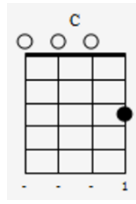

## Intro

Intro musical notation showing chords: C, E7, Am, Ab7, C, G, C. Includes a treble clef, 4/4 time signature, and a bass line with fret numbers.

Chord diagrams for the first line of lyrics: C, G aug5, C, F, C.

Chord diagrams for the fourth line of lyrics: F, D7, C, E7, Am.

You just remember what your old pal said

Chord diagrams for the fifth line of lyrics: D7, G, C, A7.

Boy, you've got a friend in me

Yeah, you've got a friend in me

Chord diagrams for this section: C (032010), E7 (020110), Am (020130), Ab7 (020130), C (032010), G (032000), C (032010).

Bass line fret numbers: 0, 0, 3, 3, 6, 7, 3, (3), 0, 6, 5, 3, (3), 3, 2, 1, 0, (0), 4, 0, (0).

You're gonna see it's our de---st-----iny

You've got a friend in me,  
You've got a friend in me

You've got a friend in me

The musical score is in 4/4 time. It features a melody line in the treble clef and a bass line with chord diagrams above. The chords are C, E7, Am, A7, C, G, and C. The melody includes a triplet of eighth notes in the first measure and a quarter note in the second measure.