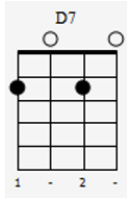

## Intro

Intro musical notation showing chords: C, E7, Am, Ab7, C, G, C. Includes a treble clef, 4/4 time signature, and a bass line with fret numbers.

Chord diagrams for the first line of lyrics: C, G aug5, C, F, C.

Chord diagrams for the fourth line of lyrics: F, D7, C, E7, Am.

You just remember what your old pal said

Chord diagrams for the fifth line of lyrics: D7, G, C, A7.

Boy, you've got a friend in me

Yeah, you've got a friend in me

Chord diagrams for this section: C (032010), E7 (020110), Am (020130), Ab7 (020130), C (032010), G (032000), C (032010).

Bass line fret numbers: 0, 0, 3, 3, 6, 7, 3, (3), 0, 6, 5, 3, (3), 3, 2, 1, 0, (0), 4, 0, (0).

You're gonna see it's our de---st-----iny

You've got a friend in me,  
You've got a friend in me

You've got a friend in me

The musical score is in 4/4 time. It features a melody line in the treble clef and a bass line with chord diagrams above. The chords are C, E7, Am, A7, C, G, and C. The melody includes a triplet of eighth notes in the first measure and a quarter note in the second measure.