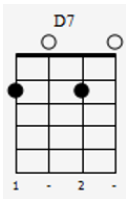

## Intro

Intro musical notation showing chords: C, E7, Am, Ab7, C, G, C. Includes a treble clef, 4/4 time signature, and a bass line with fret numbers.

Chord diagrams for the first line of lyrics: C, G aug5, C, F, C.

Chord diagrams for the fourth line of lyrics: F, D7, C, E7, Am.

You just remember what your old pal said

Chord diagrams for the fifth line of lyrics: D7, G, C, A7.

Boy, you've got a friend in me

Yeah, you've got a friend in me

Chord diagrams for this section: C (032010), E7 (020110), Am (020130), Ab7 (020130), C (032010), G (032000), C (032010).

Bass line fret numbers: 0, 0, 3, 3, 6, 7, 3, (3), 0, 6, 5, 3, (3), 3, 2, 1, 0, (0), 4, 0, (0).

You're gonna see it's our de---st-----iny

You've got a friend in me,  
You've got a friend in me

You've got a friend in me

The musical score is in 4/4 time. It features a melody line in the treble clef and a bass line with chord diagrams above. The chords are C, E7, Am, A7, C, G, and C. The melody includes a triplet of eighth notes in the first measure and a quarter note in the second measure.