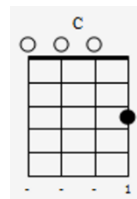

You've got a friend in me You've got a friend in me