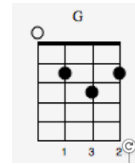

Video Killed The Radio Star

Ukul. *mf*

Ukul. *mf*

Ukulele chord diagrams and TAB for measures 1-8:

- Measure 1: Dmadd11 (TAB: 9 10 8 12)
- Measure 2: C (TAB: 7 8 7-10)
- Measure 3: Dmadd11 (TAB: 5 5 5-8)
- Measure 4: Am (TAB: 7 8 7-10)
- Measure 5: Dmadd11 (TAB: 9 10 8-12)
- Measure 6: C (TAB: 7 8 7-10)
- Measure 7: F (TAB: 5 5 5-8)
- Measure 8: G (TAB: 10 7 7 7)

C Dmadd11 F Gsus4 G

I heard you on my wireless back in '52

Lyn'

awake intent on tuning in on you

If I was

young it didn't stop you coming through

Oh-a

-oh