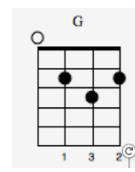

Rewritten by machine on

new technolo-gy