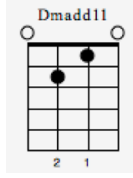

Video Killed The Radio Star

Ukul. *mf*

Ukul. *mf*

Ukulele chord diagrams and TAB for measures 1-8:

- Measure 1: Dmadd11 (TAB: 9 10 8 12)
- Measure 2: C (TAB: 7 8 7-10)
- Measure 3: Dmadd11 (TAB: 5 5 5-8)
- Measure 4: Am (TAB: 7 8 7-10)
- Measure 5: Dmadd11 (TAB: 9 10 8-12)
- Measure 6: C (TAB: 7 8 7-10)
- Measure 7: F (TAB: 5 5 5-8)
- Measure 8: G (TAB: 10 7 7 7)

C Dmadd11 F Gsus4 G

I heard you on my wireless back in '52

Lyn'

awake intent on tuning in on you

If I was

young it didn't stop you coming through

Oh-a

-oh