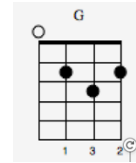

Video Killed The Radio Star

Ukul. *mf*

Ukul. *mf*

Ukulele chord diagrams and TAB for measures 1-8:

- Measure 1: Dmadd11 (TAB: 9 10 8 12)
- Measure 2: C (TAB: 7 8 7-10)
- Measure 3: Dmadd11 (TAB: 5 5 5-8)
- Measure 4: Am (TAB: 7 8 7-10)
- Measure 5: Dmadd11 (TAB: 9 10 8-12)
- Measure 6: C (TAB: 7 8 7-10)
- Measure 7: F (TAB: 5 5 5-8)
- Measure 8: G (TAB: 10 7 7 7)

C Dmadd11 F Gsus4 G

I heard you on my wireless back in '52

Lyn'

awake intent on tuning in on you

If I was

young it didn't stop you coming through

Oh-a

-oh