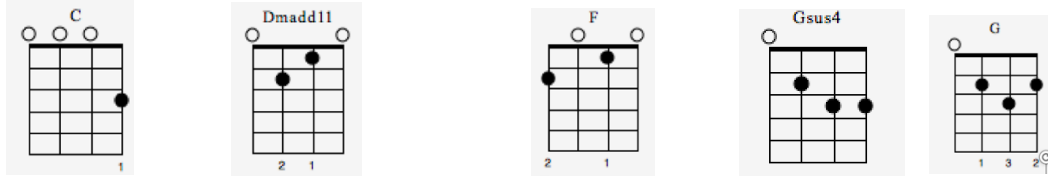

Video Killed The Radio Star

Ukul. *mf*

Ukul. *mf*

Ukulele chord diagrams and TAB for measures 1-8:

- Measure 1: Dmadd11 (TAB: 9 10 8 12)
- Measure 2: C (TAB: 7 8 7-10)
- Measure 3: Dmadd11 (TAB: 5 5 5-8)
- Measure 4: Am (TAB: 7 8 7-10)
- Measure 5: Dmadd11 (TAB: 9 10 8-12)
- Measure 6: C (TAB: 7 8 7-10)
- Measure 7: F (TAB: 5 5 5-8)
- Measure 8: G (TAB: 10 7 7 7)

C Dmadd11 F Gsus4 G

I heard you on my wireless back in '52

Lyn'

awake intent on tuning in on you

If I was

young it didn't stop you coming through

Oh-a

-oh

They took the credit for your second sympho-ny

Rewritten by machine on

new technolo-gy

And now I understand the problems you could see

Oh -a- oh I met your child- ren

Oh -a- oh What did you tell them?

Video killed the radio star Video killed the radio star