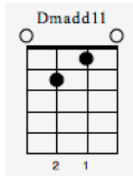

Rewritten by machine on

new technolo-gy