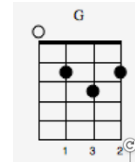

Video Killed The Radio Star

Ukul. *mf*

Ukul. *mf*

Ukulele chord diagrams and TAB for measures 1-8:

- Measure 1: Dmadd11 (TAB: 9 10 8 12)
- Measure 2: C (TAB: 7 8 7-10)
- Measure 3: Dmadd11 (TAB: 5 5 5-8)
- Measure 4: Am (TAB: 7 8 7-10)
- Measure 5: Dmadd11 (TAB: 9 10 8-12)
- Measure 6: C (TAB: 7 8 7-10)
- Measure 7: F (TAB: 5 5 5-8)
- Measure 8: G (TAB: 10 7 7 7)

C Dmadd11 F Gsus4 G

I heard you on my wireless back in '52

Lyn'

awake intent on tuning in on you

If I was

young it didn't stop you coming through

Oh-a

-oh