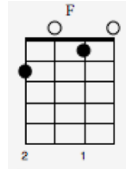

Video Killed The Radio Star

Ukul. *mf*

Ukul. *mf*

Ukulele chord diagrams and TAB for measures 1-8:

- Measure 1: Dmadd11 (TAB: 9 10 8 12)
- Measure 2: C (TAB: 7 8 7-10)
- Measure 3: Dmadd11 (TAB: 5 5 5-8)
- Measure 4: Am (TAB: 7 8 7-10)
- Measure 5: Dmadd11 (TAB: 9 10 8-12)
- Measure 6: C (TAB: 7 8 7-10)
- Measure 7: F (TAB: 5 5 5-8)
- Measure 8: G (TAB: 10 7 7 7)

C Dmadd11 F Gsus4 G

I heard you on my wireless back in '52

Lyn'

awake intent on tuning in on you

If I was

young it didn't stop you coming through

Oh-a

-oh