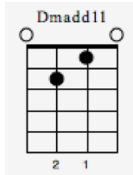

Video Killed The Radio Star

Ukul. *mf*

Ukul. *mf*

Ukulele chord diagrams and TAB for measures 1-8:

- Measure 1: Dmadd11 (TAB: 9 10 8 12)
- Measure 2: C (TAB: 7 8 7-10)
- Measure 3: Dmadd11 (TAB: 5 5 5-8)
- Measure 4: Am (TAB: 7 8 7-10)
- Measure 5: Dmadd11 (TAB: 9 10 8-12)
- Measure 6: C (TAB: 7 8 7-10)
- Measure 7: F (TAB: 5 5 5-8)
- Measure 8: G (TAB: 10 7 7 7)

C Dmadd11 F Gsus4 G

I heard you on my wireless back in '52

Lyn'

awake intent on tuning in on you

If I was

young it didn't stop you coming through

Oh-a

-oh