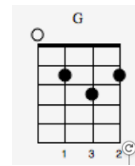

Video Killed The Radio Star

Ukul. *mf*

Ukul. *mf*

Ukulele chord diagrams and TAB for measures 1-8:

- Measure 1: Dmadd11 (TAB: 9 10 8 12)
- Measure 2: C (TAB: 7 8 7-10)
- Measure 3: Dmadd11 (TAB: 5 5 5-8)
- Measure 4: Am (TAB: 7 8 7-10)
- Measure 5: Dmadd11 (TAB: 9 10 8-12)
- Measure 6: C (TAB: 7 8 7-10)
- Measure 7: F (TAB: 5 5 5-8)
- Measure 8: G (TAB: 10 7 7 7)

C Dmadd11 F Gsus4 G

I heard you on my wireless back in '52

Lyn'

awake intent on tuning in on you

If I was

young it didn't stop you coming through

Oh-a

-oh