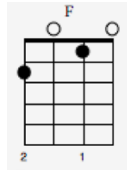

Video Killed The Radio Star

Ukul. *mf*

Ukul. *mf*

Ukulele chord diagrams and TAB for measures 1-8:

- Measure 1: Dmadd11 (TAB: 9 10 8 12)
- Measure 2: C (TAB: 7 8 7-10)
- Measure 3: Dmadd11 (TAB: 5 5 5-8)
- Measure 4: Am (TAB: 7 8 7-10)
- Measure 5: Dmadd11 (TAB: 9 10 8-12)
- Measure 6: C (TAB: 7 8 7-10)
- Measure 7: F (TAB: 5 5 5-8)
- Measure 8: G (TAB: 10 7 7 7)

C Dmadd11 F Gsus4 G

I heard you on my wireless back in '52

Lyn'

awake intent on tuning in on you

If I was

young it didn't stop you coming through

Oh-a

-oh