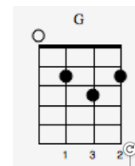

They took the credit for your second sympho-ny