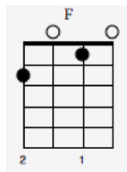

They took the credit for your second sympho-ny