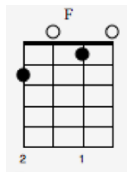

Video Killed The Radio Star

Ukul. *mf*

Ukul. *mf*

Ukulele chord diagrams and TAB for measures 1-8:

- Measure 1: Dmadd11 (TAB: 9 10 8 12)
- Measure 2: C (TAB: 7 8 7-10)
- Measure 3: Dmadd11 (TAB: 5 5 5-8)
- Measure 4: Am (TAB: 7 8 7-10)
- Measure 5: Dmadd11 (TAB: 9 10 8-12)
- Measure 6: C (TAB: 7 8 7-10)
- Measure 7: F (TAB: 5 5 5-8)
- Measure 8: G (TAB: 10 7 7 7)

C Dmadd11 F Gsus4 G

I heard you on my wireless back in '52

Lyn'

awake intent on tuning in on you

If I was

young it didn't stop you coming through

Oh-a

-oh