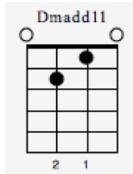

They took the credit for your second sympho-ny