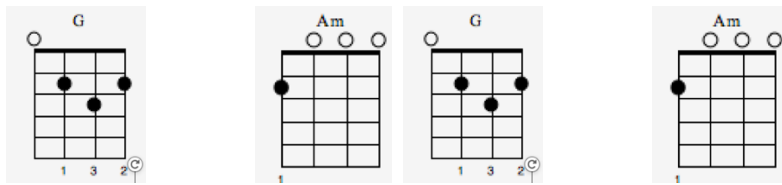

Video Killed The Radio Star

Ukul. *mf*

Ukul. *mf*

Ukulele chord diagrams and TAB for measures 1-8:

- Measure 1: Dmadd11 (TAB: 9 10 8 12)
- Measure 2: C (TAB: 7 8 7-10)
- Measure 3: Dmadd11 (TAB: 5 5 5-8)
- Measure 4: Am (TAB: 7 8 7-10)
- Measure 5: Dmadd11 (TAB: 9 10 8-12)
- Measure 6: C (TAB: 7 8 7-10)
- Measure 7: F (TAB: 5 5 5-8)
- Measure 8: G (TAB: 10 7 7 7)

C Dmadd11 F Gsus4 G

I heard you on my wireless back in '52

Lyn'

awake intent on tuning in on you

If I was

young it didn't stop you coming through

Oh-a

-oh

They took the credit for your second sympho-ny

Rewritten by machine on

new technolo-gy

And now I understand the problems you could see

Oh -a- oh I met your child- ren

Oh -a- oh What did you tell them?

Video killed the radio star Video killed the radio star

Oh-a- oh You were the first one
 Oh-a- oh You were the last one

Video killed the radio star Video killed the radio star

It's in my mind and in my car, We can't rewind, we've gone too far

Oh-aoh-oh-oh-oh Oh-aoh-oh-oh-oh