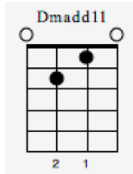

Video Killed The Radio Star

Ukul. *mf*

Ukul. *mf*

Ukulele chord diagrams and TAB for measures 1-8:

- Measure 1: Dmadd11 (TAB: 9 10 8 12)
- Measure 2: C (TAB: 7 8 7-10)
- Measure 3: Dmadd11 (TAB: 5 5 5-8)
- Measure 4: Am (TAB: 7 8 7-10)
- Measure 5: Dmadd11 (TAB: 9 10 8-12)
- Measure 6: C (TAB: 7 8 7-10)
- Measure 7: F (TAB: 5 5 5-8)
- Measure 8: G (TAB: 10 7 7 7)

C Dmadd11 F Gsus4 G

I heard you on my wireless back in '52

Lyn'

awake intent on tuning in on you

If I was

young it didn't stop you coming through

Oh-a

-oh