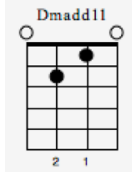

Video Killed The Radio Star

Ukul. *mf*

Ukul. *mf*

Ukulele chord diagrams and TAB for measures 1-8:

- Measure 1: Dmadd11 (TAB: 9 10 8 12)
- Measure 2: C (TAB: 7 8 7-10)
- Measure 3: Dmadd11 (TAB: 5 5 5-8)
- Measure 4: Am (TAB: 7 8 7-10)
- Measure 5: Dmadd11 (TAB: 9 10 8-12)
- Measure 6: C (TAB: 7 8 7-10)
- Measure 7: F (TAB: 5 5 5-8)
- Measure 8: G (TAB: 10 7 7 7)

C Dmadd11 F Gsus4 G

I heard you on my wireless back in '52

Lyn'

awake intent on tuning in on you

If I was

young it didn't stop you coming through

Oh-a

-oh