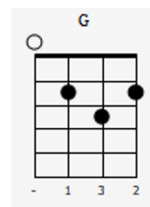

Sweet Caroline

Throughout Intro

First Part

ukc.

Second Part

3rd Part

Together

Chord diagrams for the 'Together' section:

- F: x02320
- G/D: x02320
- F/C: x02320
- F: x02320

[Verse]

x8

Where it began

x8

I can't begin to know it, But then I know it's going strong

x8

x8

Was in the spring, and spring became a summer Who'd have believe you'd come along

[Chorus]

 **x 8**
  **x8**
  **x8**
  **x8**
  **x8**

Hands touching hands Reaching out touching me touching you

 
  **x8**

Sweet Caro- line Good times never seemed so good

I'd be in- clined to believe there never would But now I'm

[Verse 2]

 **x8**
  **x8**
  **x8**
  **x8**

Look at the night and it don't seem so lonely We fill it up with only two