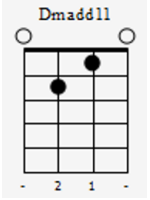

I'd be in- clined to believe there never would No no no