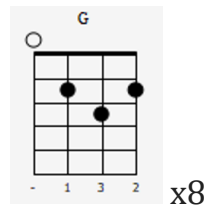

Sweet Caro- line Good times never seemed so good