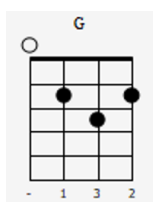

- F: x02320
- G/D: x02320
- F/C: x02320
- F: x02320

[Verse]

x8

Where it began

x8

I can't begin to know it, But then I know it's going strong

x8

x8

Sweet Caro- line Good times never seemed so good

I'd be in- clined to believe there never would But now I'm

[Verse 2]

 **x8**
  **x8**
  **x8**
  **x8**

Look at the night and it don't seem so lonely We fill it up with only two

 **x8**
  **x8**
  **x8**
  **x8**

And when I hurt Hurting runs off my shoulder How can I hurt when holding you

Chorus

 **x 8**
  **x8**
  **x8**
  **x8**
  **x8**

One touching one , Reaching out touching me touching you

Sweet Caro- line Good times never seemed so good

I'd be in- clined to believe there never would No no no

First Part

ukc.

Second Part

3rd Part

Together

Chorus