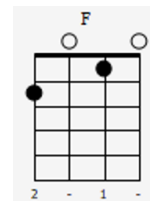

Sweet Caroline

Throughout Intro

First Part

ukc.

Second Part

3rd Part

Together

Chord diagrams for the 'Together' section:

- F: x02320
- G/D: x02320
- F/C: x02320
- F: x02320

[Verse]

x8

Where it began

x8

I can't begin to know it, But then I know it's going strong

x8

x8

Was in the spring, and spring became a summer Who'd have believe you'd come along

[Chorus]

 **x 8**
  **x8**
  **x8**
  **x8**
  **x8**

Hands touching hands Reaching out touching me touching you

 
  **x8**

Sweet Caro- line Good times never seemed so good

I'd be in- clined to believe there never would But now I'm

[Verse 2]

 **x8**
  **x8**
  **x8**
  **x8**

Look at the night and it don't seem so lonely We fill it up with only two