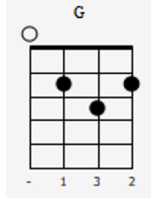

I'd be in- clined to believe there never would No no no