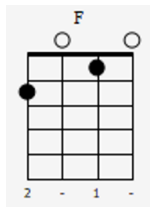

Sweet Caroline

Throughout Intro

First Part

ukc.

Second Part

3rd Part

Together

Chord diagrams for the 'Together' section:

- F: x02320
- G/D: x02320
- F/C: x02320
- F: x02320

[Verse]

x8

Where it began

x8

I can't begin to know it, But then I know it's going strong

x8

x8

Was in the spring, and spring became a summer Who'd have believe you'd come along

[Chorus]

 **x 8**
  **x8**
  **x8**
  **x8**
  **x8**

Hands touching hands Reaching out touching me touching you

 
  **x8**

Sweet Caro- line Good times never seemed so good

I'd be in- clined to believe there never would But now I'm

[Verse 2]

 **x8**
  **x8**
  **x8**
  **x8**

Look at the night and it don't seem so lonely We fill it up with only two