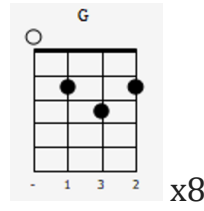

Sweet Caroline

Throughout Intro

First Part

ukc.

Second Part

3rd Part

Together

Chord diagrams for the 'Together' section:

- F: x02320
- G/D: x02320
- F/C: x02320
- F: x02320

[Verse]

x8

Where it began

x8

I can't begin to know it, But then I know it's going strong

x8

x8

Sweet Caro- line Good times never seemed so good

I'd be in- clined to believe there never would But now I'm

[Verse 2]

 **x8**
  **x8**
  **x8**
  **x8**

Look at the night and it don't seem so lonely We fill it up with only two

Sweet Caro- line Good times never seemed so good

I'd be in- clined to believe there never would No no no

First Part

ukc.

Second Part

3rd Part

Together

Chorus