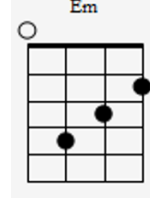

I'd be in- clined to believe there never would No no no