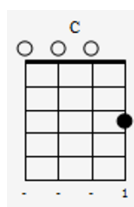

Sweet Caroline

Throughout Intro

First Part

ukc.

Second Part

3rd Part

Together

Chord diagrams for the 'Together' section:

- F: x02320
- G/D: x02320
- F/C: x02320
- F: x02320

[Verse]

x8

Where it began

x8

I can't begin to know it, But then I know it's going strong

x8

x8

Was in the spring, and spring became a summer Who'd have believe you'd come along

[Chorus]

 **x 8**
  **x8**
  **x8**
  **x8**
  **x8**

Hands touching hands Reaching out touching me touching you

 
  **x8**

Sweet Caro- line Good times never seemed so good

I'd be in- clined to believe there never would But now I'm

[Verse 2]

 **x8**
  **x8**
  **x8**
  **x8**

Look at the night and it don't seem so lonely We fill it up with only two