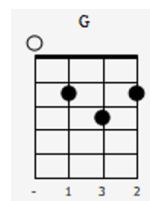

Sweet Caroline

Throughout Intro

First Part

ukc.

Second Part

3rd Part

Together

Chord diagrams for the 'Together' section:

- F: x02320
- G/D: x02320
- F/C: x02320
- F: x02320

[Verse]

x8

Where it began

x8

I can't begin to know it, But then I know it's going strong

x8

x8

Was in the spring, and spring became a summer Who'd have believe you'd come along

[Chorus]

 **x 8**
  **x8**
  **x8**
  **x8**
  **x8**

Hands touching hands Reaching out touching me touching you

 
  **x8**

Sweet Caro- line Good times never seemed so good

I'd be in- clined to believe there never would But now I'm

[Verse 2]

 **x8**
  **x8**
  **x8**
  **x8**

Look at the night and it don't seem so lonely We fill it up with only two