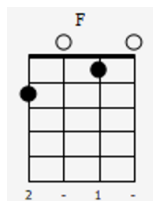

Sweet Caro- line Good times never seemed so good