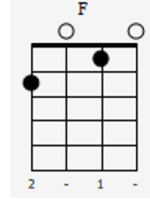

I'd be in- clined to believe there never would No no no