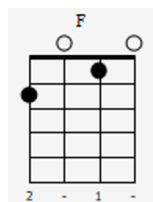

Sweet Caroline

Throughout Intro

First Part

ukc.

Second Part

3rd Part

Together

Chord diagrams for the 'Together' section:

Sweet Caro- line Good times never seemed so good

I'd be in- clined to believe there never would But now I'm

[Verse 2]

 **x8**
  **x8**
  **x8**
  **x8**

Look at the night and it don't seem so lonely We fill it up with only two

 **x8**
  **x8**
  **x8**
  **x8**

And when I hurt Hurting runs off my shoulder How can I hurt when holding you

Chorus

 **x 8**
  **x8**
  **x8**
  **x8**
  **x8**

One touching one , Reaching out touching me touching you

Sweet Caro- line Good times never seemed so good

I'd be in- clined to believe there never would No no no

First Part

ukc.

Second Part

3rd Part

Together

Chorus