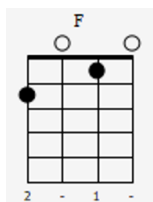

- F: x02320
- G/D: x02320
- F/C: x02320
- F: x02320

[Verse]

x8

Where it began

x8

I can't begin to know it, But then I know it's going strong

x8

x8

Sweet Caro- line Good times never seemed so good

I'd be in- clined to believe there never would But now I'm

[Verse 2]

 **x8**
  **x8**
  **x8**
  **x8**

Look at the night and it don't seem so lonely We fill it up with only two

 **x8**
  **x8**
  **x8**
  **x8**

And when I hurt Hurting runs off my shoulder How can I hurt when holding you

Chorus

 **x 8**
  **x8**
  **x8**
  **x8**
  **x8**

One touching one , Reaching out touching me touching you

Sweet Caro- line Good times never seemed so good

I'd be in- clined to believe there never would No no no

First Part

ukc.

Second Part

3rd Part

Together

Chorus