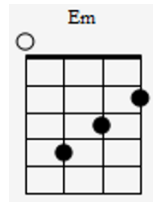

- F: x02320
- G/D: x02320
- F/C: x02320
- F: x02320

[Verse]

x8

Where it began

x8

I can't begin to know it, But then I know it's going strong

x8

x8

Sweet Caro- line Good times never seemed so good

I'd be in- clined to believe there never would But now I'm

[Verse 2]

 **x8**
  **x8**
  **x8**
  **x8**

Look at the night and it don't seem so lonely We fill it up with only two

 **x8**
  **x8**
  **x8**
  **x8**

And when I hurt Hurting runs off my shoulder How can I hurt when holding you

Chorus

 **x 8**
  **x8**
  **x8**
  **x8**
  **x8**

One touching one , Reaching out touching me touching you

Sweet Caro- line Good times never seemed so good

I'd be in- clined to believe there never would No no no

First Part

ukc.

Second Part

3rd Part

Together

Chorus