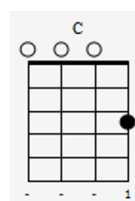

Sweet Caroline

Throughout Intro

First Part

ukc.

Second Part

3rd Part

Together

Chord diagrams for the 'Together' section:

- F: x02320
- G/D: x02320
- F/C: x02320
- F: x02320

[Verse]

x8

Where it began

x8

I can't begin to know it, But then I know it's going strong

x8

x8

Was in the spring, and spring became a summer Who'd have believe you'd come along

[Chorus]

 **x 8**
  **x8**
  **x8**
  **x8**
  **x8**

Hands touching hands Reaching out touching me touching you

 
  **x8**

Sweet Caro- line Good times never seemed so good

I'd be in- clined to believe there never would But now I'm

[Verse 2]

 **x8**
  **x8**
  **x8**
  **x8**

Look at the night and it don't seem so lonely We fill it up with only two