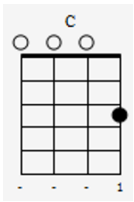

Sweet Caroline

Throughout Intro

First Part

ukc.

Second Part

3rd Part

Together

Chord diagrams for the 'Together' section:

- F: x02320
- G/D: x02320
- F/C: x02320
- F: x02320

[Verse]

x8

Where it began

x8

I can't begin to know it, But then I know it's going strong

x8

x8

 **x8**
  **x8**
  **x8**
  **x8**

And when I hurt Hurting runs off my shoulder How can I hurt when holding you

Chorus

 **x 8**
  **x8**
  **x8**
  **x8**
  **x8**

One touching one , Reaching out touching me touching you

Sweet Caro- line Good times never seemed so good

I'd be in- clined to believe there never would No no no

First Part

ukc.

Second Part

3rd Part

Together

Chorus