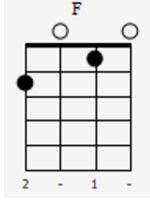

I'd be in- clined to believe there never would No no no