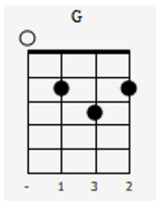

Sweet Caroline

Throughout Intro

First Part

ukc.

Second Part

3rd Part

Together

Chord diagrams for the 'Together' section:

- F: x02320
- G/D: x02320
- F/C: x02320
- F: x02320

[Verse]

x8

Where it began

x8

I can't begin to know it, But then I know it's going strong

x8

x8

Was in the spring, and spring became a summer Who'd have believe you'd come along

[Chorus]

 **x 8**
  **x8**
  **x8**
  **x8**
  **x8**

Hands touching hands Reaching out touching me touching you

 
  **x8**

Sweet Caro- line Good times never seemed so good

I'd be in- clined to believe there never would But now I'm

[Verse 2]

 **x8**
  **x8**
  **x8**
  **x8**

Look at the night and it don't seem so lonely We fill it up with only two