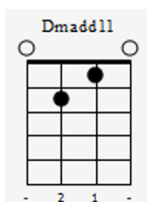

Sweet Caroline

Throughout Intro

First Part

ukc.

Second Part

3rd Part

Together

Chord diagrams for the 'Together' section:

Sweet Caro- line Good times never seemed so good

I'd be in- clined to believe there never would But now I'm

[Verse 2]

 **x8**
  **x8**
  **x8**
  **x8**

Look at the night and it don't seem so lonely We fill it up with only two

 **x8**
  **x8**
  **x8**
  **x8**

And when I hurt Hurting runs off my shoulder How can I hurt when holding you

Chorus

 **x 8**
  **x8**
  **x8**
  **x8**
  **x8**

One touching one , Reaching out touching me touching you

Sweet Caro- line Good times never seemed so good

I'd be in- clined to believe there never would No no no

First Part

ukc.

Second Part

3rd Part

Together

Chorus