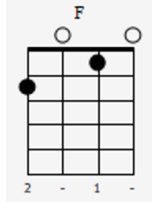

Sweet Caroline

Throughout Intro

First Part

ukc.

Second Part

3rd Part

Together

Chord diagrams for the 'Together' section:

- F: x02320
- G/D: x02320
- F/C: x02320
- F: x02320

[Verse]

x8

Where it began

x8

I can't begin to know it, But then I know it's going strong

x8

x8

 **x8**
  **x8**
  **x8**
  **x8**

And when I hurt Hurting runs off my shoulder How can I hurt when holding you

Chorus

 **x 8**
  **x8**
  **x8**
  **x8**
  **x8**

One touching one , Reaching out touching me touching you

Sweet Caro- line Good times never seemed so good

I'd be in- clined to believe there never would No no no

First Part

ukc.

Second Part

3rd Part

Together

Chorus