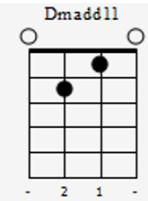

Mr Sand man, bring us a

dream