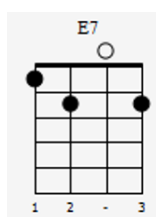

Mr. Sand -

man,

bring me

a

♩ = 120

Ukul.

mf *let ring* *let ring* *let ring*

dream