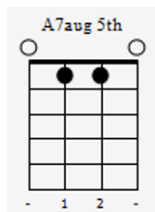

Mr Sandman, someone to hold Would be so peachy before we're too old