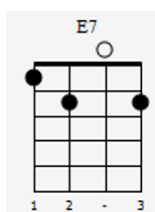

Mr Sandman, someone to hold Would be so peachy before we're too old