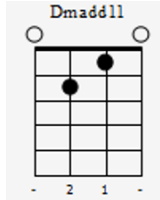

D7

G7

Give him two lips like roses and clover

C

A<sup>b</sup>

G7

Then tell him that his lonesome nights are over

C<sup>Maj</sup>7

B7

E7

A7<sup>aug</sup> 5th

Sandman, I'm so alone, Don't have nobody to call my own

Please turn on your magic beam,

Mr. Sand - man, bring me a

Ukulele score for "Mr. Sandman".

Tempo: ♩ = 120

Key signature: C major (one sharp)

Time signature: 4/4

Musical notation: Treble clef, melody line with notes and rests. Dynamics include *mf* and *let ring*. Ukulele tablature is provided below the staff.