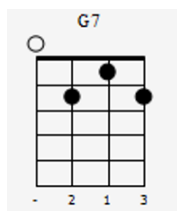

And lots of wavy hair like

Liber -

ace