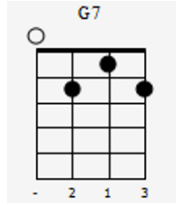

Sandman,

I'm so alone

Don't have nobody to

call my own

Please turn on your magic beam,

Mr. Sand -

man,

bring me

a

♩ = 120

Ukul.

mf *let ring* *let ring* *let ring*

dream

Mr. Sandman

bring us a dream

Give him a pair of eyes with a come-hither gleam

Give him a lonely heart like Paggiacci