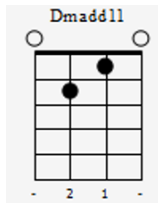

Key signature: C major (one sharp)

Time signature: 4/4

Musical notation: Treble clef, melody line with notes and rests. Dynamics include *mf* and *let ring*. Ukulele tablature is provided below the staff.

Ukulele Tablature:

```

1 0 0 2 | 0 0 0 0 | 2 1 3 2 | 2 1 2 2

```

dream

Mr. Sandman, bring me a dream Make him the cutest that I've ever seen

Give him the word that I'm not a rover

Then tell him that his lonesome nights are over

Sandman,

I'm so alone

Don't have nobody to

call my own

Please turn on your magic beam,

Mr. Sand -

man,

bring me