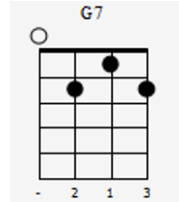

Key signature: C major (one sharp)

Time signature: 4/4

Musical notation: Treble clef, melody line with notes and rests. Dynamics include *mf* and *let ring*. Ukulele tablature is provided below the staff.

Ukulele Tablature:

```

1 0 0 2 | 0 0 0 0 | 2 1 3 2 | 2 1 2 2

```

dream

Mr. Sandman, bring me a dream Make him the cutest that I've ever seen

Give him the word that I'm not a rover

Then tell him that his lonesome nights are over