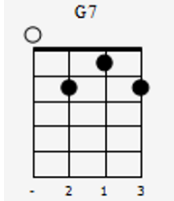

Mr Sand man, bring us a

dream