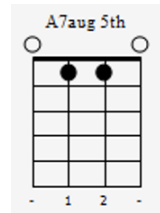

Mr. Sandman, bring me a dream Make him the cutest that I've ever seen