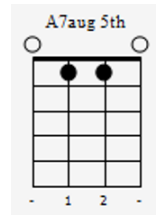

D7

G7

Give him two lips like roses and clover

C

A<sup>b</sup>

G7

Then tell him that his lonesome nights are over

C<sup>Maj</sup>7

Key signature: C major (one sharp)

Time signature: 4/4

Musical notation: Treble clef, melody line with notes and rests. Dynamics include *mf* and *let ring*. Ukulele tablature is provided below the staff.

Ukulele Tablature:

```

1 0 0 2 | 0 0 0 0 | 2 1 3 2 | 2 1 2 2

```

dream

Mr. Sandman, bring me a dream Make him the cutest that I've ever seen

Give him the word that I'm not a rover

Then tell him that his lonesome nights are over