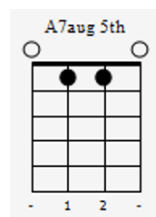

Mr. Sand -

man,

bring me

a

♩ = 120

Ukul.

mf *let ring* *let ring* *let ring*

dream