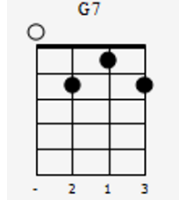

D7

G7

Give him two lips like roses and clover

C

A<sup>b</sup>

G7

Then tell him that his lonesome nights are over

C<sup>Maj</sup>7

B7

E7

A7<sup>aug</sup> 5th

Sandman, I'm so alone, Don't have nobody to call my own

Please turn on your magic beam,

Mr. Sand - man, bring me a

Ukulele score for "Mr. Sandman".

Tempo: ♩ = 120

Key signature: C major (one sharp)

Time signature: 4/4

Musical notation: Treble clef, melody line with notes and rests. Dynamics include *mf* and *let ring*. Ukulele tablature is provided below the staff.