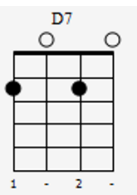

a

♩ = 120

Ukul.

*mf* *let ring* *let ring* *let ring*

dream

Mr. Sandman

bring us a dream

Give him a pair of eyes with a come-hither gleam