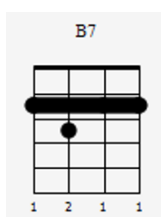

Mr. Sand -

man,

bring me

a

♩ = 120

Ukul.

mf *let ring* *let ring* *let ring*

dream