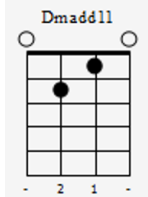

Islands in the Stream

Baby, when I met you there was peace unknown, I set out to get you with a fine tooth comb

x4

x1

I was soft inside, there was somethin' going on

You do something to me that I can't explain, Hold me closer and I feel no pain

x4

x1

Every beat of my heart, We got somethin' goin' on

Tender love is blind, It requires a dedication all this love we feel, needs no conversation

We ride it together, ah-ah, makin' love with each other, ah-ah

Chorus

Islands in the stream, that is what we are, no one in-between, how can we be wrong

Sail away with me to another world, and we rely on each other, ah-ah

From one lover to another, ah-ah

Verse 2

I can't live without you if the love was gone, everything is nothin' if you got no one

x4

x1

And you did walk in tonight, slowly losing sight of the real thing

But that won't happen to us and we got no doubt, too deep in love and we got no way out

x4 x1

And the message is clear, this could be the year for the real thing