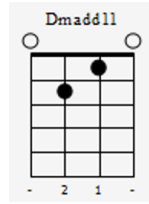

Islands in the Stream

Baby, when I met you there was peace unknown, I set out to get you with a fine tooth comb

x4

x1

I was soft inside, there was somethin' going on

You do something to me that I can't explain, Hold me closer and I feel no pain

x4

x1

Every beat of my heart, We got somethin' goin' on

Tender love is blind, It requires a dedication all this love we feel, needs no conversation

We ride it together, ah-ah, makin' love with each other, ah-ah

Chorus

Islands in the stream, that is what we are, no one in-between, how can we be wrong

Sail away with me to another world, and we rely on each other, ah-ah

From one lover to another, ah-ah

Verse 2

I can't live without you if the love was gone, everything is nothin' if you got no one

x4

x1

And you did walk in tonight, slowly losing sight of the real thing

But that won't happen to us and we got no doubt, too deep in love and we got no way out

x4 x1

And the message is clear, this could be the year for the real thing