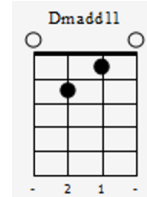

Chorus

Islands in the stream, that is what we are, no one in-between, how can we be wrong