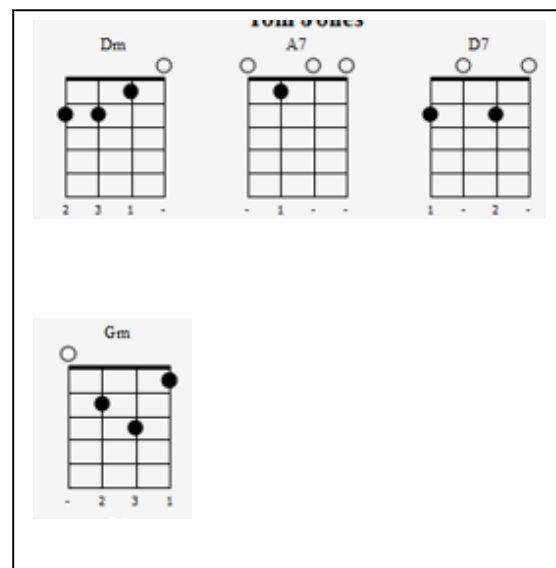

Delilah

Tom Jones

Dm x12

A7x12

I saw the light on the night that I passed by her window

Dm x12

A7x12

I saw the flickering shadows of love on her blind

F x6

F7 x6

Bbx6

G7x6

I could see that girl was no good for me But

F x6

Cx6

Fx6

A7x6

I was lost like a slave that no man could free

Verse 2

Dm x12 **A7x12**

At break of day when that man drove away, I was waiting

Dm x12 **A7x12**

I crossed the street to her house and she opened the door