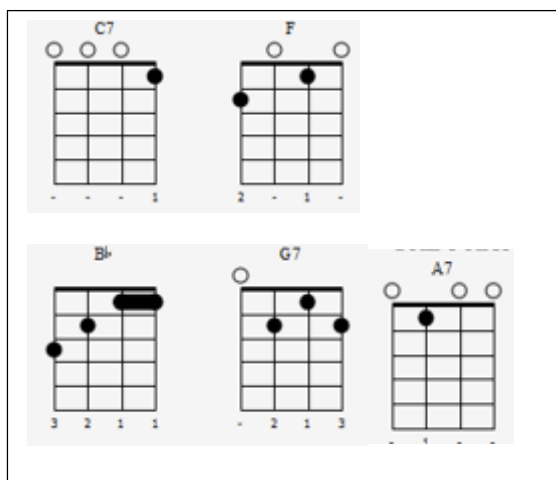

Fx12

C7x12

My, my, my,

Delilah

C7 x12

Fx12

Why, why, why,

Delilah

F x6

F7 x6

Bbx6

G7x6

I could see that girl was no good for me But

F x6

Cx6

Fx6

A7x6

I was lost like a slave that no man could free

Verse 2

Dm x12 **A7x12**

At break of day when that man drove away, I was waiting

Dm x12 **A7x12**

I crossed the street to her house and she opened the door