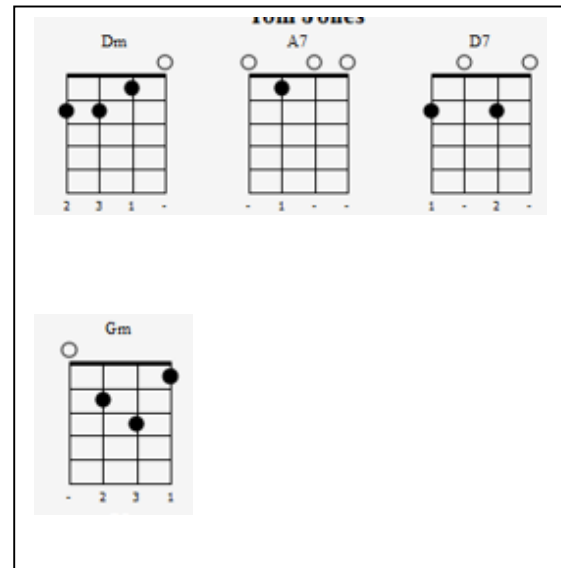

Verse 2

Dm x12 **A7x12**

At break of day when that man drove away, I was waiting

Dm x12 **A7x12**

I crossed the street to her house and she opened the door

D7 x12 **Gm x12**

She stood there laughing

Dm x6 **A7x6** **Dmx6** **Cx6**

I felt the knife in my hand and she laughed no more