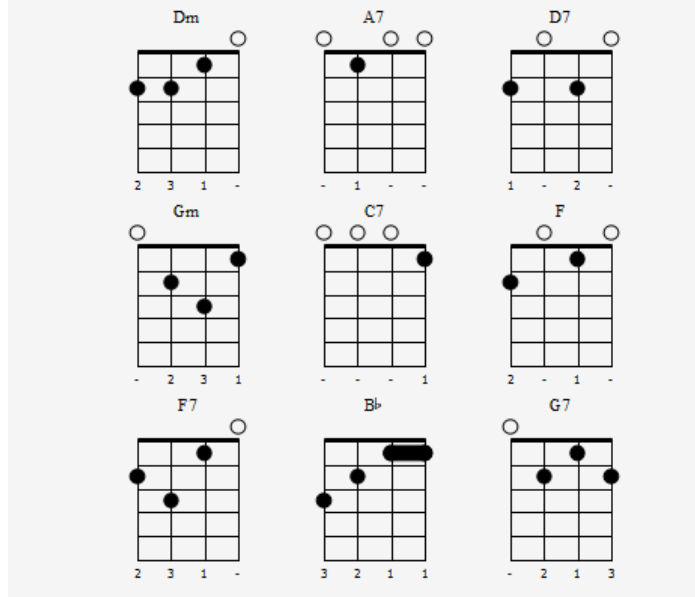

Delilah

Tom Jones

Dm x12

A7x12

I saw the light on the night that I passed by her window

Dm x12

A7x12

I saw the flickering shadows of love on her blind

A7x6

I was lost like a slave that no man could free

Verse 2

Dm x12 **A7x12**

At break of day when that man drove away, I was waiting

Dm x12 **A7x12**

I crossed the street to her house and she opened the door