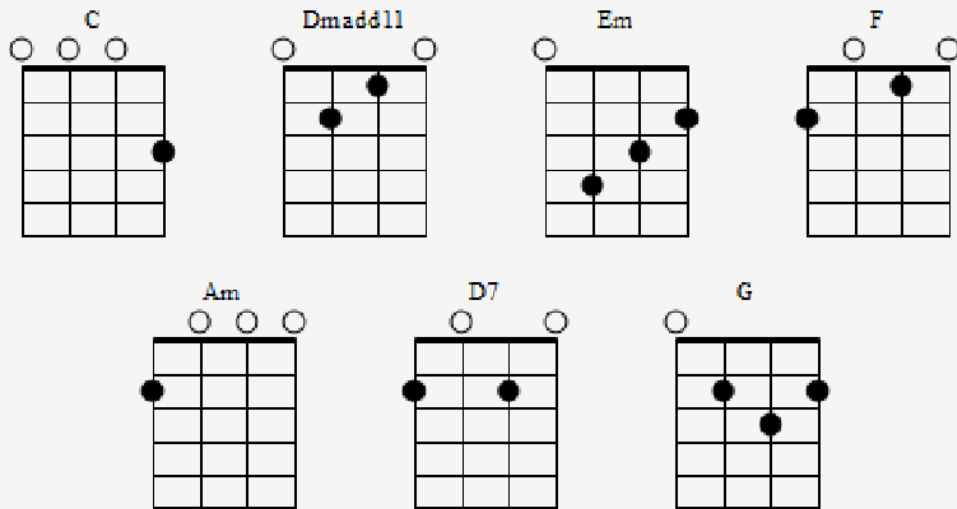

Daydream believer

The Monkees

C x4 Dm+11 x4 Em x4 Fx4

Oh, I could hide 'neath the wings Of the bluebird as she sings

C x4 Am x4 D7 x4 Gx4

The six-o'clock alarm would never ring

C x4 Dm+11 x4 Em x4 Fx4
But six rings and I rise, Wipe the sleep out of my eyes

C x2 Am x2 Dm +11 x2 Gx2 Cx8
The shaving razor's cold and it stings

Chorus

F x2 G x2 Emx4 Fx2 Gx2 Am x2 F x2

Cheer up sleepy Jean Oh, what can it mean to a

C x4 F x4 C x2 Amx2 D7x4 Gx4
Daydream believer and a Home-coming queen?

Verse2

C x4 Dm+11 x4 Em x4 Fx4

You once thought of me as a white knight on his steed

C x4 Am x4 D7 x4 Gx4

Now you know how happy I can be

C x4

Dm+11 x4

Em x4