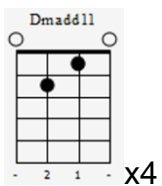

Count on Me (Bruno Mars)

If you ever find yourself stuck in the middle of the sea,

I'll sail the world

to find you

If you ever find yourself lost in the dark and you can't see,

I'll be the light

to guide you

Bridge

Find out what we're made of

When we are called to help our friends in need

You can count on me like one two three I'll be there
it I can

And I know when I need

count on you like four three two, you'll be there 'Cause that's what friends are supposed to do,

oh yeah ,

ooooo,

ooooo

Yeah, yeah

Verse 2

If you tossin' and you're turnin' and you just can't fall asleep

I'll sing a song

Beside you