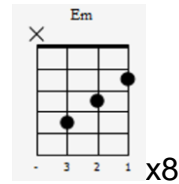

Count on Me (Bruno Mars)

If you ever find yourself stuck in the middle of the sea,

I'll sail the world

to find you

If you ever find yourself lost in the dark and you can't see,

I'll be the light

to guide you

Bridge

Find out what we're made of

When we are called to help our friends in need

You can count on me like one two three I'll be there
it I can

And I know when I need

count on you like four three two, you'll be there 'Cause that's what friends are supposed to do,

oh yeah ,

ooooo,

ooooo

Yeah, yeah

Verse 2

If you tossin' and you're turnin' and you just can't fall asleep

I'll sing a song

Beside you