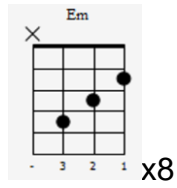

Count on Me (Bruno Mars)

If you ever find yourself stuck in the middle of the sea,

I'll sail the world

to find you

If you ever find yourself lost in the dark and you can't see,

I'll be the light

to guide you

Bridge

Find out what we're made of

When we are called to help our friends in need

You can count on me like one two three I'll be there
it I can

And I know when I need

count on you like four three two, you'll be there 'Cause that's what friends are supposed to do,

oh yeah ,

ooooo,

ooooo

Yeah, yeah

Verse 2

If you tossin' and you're turnin' and you just can't fall asleep

I'll sing a song

Beside you