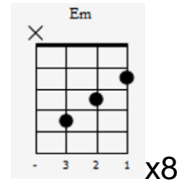

Count on Me (Bruno Mars)

If you ever find yourself stuck in the middle of the sea,

I'll sail the world

to find you

If you ever find yourself lost in the dark and you can't see,

I'll be the light

to guide you

oh yeah ,

ooooo,

ooooo

Yeah, yeah

Verse 2

If you tossin' and you're turnin' and you just can't fall asleep

I'll sing a song

Beside you