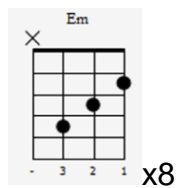

Count on Me (Bruno Mars)

If you ever find yourself stuck in the middle of the sea,

I'll sail the world

to find you

If you ever find yourself lost in the dark and you can't see,

I'll be the light

to guide you

Bridge

Find out what we're made of

When we are called to help our friends in need

You can count on me like one two three I'll be there
it I can

And I know when I need

count on you like four three two, you'll be there 'Cause that's what friends are supposed to do,

oh yeah ,

ooooo,

ooooo

Yeah, yeah

Verse 2

If you tossin' and you're turnin' and you just can't fall asleep

I'll sing a song

Beside you