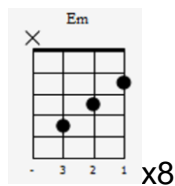

Count on Me (Bruno Mars)

If you ever find yourself stuck in the middle of the sea,

I'll sail the world

to find you

If you ever find yourself lost in the dark and you can't see,

I'll be the light

to guide you

Bridge

Find out what we're made of

When we are called to help our friends in need

You can count on me like one two three I'll be there
it I can

And I know when I need

count on you like four three two, you'll be there 'Cause that's what friends are supposed to do,

oh yeah ,

ooooo,

ooooo

Yeah, yeah

Verse 2

If you tossin' and you're turnin' and you just can't fall asleep

I'll sing a song

Beside you