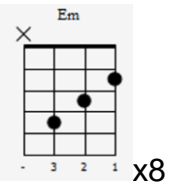

Count on Me (Bruno Mars)

If you ever find yourself stuck in the middle of the sea,

I'll sail the world

to find you

If you ever find yourself lost in the dark and you can't see,

I'll be the light

to guide you

Bridge

Find out what we're made of

When we are called to help our friends in need

You can count on me like one two three I'll be there
it I can

And I know when I need

count on you like four three two, you'll be there 'Cause that's what friends are supposed to do,

oh yeah ,

ooooo,

ooooo

Yeah, yeah

Verse 2

If you tossin' and you're turnin' and you just can't fall asleep

I'll sing a song

Beside you