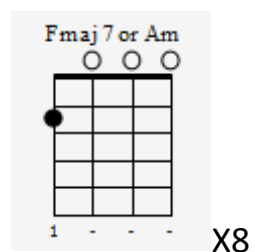

Aaaaaaaaaaaaaah

Close to you

Aaaaaaaaaaaaaaaaaah

Close to you