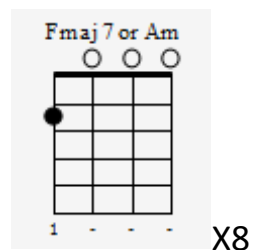

Just like me, they long to be

close to you...