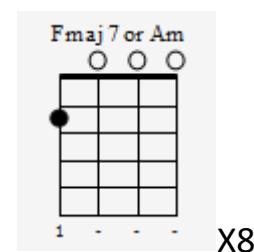

## Bridge

x8

x4

x4

On the day that you were born the angels got together and decided to create a dream come true.

x 8

x4 and 12<sup>th</sup> fret harmonic

So, they sprinkled moon dust in your hair of gold and star-light in your eyes of blue.

Aaaaaaaaaaaaaah

Close to you

Aaaaaaaaaaaaaaaaaah

Close to you