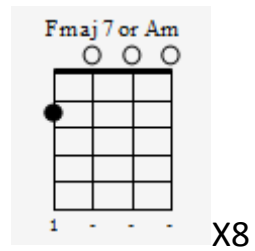

### Bridge

On the day that you were born the angels got together and decided to create a dream come true.

So, they sprinkled moon dust in your hair of gold and star-light in your eyes of blue.

That is why all the girls in town follow you all around.

## Bridge

x8

x4

x4

On the day that you were born the angels got together and decided to create a dream come true.

x 8

x4 and 12<sup>th</sup> fret harmonic

So, they sprinkled moon dust in your hair of gold and star-light in your eyes of blue.