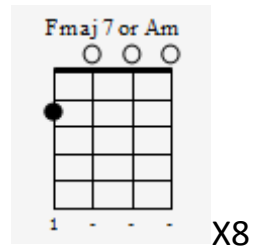

Close to You – Burt Bacarach & Hal David

B $\flat$  x4    A7sus4 x2    A7 x2    Am7 x4    Dmadd11 x4

Why do birds suddenly appear, ev'ry time you are near?

B $\flat$  x8    Fmaj7 or Am x1 (Tippy tap t- tap tap)

Just like me, they long to be close to you.

B $\flat$  x4    A7sus4 x2    A7 x2    Am7 x4    Dmadd11 x4

Why do stars fall down from the sky, ev'ry time you walk by?

Just like me, they long to be close to you.

## Bridge

x8

x4

x4

On the day that you were born the angels got together and decided to create a dream come true.

x 8

x4 and 12<sup>th</sup> fret harmonic

So, they sprinkled moon dust in your hair of gold and star-light in your eyes of blue.