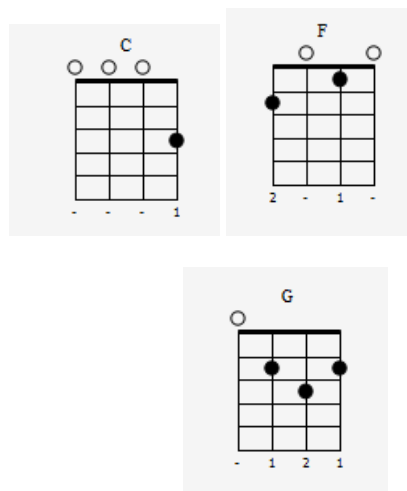

# Yellow Submarine for Ukulele Key:F

\* In the town- where I was born  
 Lived a man who sailed to sea.  
 And he told us of his life  
 In the land of subma-rines.

So we sailed- on to the sun  
 Till we found the sea of green.  
 And we lived be-neath the waves  
 In our yellow- subma-rine.

## CHORUS:

**Fx4**                      **Cx4**                      **Cx4**                      **Fx4**  
 We all live in a yellow submarine A Yellow submarine a yellow submarine

**Fx4**                      **Cx4**                      **Cx4**                      **Fx4**  
 We all live in a yellow submarine A Yellow submarine a yellow submarine