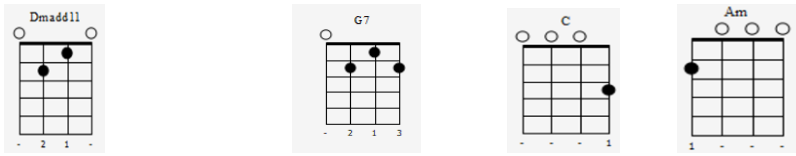

Always Look On The Bright Side Of Life

Some things in life are bad they can really make you mad

Other things just make you swear and curse

When you're chewin' on life's gristle, don't grumble give a whistle

And this'll help things turn out for the best and

Chorus

And always look on the bright side of life – (whistle)

Always look on the light side of life

Verse 2

If life seems jolly rotten there's something you've forgotten

Chorus

So always look on the bright side of death

Just before you draw your terminal breath

Life's a piece of spit when you look at it

Life's a laugh and death's a joke it's true

You'll see it's all a show keep 'em laughing as you go