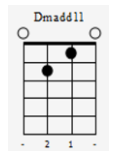

And that's to laugh and smile and dance and sing

When you're feeling in the dumps don't be silly chumps

Just purse your lips and whistle, that's the thing and

Chorus

And always look on the bright side of life – (whistle)

Always look on the light side of life

For life is quite absurd and death's the final word

You must always face the curtain with a bow

Forget about your sin, give the audience a grin