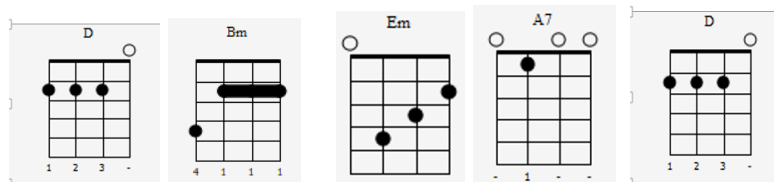

And this'll help things turn out for the best and

Chorus

And always look on the bright side of life – (whistle)

Always look on the light side of life

Verse 2

If life seems jolly rotten there's something you've forgotten

Chorus

So always look on the bright side of death

Just before you draw your terminal breath

Life's a piece of spit when you look at it

Life's a laugh and death's a joke it's true

You'll see it's all a show keep 'em laughing as you go

Just remember that the last laugh is on you and

And always look on the bright side of life – (whistle)

Always look on the light side of life

always look on the bright side of life

Always look on the right side of life